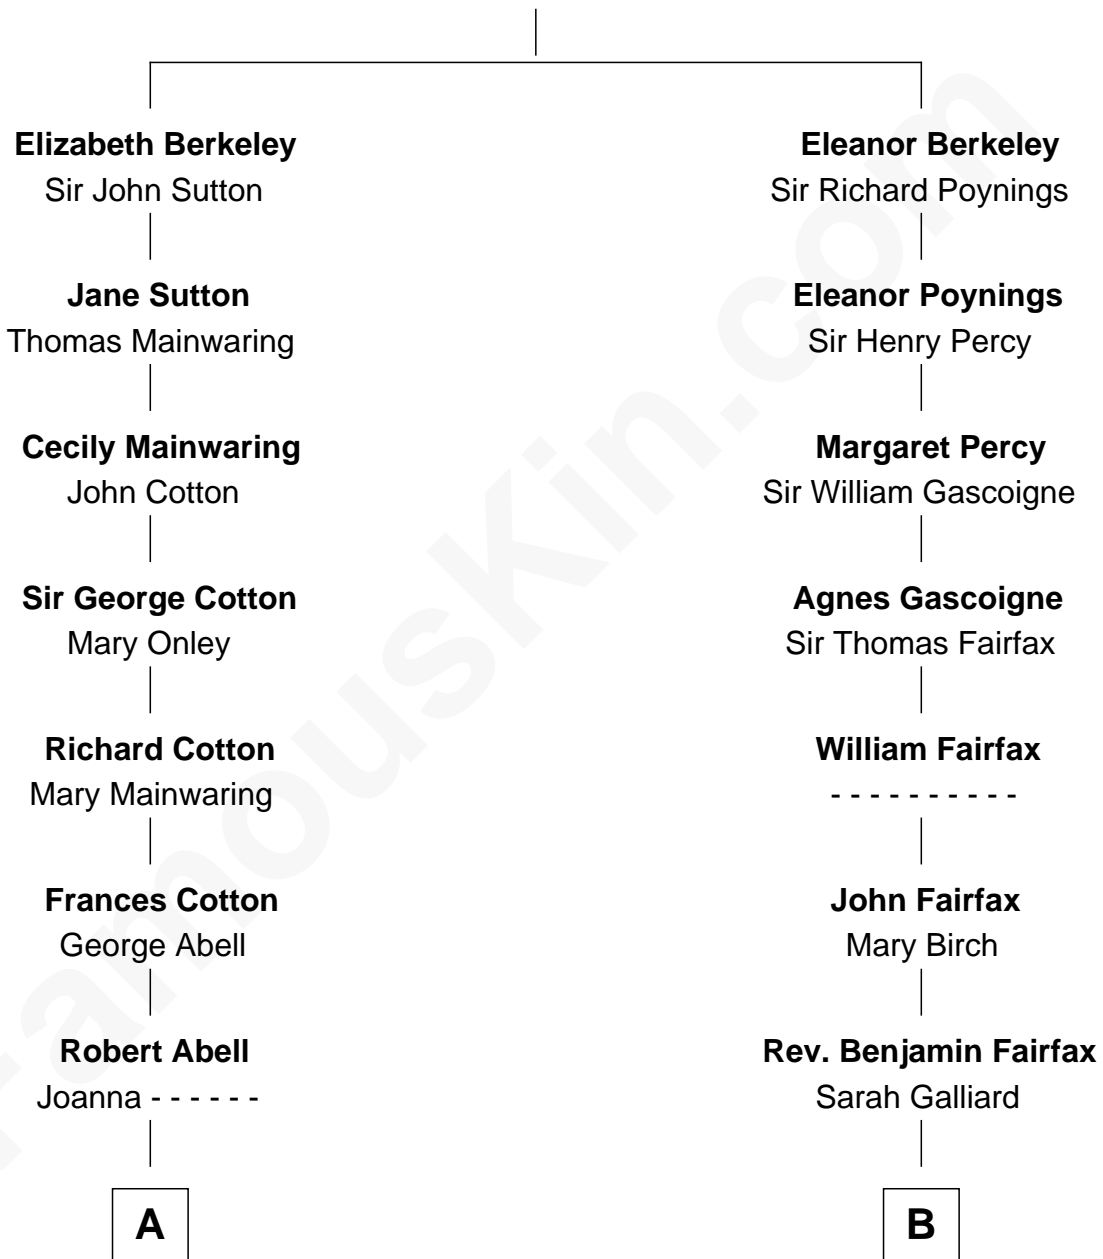

# FamousKin.com Relationship Chart of

**Illeana Douglas**

*TV and Movie Actress*

16th cousin 1 time removed of

**Guy Ritchie**

*British Filmmaker*

**Sir John Berkeley**  
Elizabeth Betteshorne

**A**

**Caleb Abell**  
Margaret Post

**Mary Abell**  
Richard Douglas

**William Douglas**  
Sarah Denison

**Richard Douglas**  
Lucy Way

**Erskine Douglas**  
Sophia Garrett

**Emma Jane Douglas**  
Col. George Taliaferro Shackelford

**Lena Priscilla Shackelford**  
Edouard Gregory Hesselberg

**Melvyn Edouard Hesselberg**  
Rosalind Hightower

**Gregory Hesselberg**  
Joan Georgescu

**Illeana Douglas**  
*TV and Movie Actress*

**B**

**Benjamin Fairfax**  
Bridget Stringer