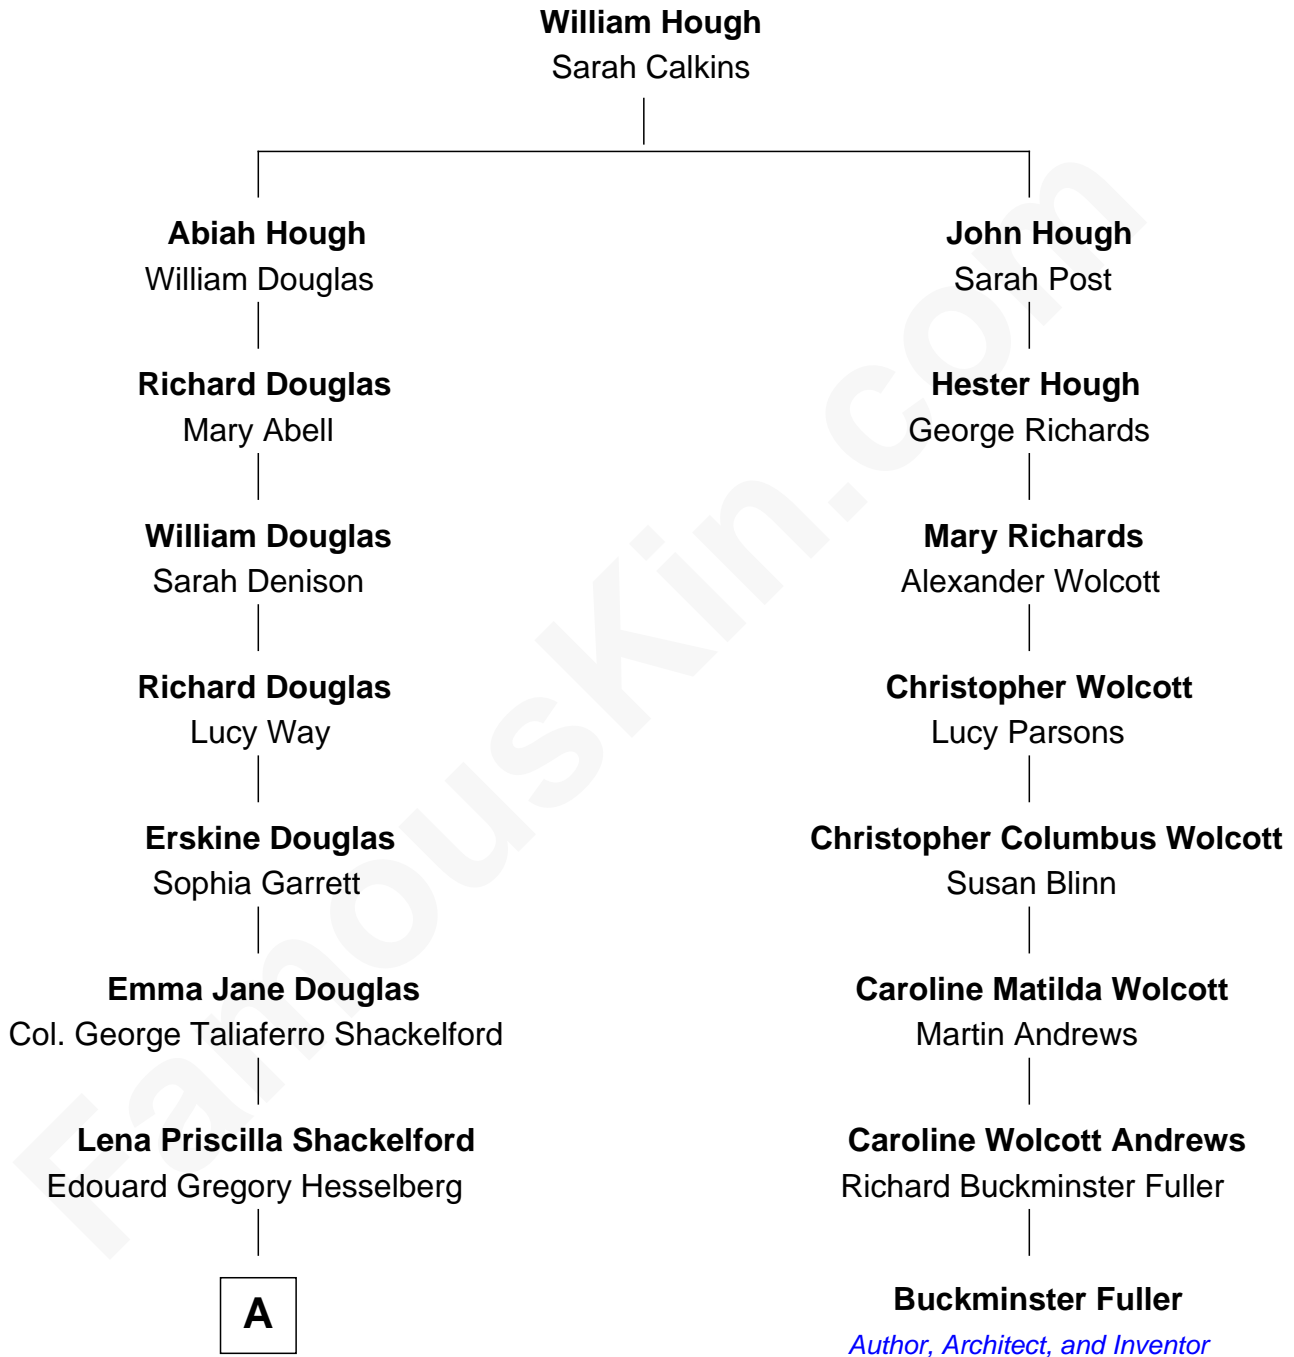

# FamousKin.com Relationship Chart of

**Illeana Douglas**

*TV and Movie Actress*

7th cousin 2 times removed of

**Buckminster Fuller**

*Author, Architect, and Inventor*

**A**

—  
**Melvyn Edouard Hesselberg**

Rosalind Hightower

—  
**Gregory Hesselberg**

Joan Georgescu

—  
**Illeana Douglas**

*TV and Movie Actress*

FamousKin.com