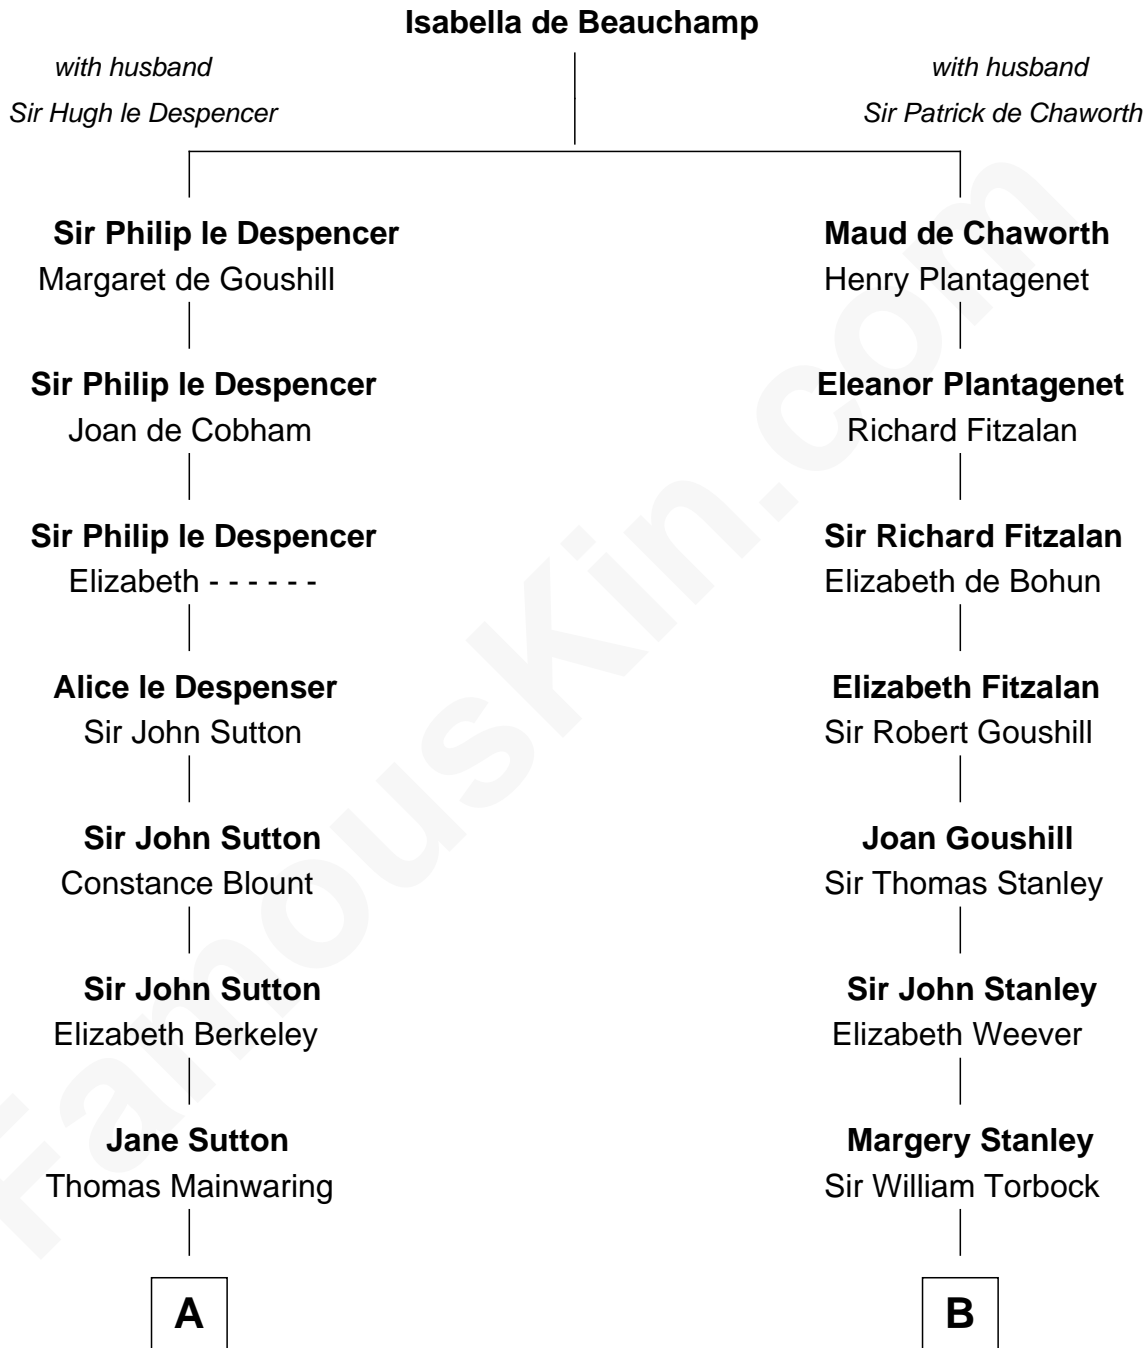

FamousKin.com Relationship Chart of

Illeana Douglas

TV and Movie Actress

19th cousin 2 times removed of

Buckminster Fuller

Author, Architect, and Inventor

C

Emma Jane Douglas
Col. George Taliaferro Shackelford

Lena Priscilla Shackelford
Edouard Gregory Hesselberg

Melvyn Edouard Hesselberg
Rosalind Hightower

Gregory Hesselberg
Joan Georgescu

Illeana Douglas
TV and Movie Actress

D

Caroline Matilda Wolcott
Martin Andrews