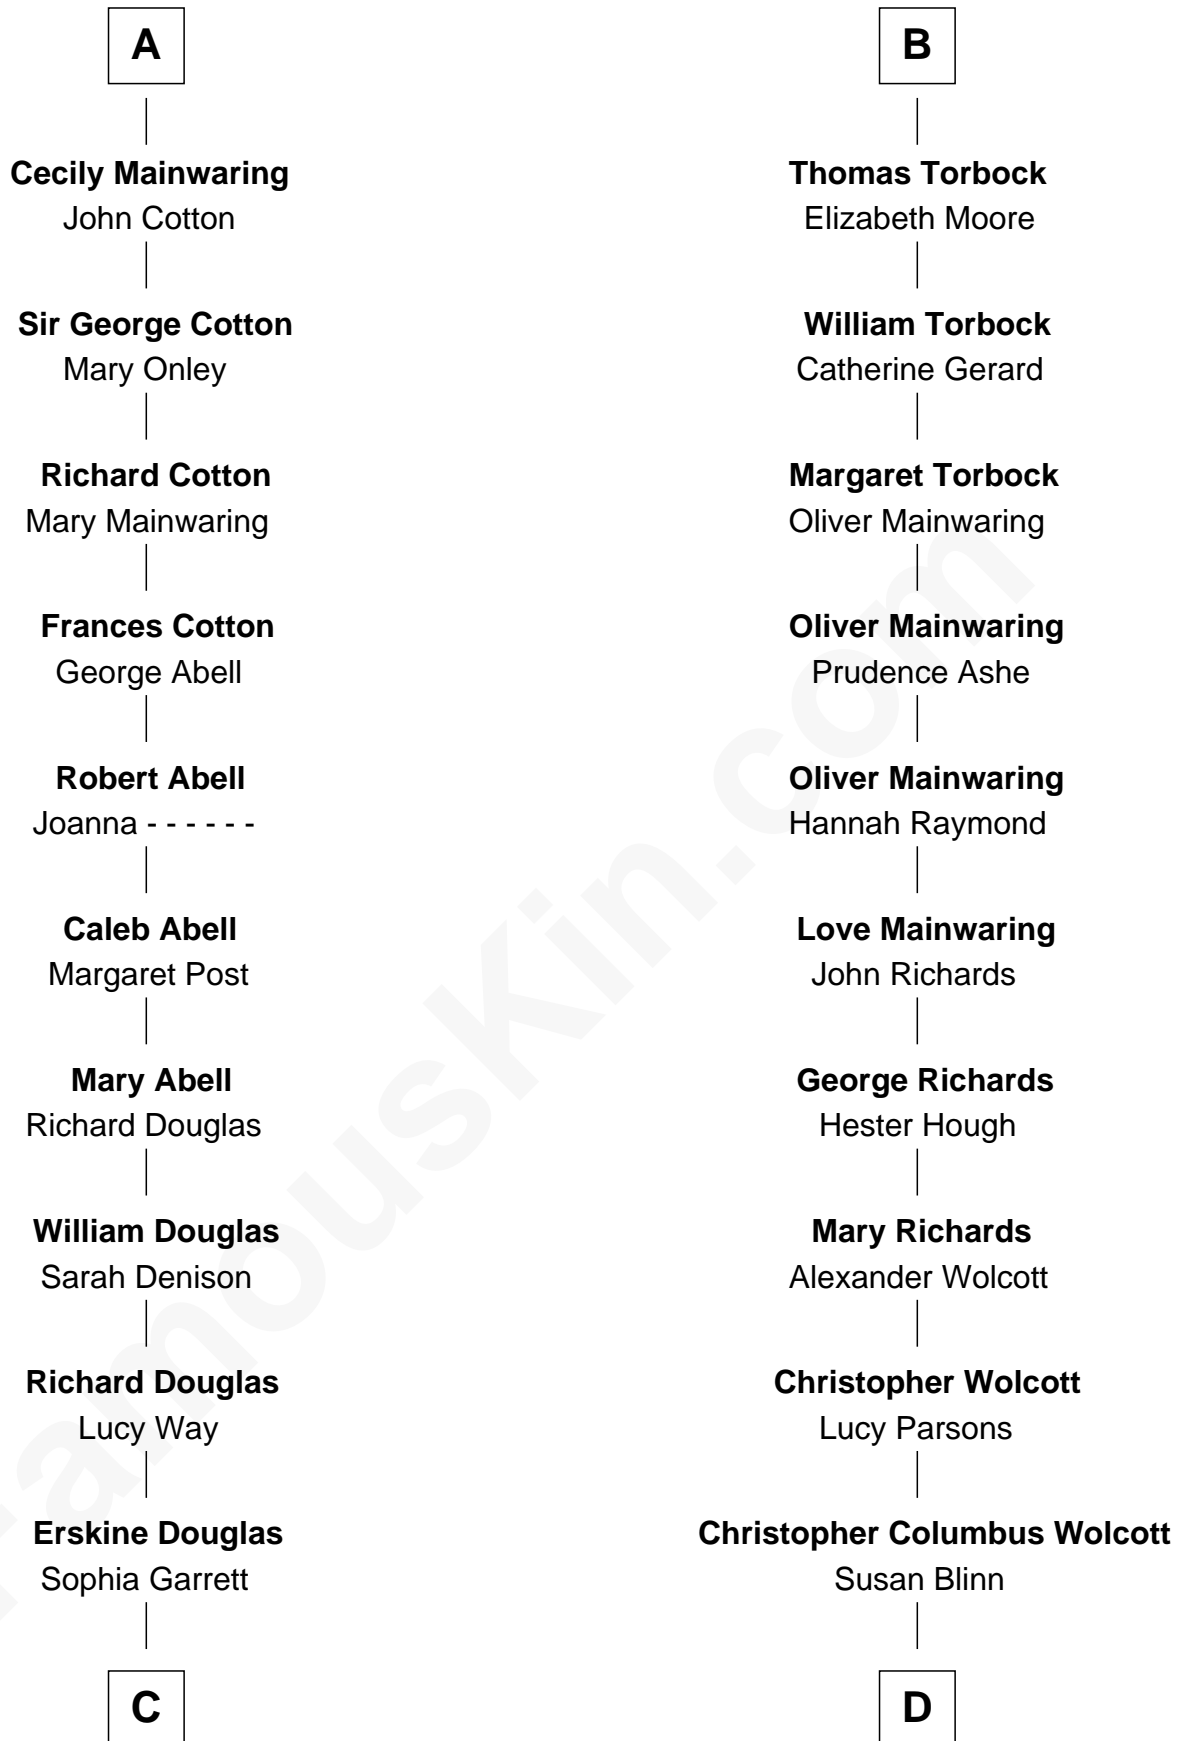

FamousKin.com Relationship Chart of

Illeana Douglas

TV and Movie Actress

19th cousin 2 times removed of

Buckminster Fuller

Author, Architect, and Inventor

C

Emma Jane Douglas
Col. George Taliaferro Shackelford

Lena Priscilla Shackelford
Edouard Gregory Hesselberg

Melvyn Edouard Hesselberg
Rosalind Hightower

Gregory Hesselberg
Joan Georgescu

Illeana Douglas
TV and Movie Actress

D

Caroline Matilda Wolcott
Martin Andrews