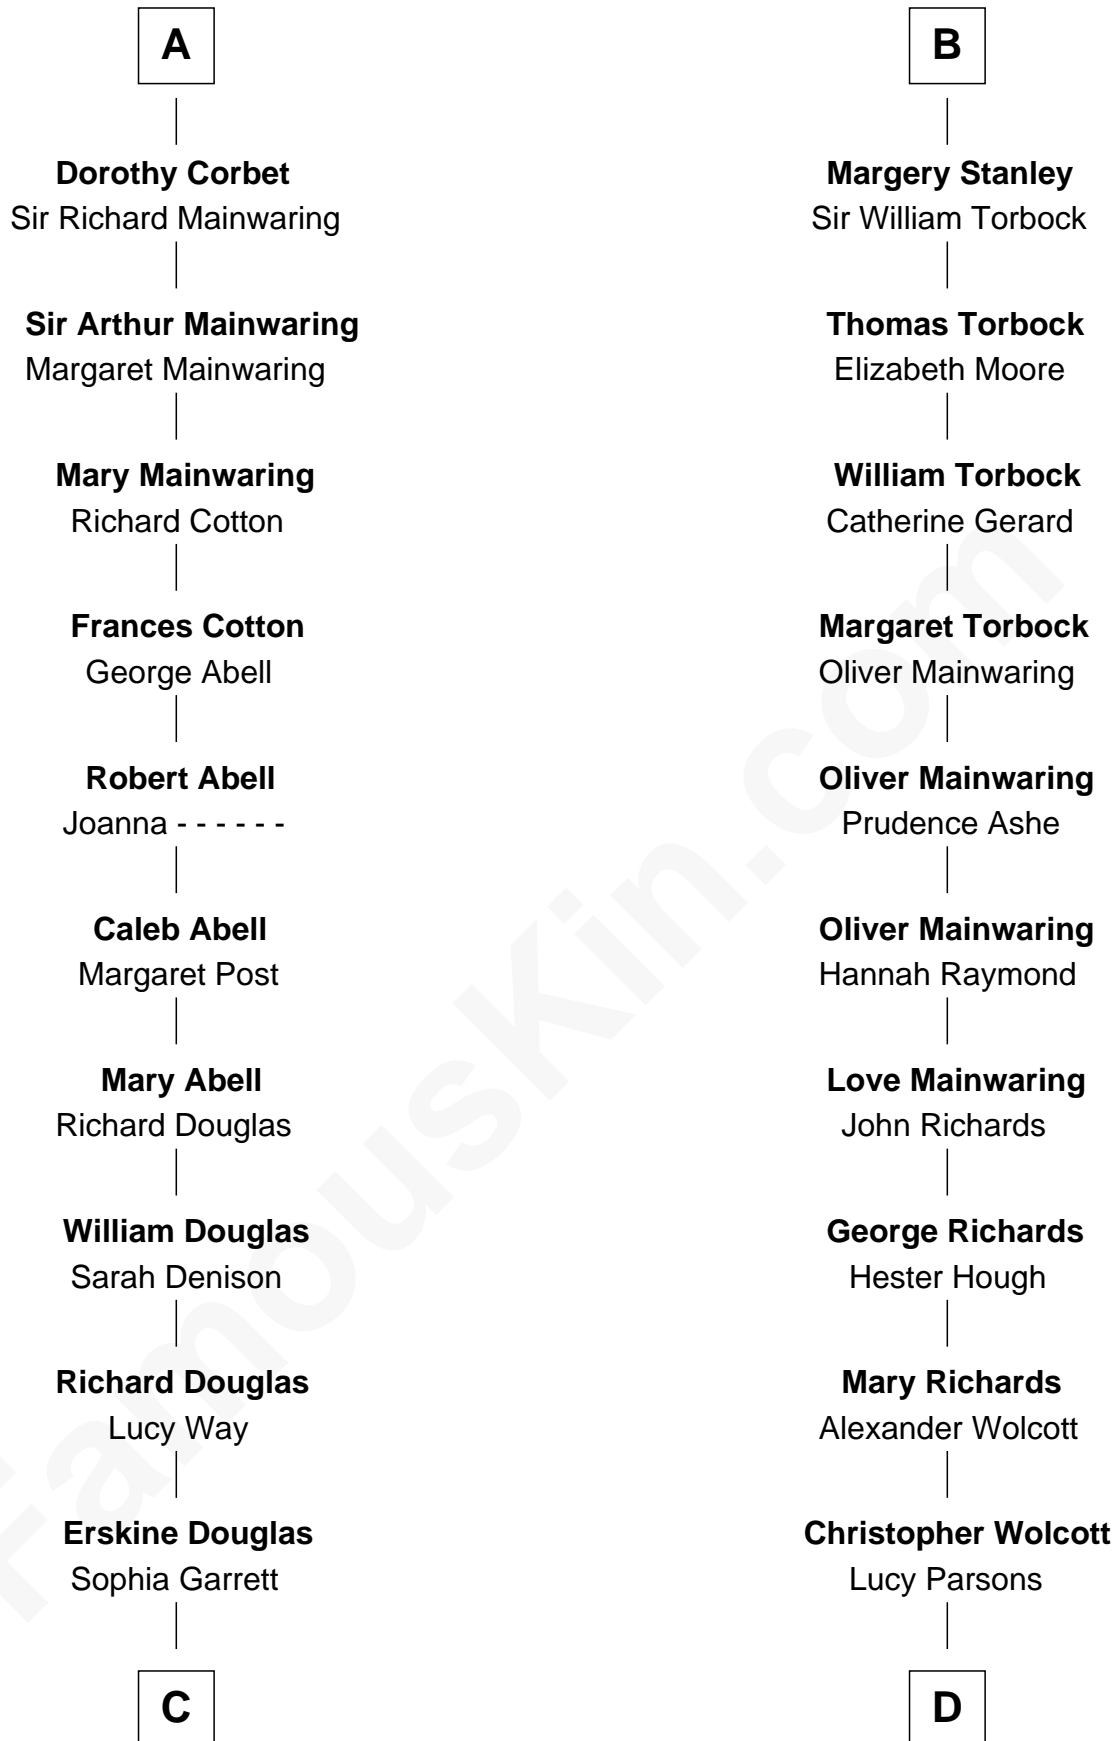

FamousKin.com Relationship Chart of

Ileana Douglas

TV and Movie Actress

20th cousin 1 time removed of

Buckminster Fuller

Author, Architect, and Inventor

C

Emma Jane Douglas
Col. George Taliaferro Shackelford

Lena Priscilla Shackelford
Edouard Gregory Hesselberg

Melvyn Edouard Hesselberg
Rosalind Hightower

Gregory Hesselberg
Joan Georgescu

Illeana Douglas
TV and Movie Actress

D

Christopher Columbus Wolcott
Susan Blinn