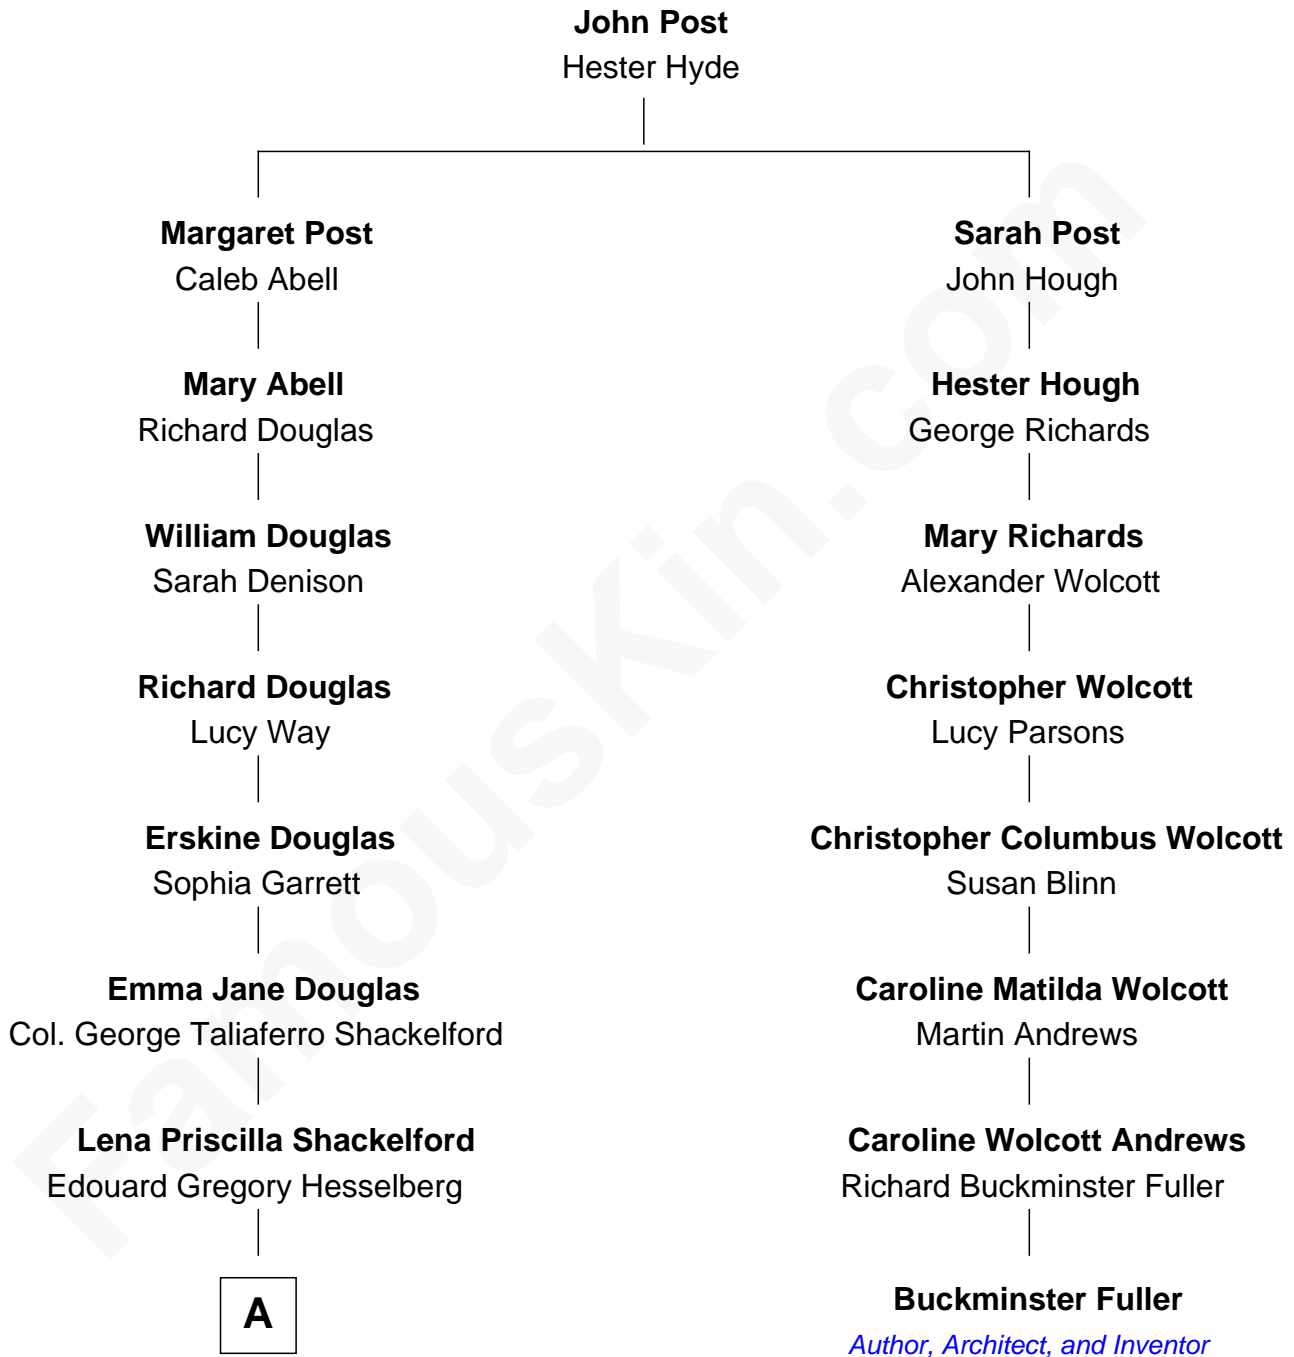

FamousKin.com Relationship Chart of

Illeana Douglas

TV and Movie Actress

7th cousin 2 times removed of

Buckminster Fuller

Author, Architect, and Inventor

A

—
Melvyn Edouard Hesselberg

Rosalind Hightower

—
Gregory Hesselberg

Joan Georgescu

—
Illeana Douglas

TV and Movie Actress

FamousKin.com