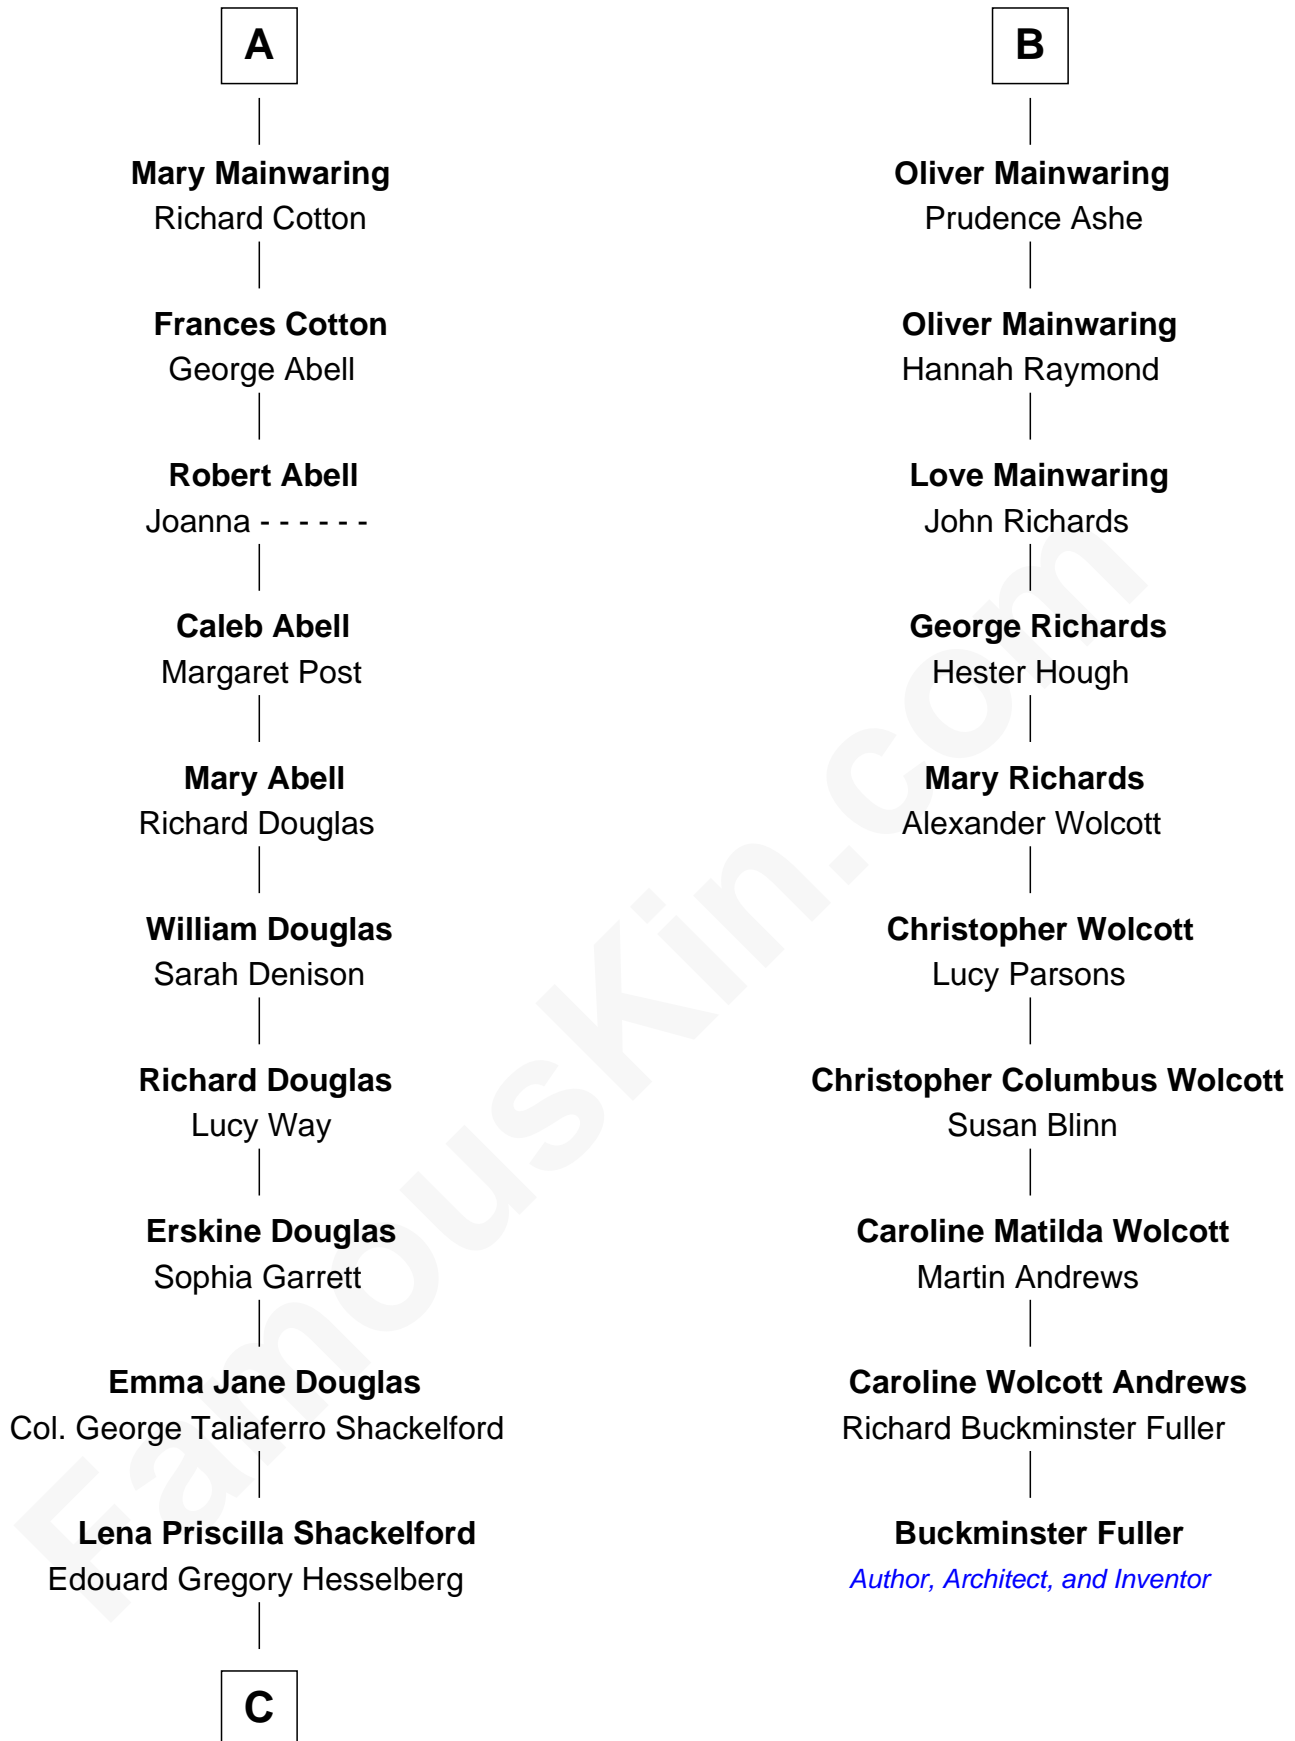

FamousKin.com Relationship Chart of

Ileana Douglas

TV and Movie Actress

16th cousin 3 times removed of

Buckminster Fuller

Author, Architect, and Inventor

Sir Richard Fitzalan

Elizabeth de Bohun

C

—
Melvyn Edouard Hesselberg

Rosalind Hightower

—
Gregory Hesselberg

Joan Georgescu

—
Illeana Douglas

TV and Movie Actress

FamousKin.com