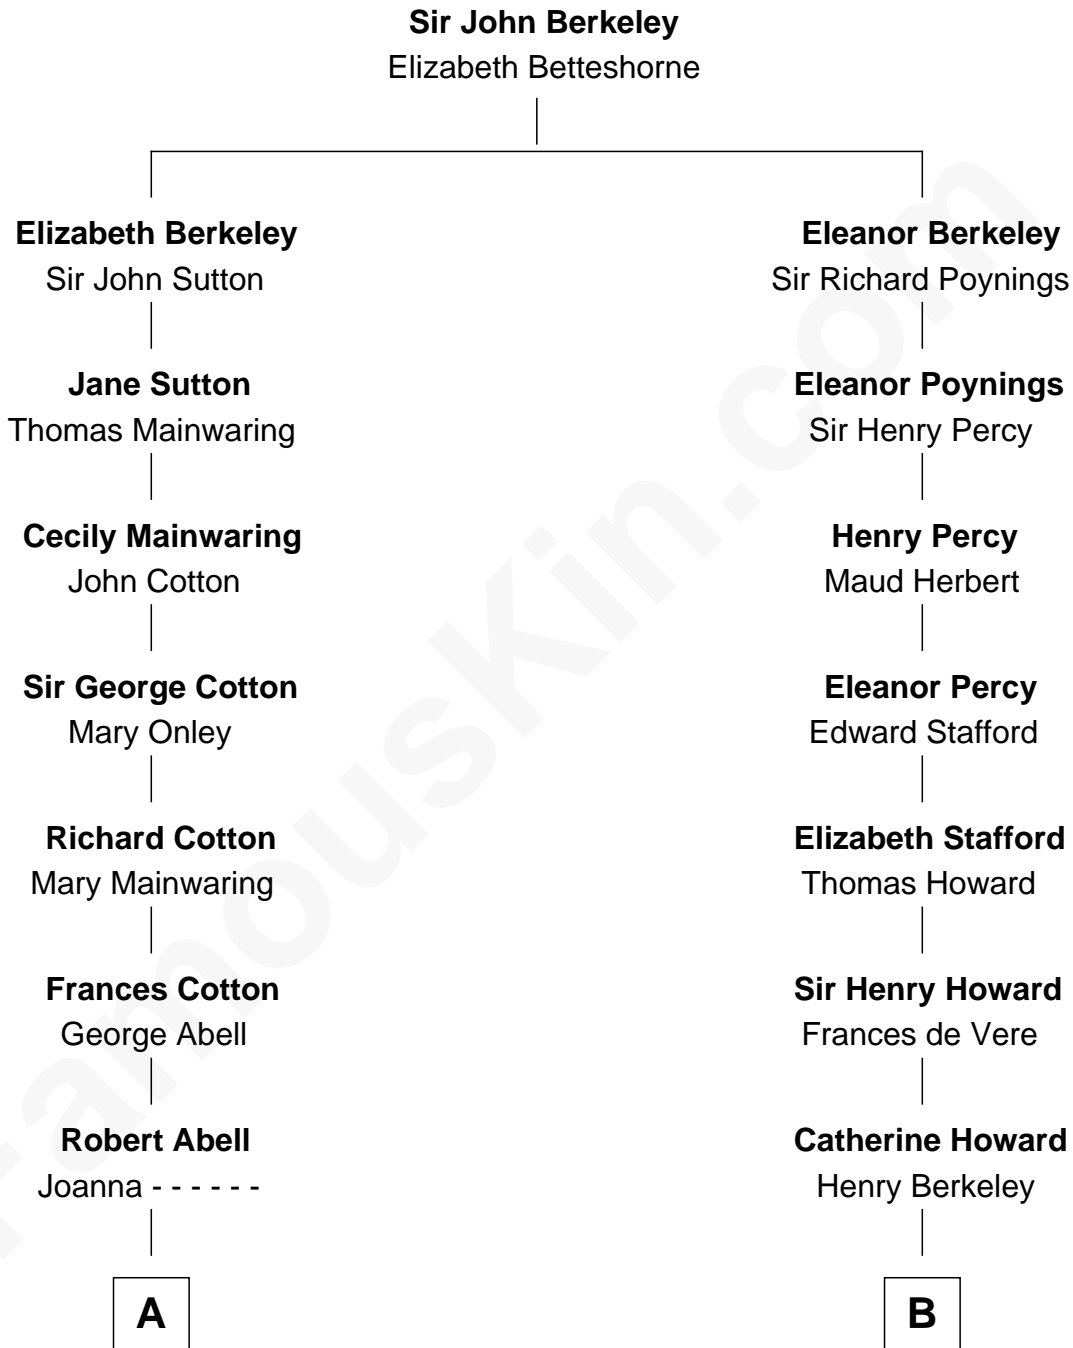

FamousKin.com Relationship Chart of

Illeana Douglas

TV and Movie Actress

16th cousin 2 times removed of

Thomas Hunt Morgan

Nobel Prize Winner in Physiology or Medicine

C

Ellen Key Howard
Charlton Hunt Morgan

Thomas Hunt Morgan
Nobel Prize Winner

FamousKin.com