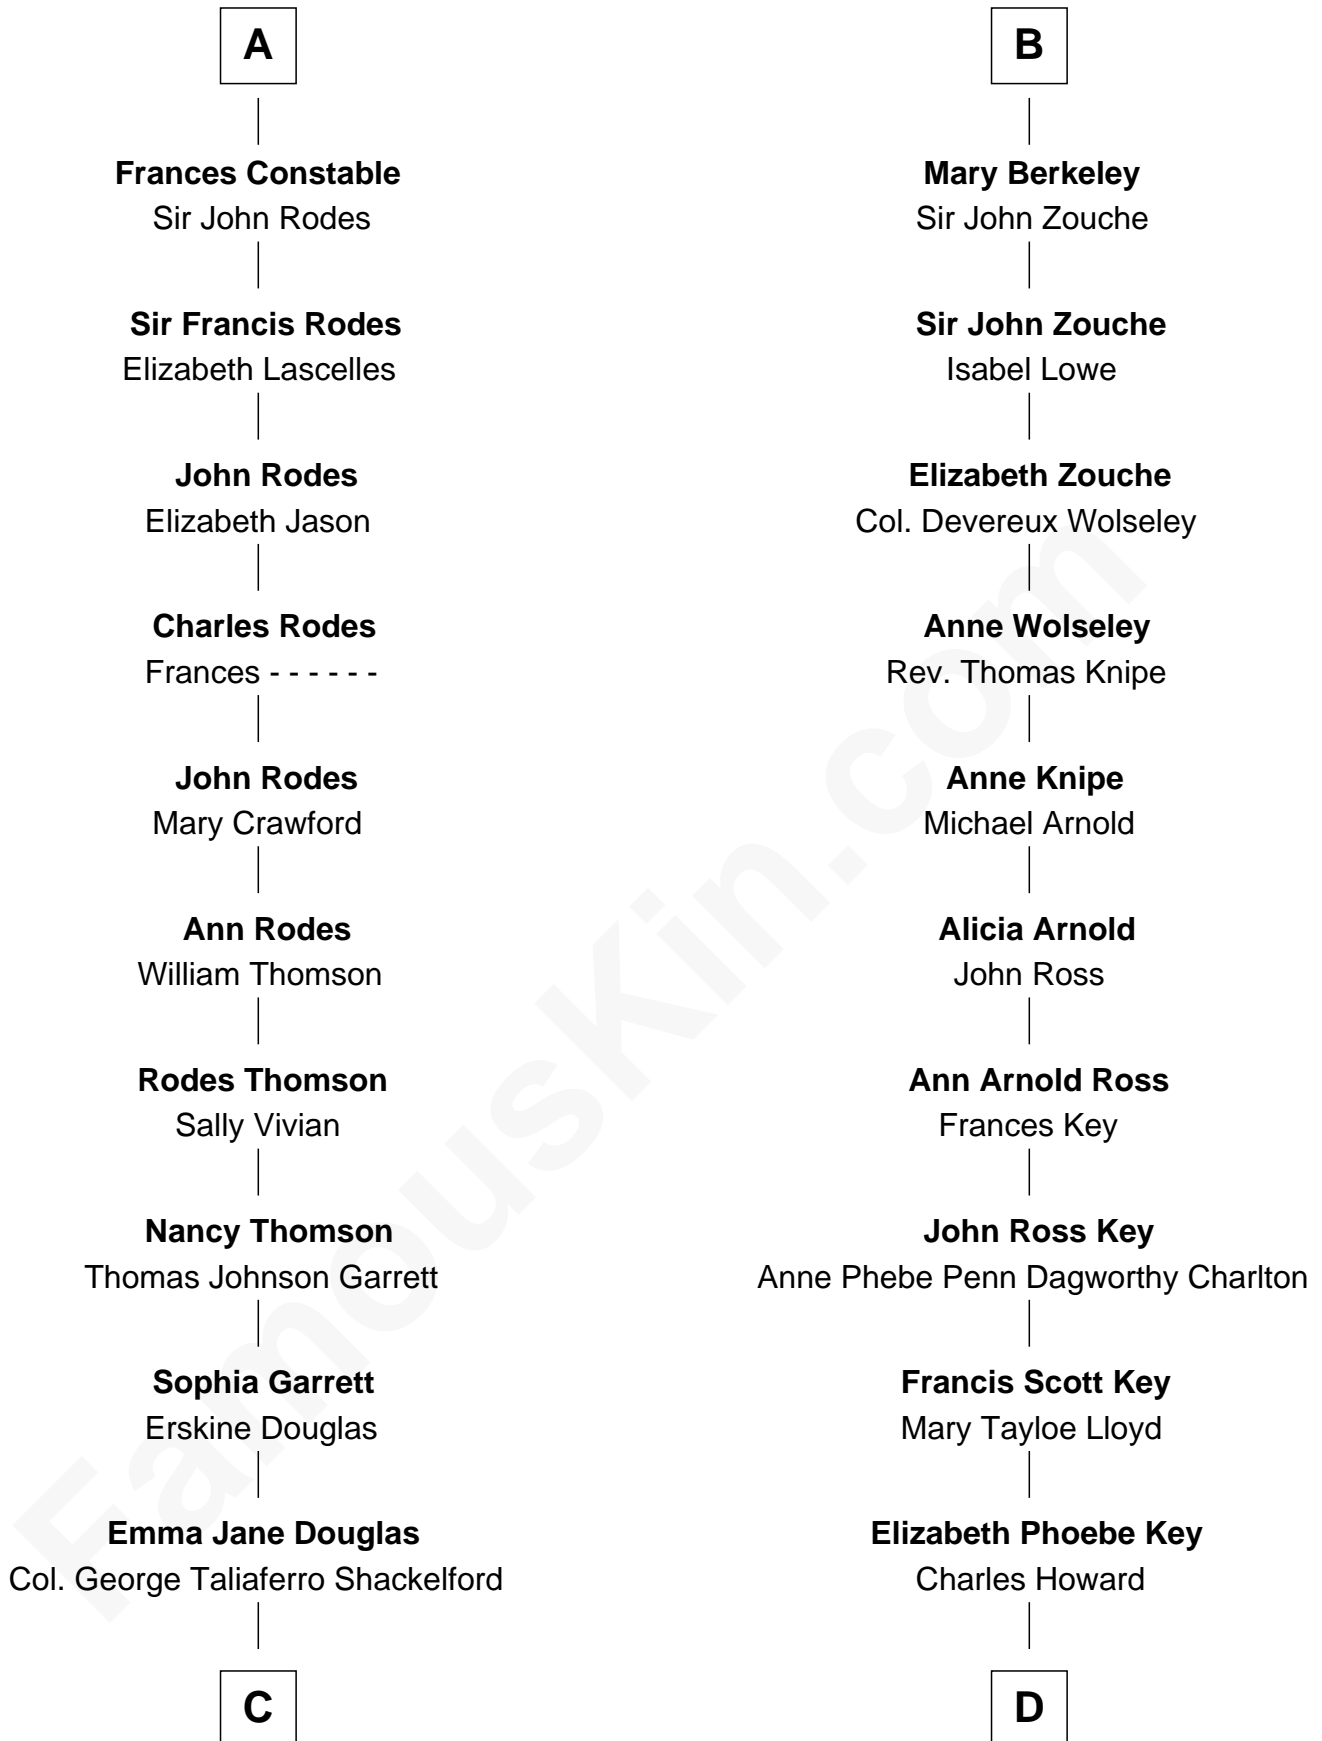

# FamousKin.com Relationship Chart of

**Illeana Douglas**

*TV and Movie Actress*

18th cousin 2 times removed of

**Thomas Hunt Morgan**

*Nobel Prize Winner in Physiology or Medicine*

**Sir Henry Percy**  
Elizabeth Mortimer

**Elizabeth Percy**  
Sir John Clifford

**Mary Clifford**  
Sir Philip Wentworth

**Elizabeth Wentworth**  
Sir Martin de la See

**Joan de la See**  
Sir Piers Hildyard

**Katherine Hildyard**  
William Holme

**John Holme**  
Anne Aislaby

**Catherine Holme**  
Marmaduke Constable

**A**

**Sir Henry Percy**  
Eleanor Neville

**Sir Henry Percy**  
Eleanor Poynings

**Henry Percy**  
Maud Herbert

**Eleanor Percy**  
Edward Stafford

**Elizabeth Stafford**  
Thomas Howard

**Sir Henry Howard**  
Frances de Vere

**Catherine Howard**  
Henry Berkeley

**B**

**C**

**Lena Priscilla Shackelford**  
Edouard Gregory Hesselberg

**Melvyn Edouard Hesselberg**  
Rosalind Hightower