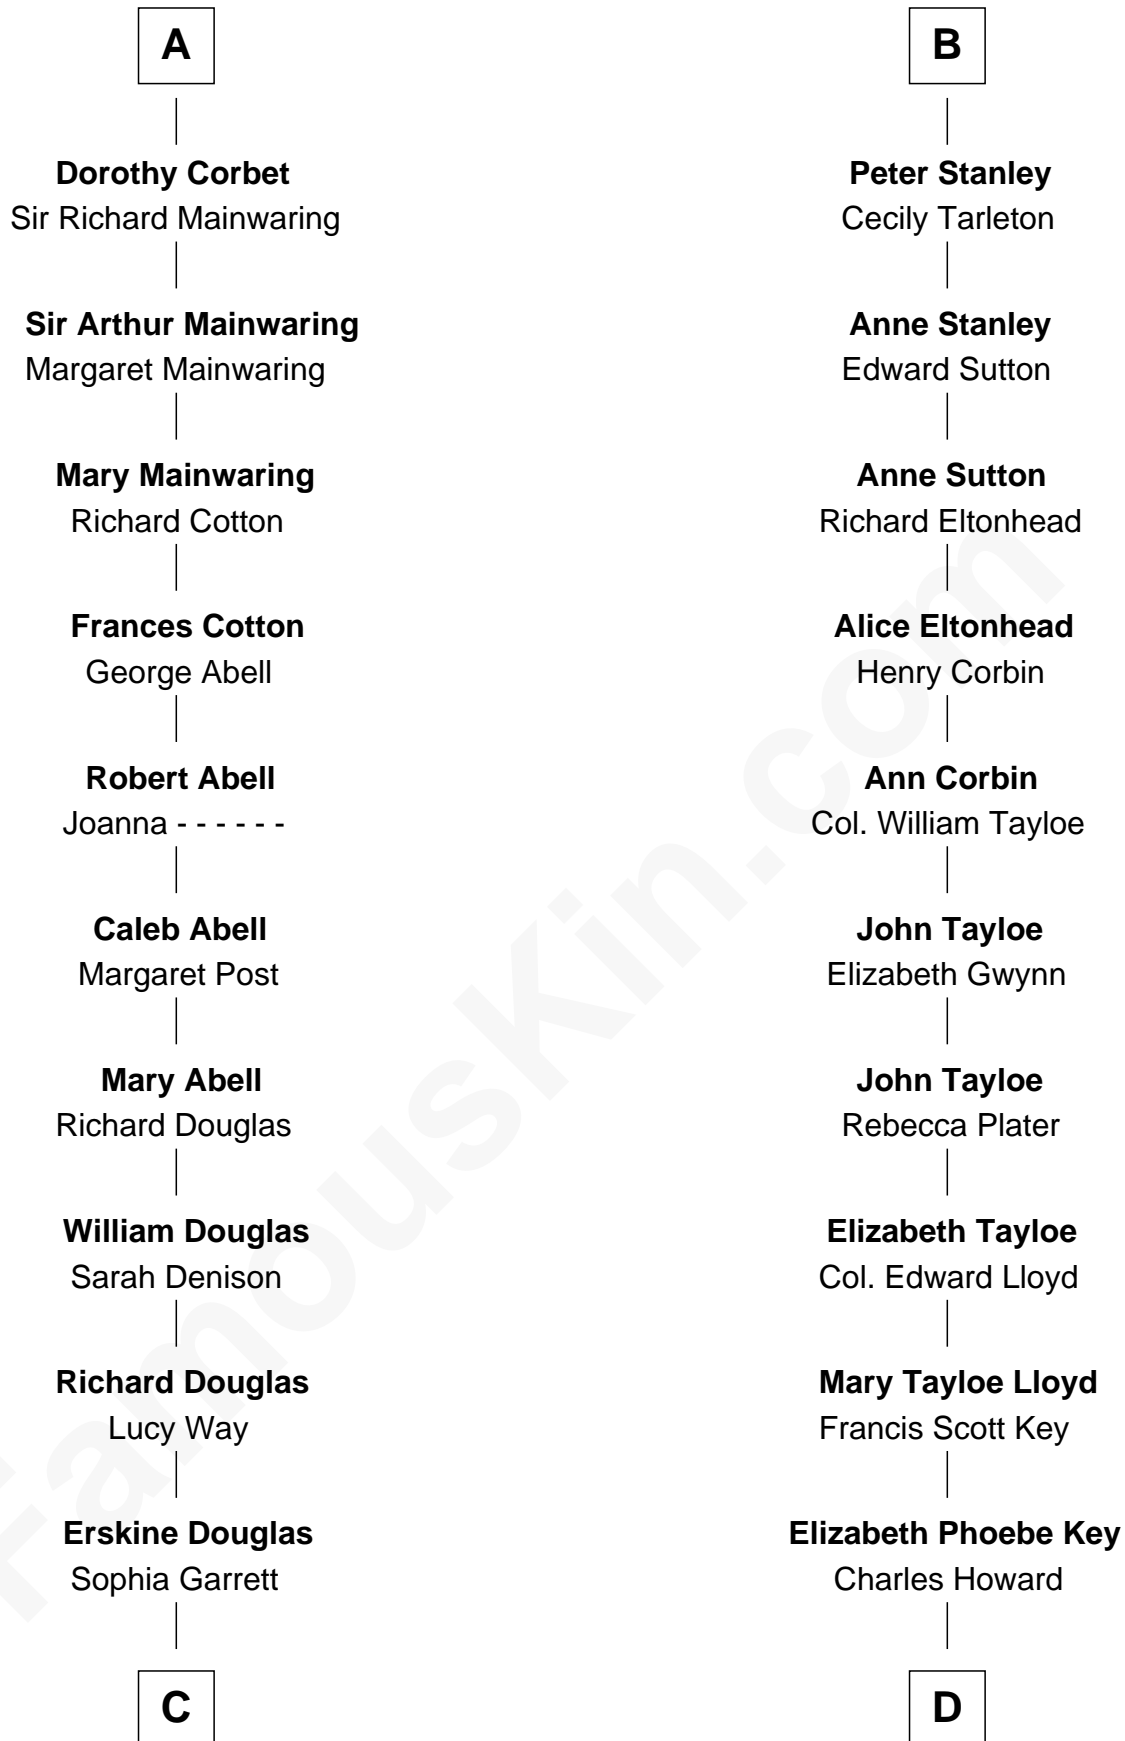

FamousKin.com

Relationship Chart of

Ileana Douglas

TV and Movie Actress

18th cousin 3 times removed of

Thomas Hunt Morgan

Nobel Prize Winner in Physiology or Medicine

C

Emma Jane Douglas
Col. George Taliaferro Shackelford

Lena Priscilla Shackelford
Edouard Gregory Hesselberg

Melvyn Edouard Hesselberg
Rosalind Hightower

Gregory Hesselberg
Joan Georgescu

Illeana Douglas
TV and Movie Actress