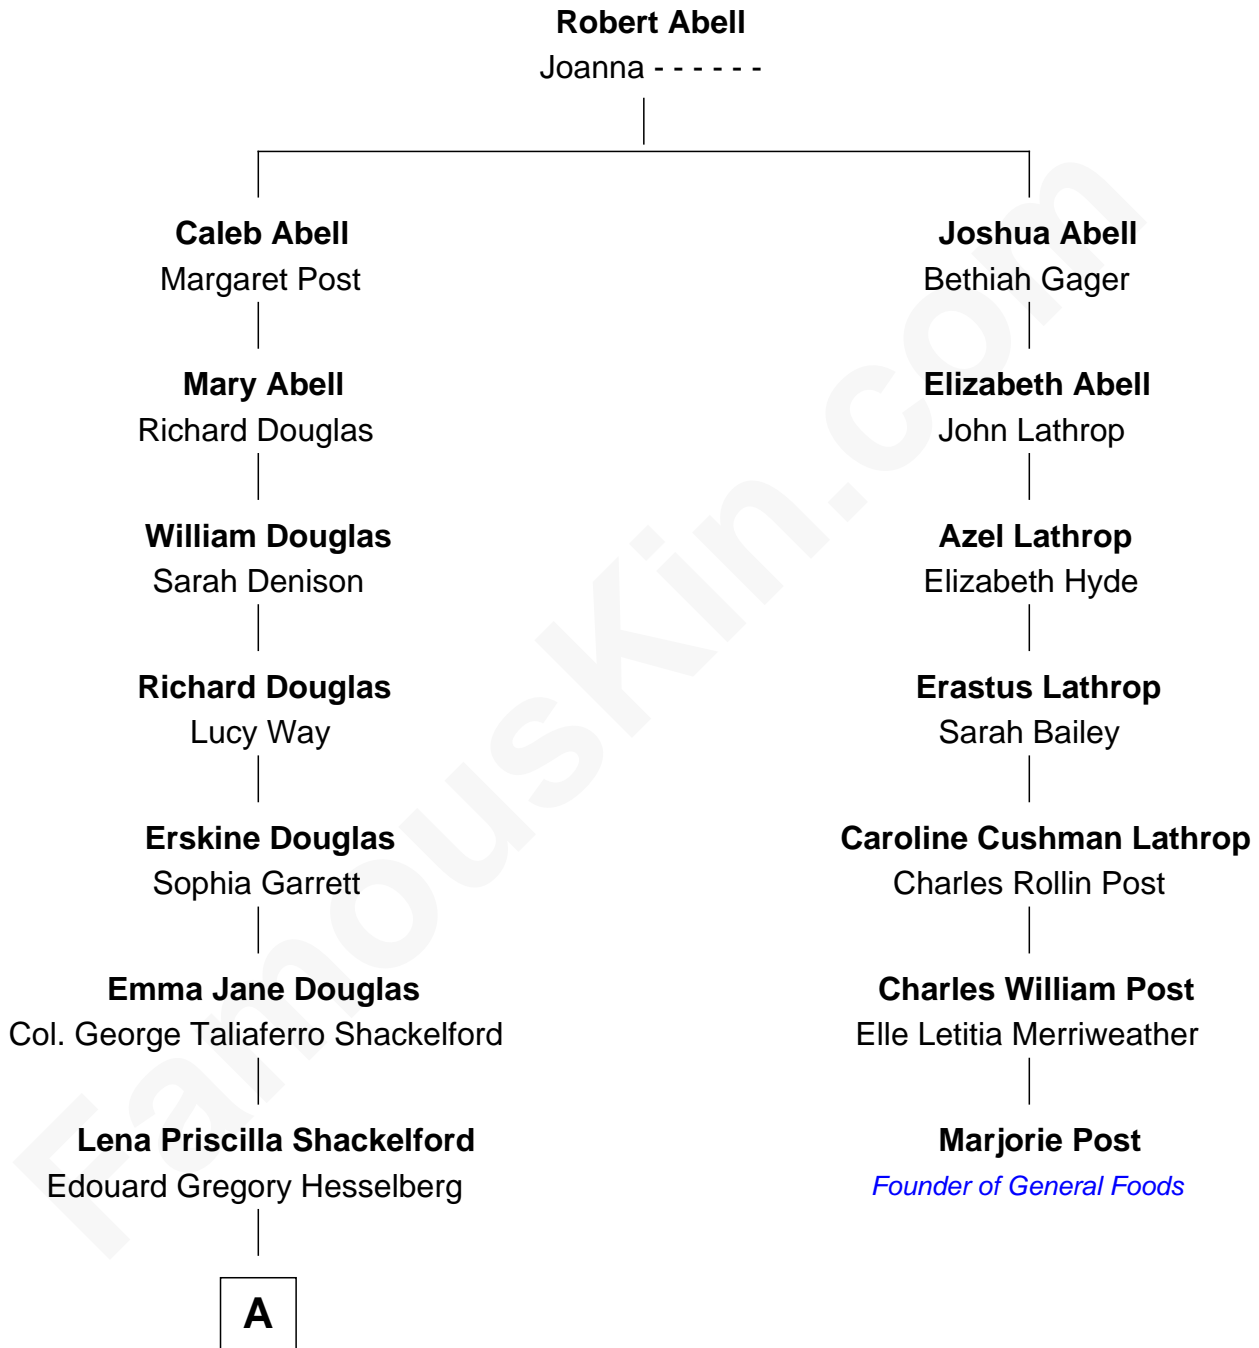

FamousKin.com Relationship Chart of

Illeana Douglas

TV and Movie Actress

6th cousin 3 times removed of

Marjorie Post

Founder of General Foods

A

—
Melvyn Edouard Hesselberg

Rosalind Hightower

—
Gregory Hesselberg

Joan Georgescu

—
Illeana Douglas

TV and Movie Actress

FamousKin.com