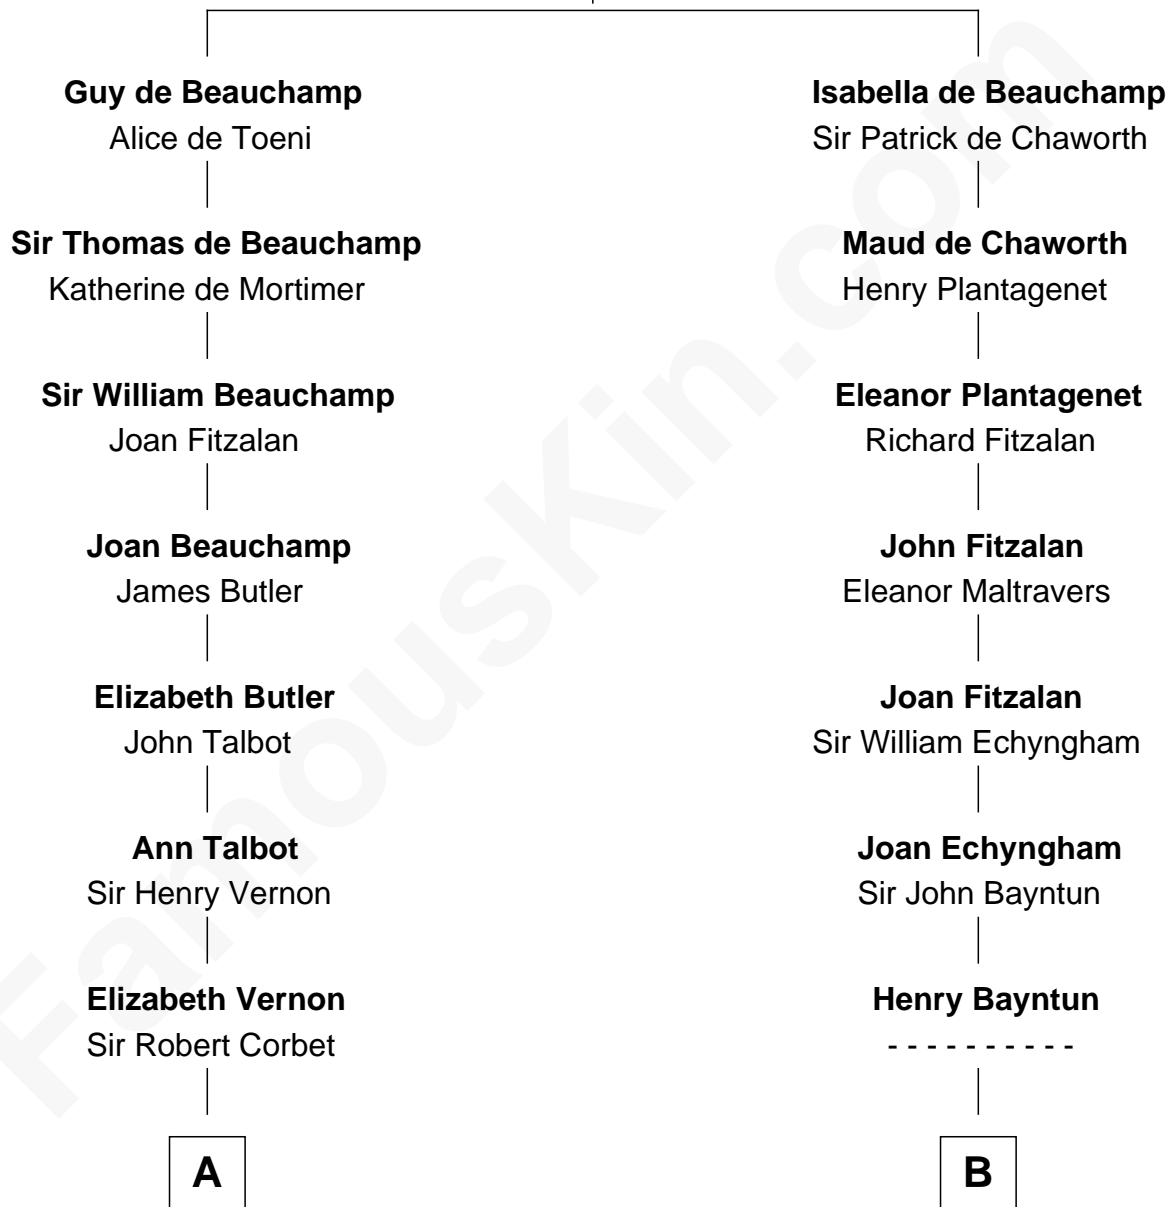

FamousKin.com Relationship Chart of

Ileana Douglas

TV and Movie Actress

21st cousin of

Pete Seeger

American Folk Singer

William de Beauchamp

Maud FitzJohn

C

Emma Jane Douglas
Col. George Taliaferro Shackelford

Lena Priscilla Shackelford
Edouard Gregory Hesselberg

Melvyn Edouard Hesselberg
Rosalind Hightower

Gregory Hesselberg
Joan Georgescu

Illeana Douglas
TV and Movie Actress