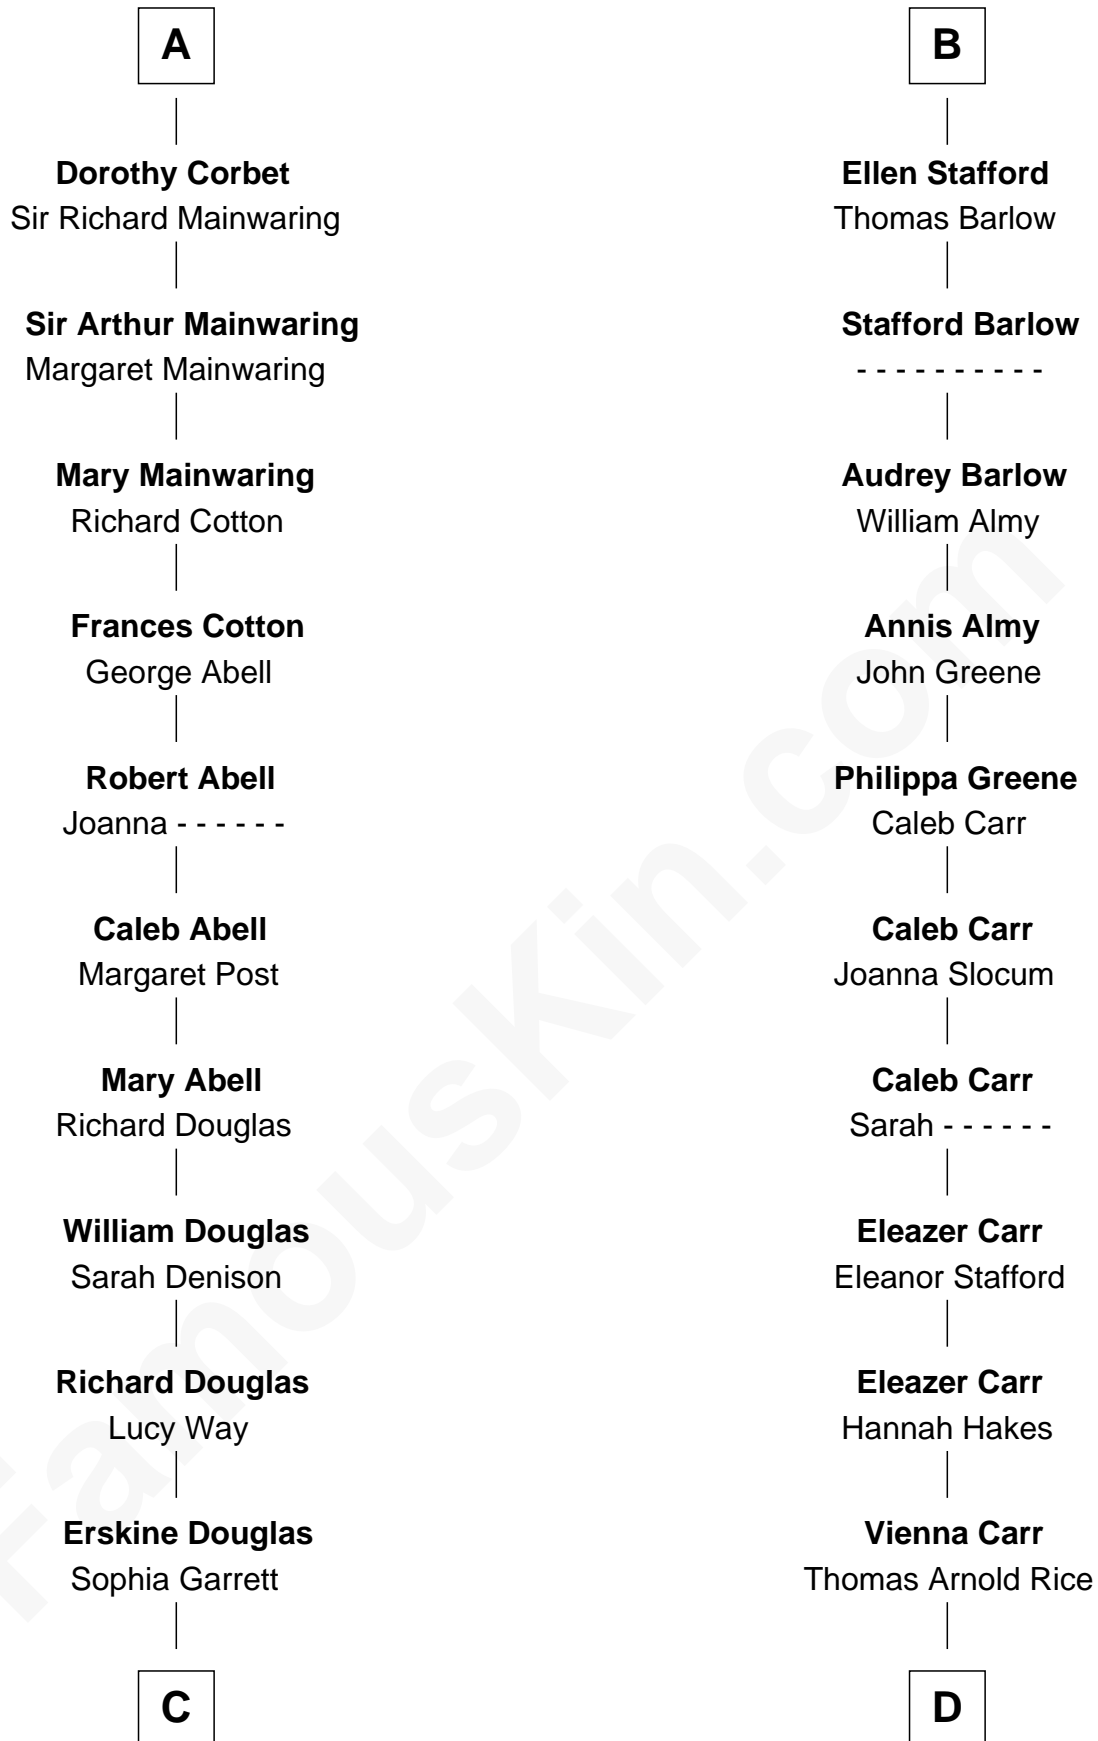

FamousKin.com Relationship Chart of

Ileana Douglas

TV and Movie Actress

20th cousin 1 time removed of

Charlie Munger

Vice-Chairman of Berkshire Hathaway

C

Emma Jane Douglas
Col. George Taliaferro Shackelford

Lena Priscilla Shackelford
Edouard Gregory Hesselberg

Melvyn Edouard Hesselberg
Rosalind Hightower

Gregory Hesselberg
Joan Georgescu

Illeana Douglas
TV and Movie Actress

D

Caroline A. Rice
William H. Ingham