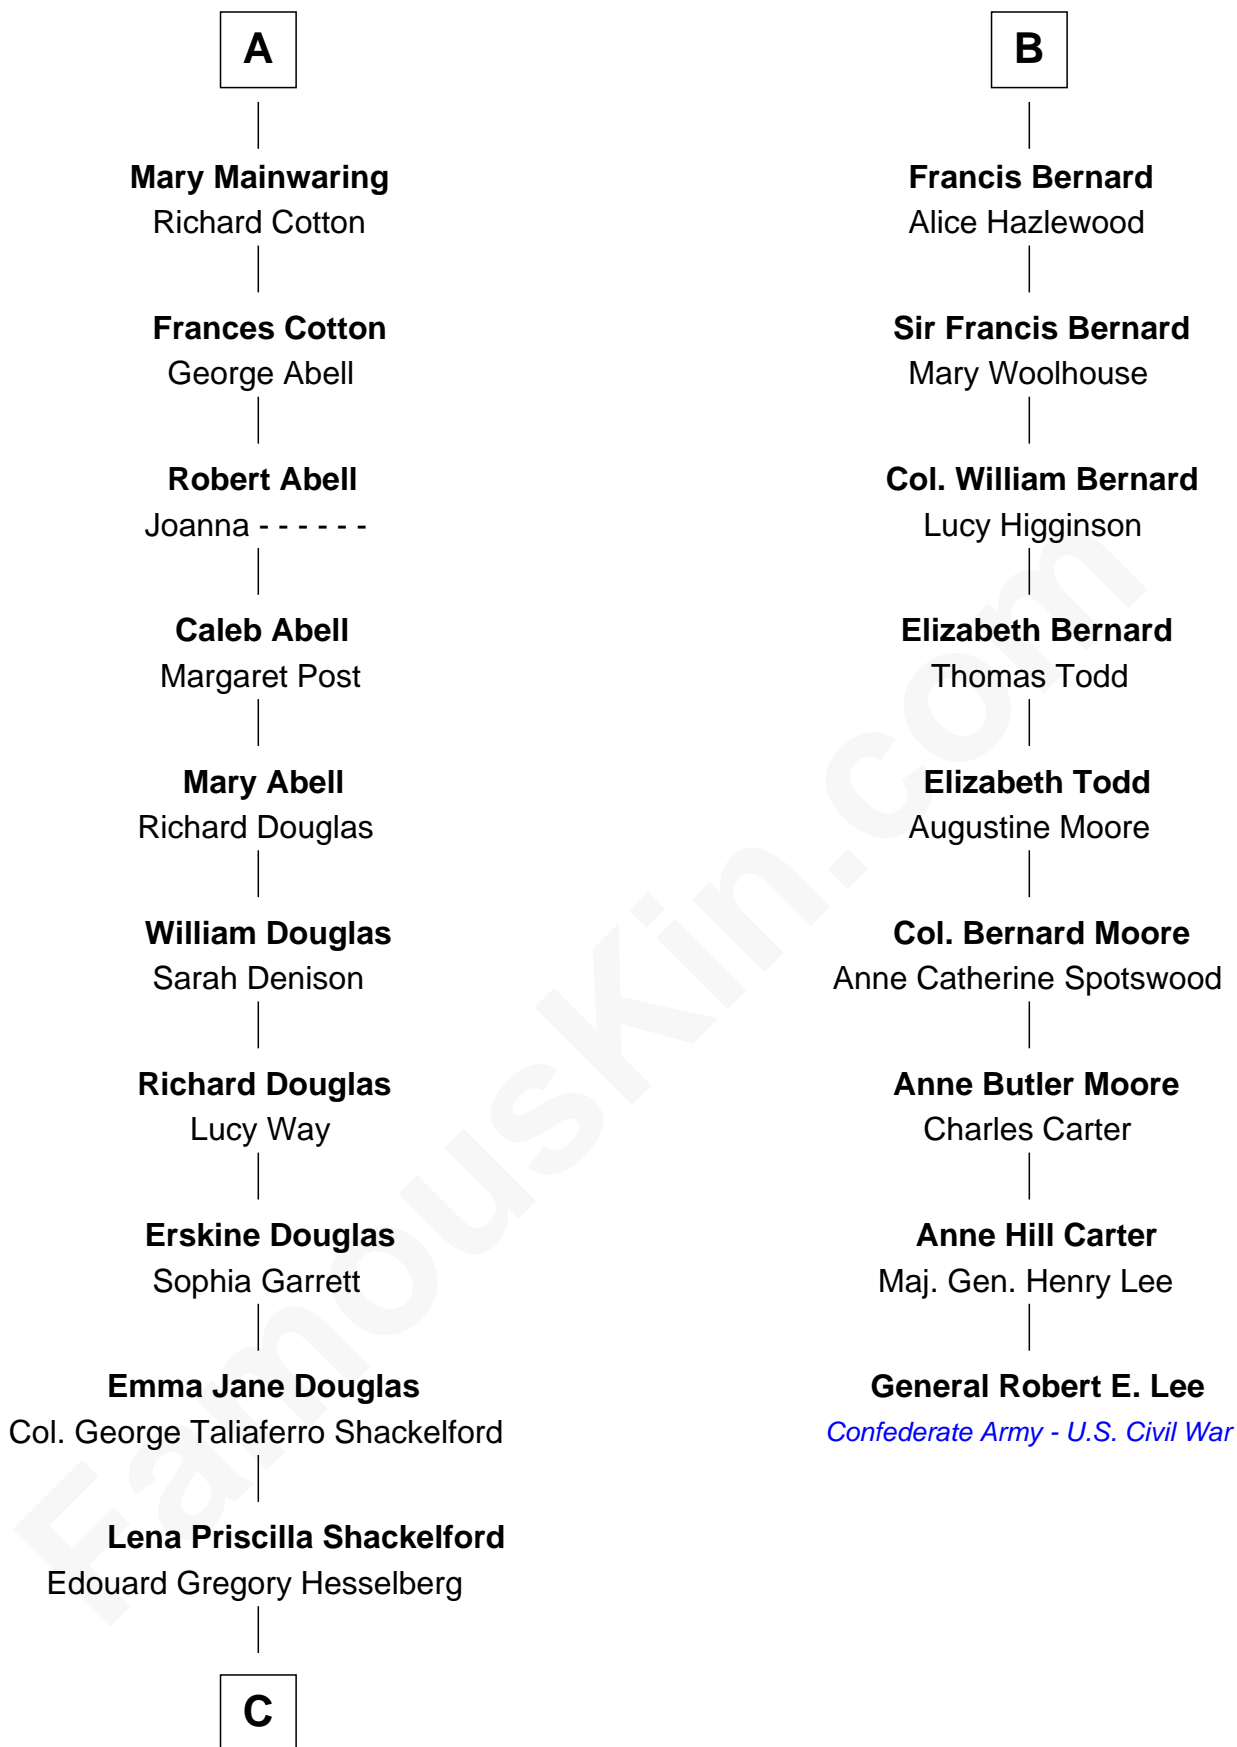

Sir William Beauchamp

Joan Fitzalan

Joan Beauchamp

James Butler

Elizabeth Butler

John Talbot

Ann Talbot

Sir Henry Vernon

Elizabeth Vernon

Sir Robert Corbet

Dorothy Corbet

Sir Richard Mainwaring

Sir Arthur Mainwaring

Margaret Mainwaring

A

Philippa de Beauchamp

John Bernard

John Bernard

Margaret Daundelyn

John Bernard

Cecily Muscote

B

C

—
Melvyn Edouard Hesselberg

Rosalind Hightower

—
Gregory Hesselberg

Joan Georgescu

—
Illeana Douglas

TV and Movie Actress

FamousKin.com