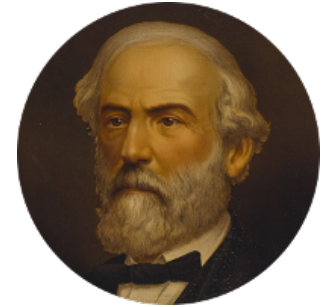

# FamousKin.com Relationship Chart of

**Ileana Douglas**

*TV and Movie Actress*

12th cousin 5 times removed of

**General Robert E. Lee**

*Confederate Army - U.S. Civil War*

**Sir Walter Blount**

Sancha de Ayala

**Constance Blount**

Sir John Sutton

**Sir John Sutton**

Elizabeth Berkeley

**Jane Sutton**

Thomas Mainwaring

**Cecily Mainwaring**

John Cotton