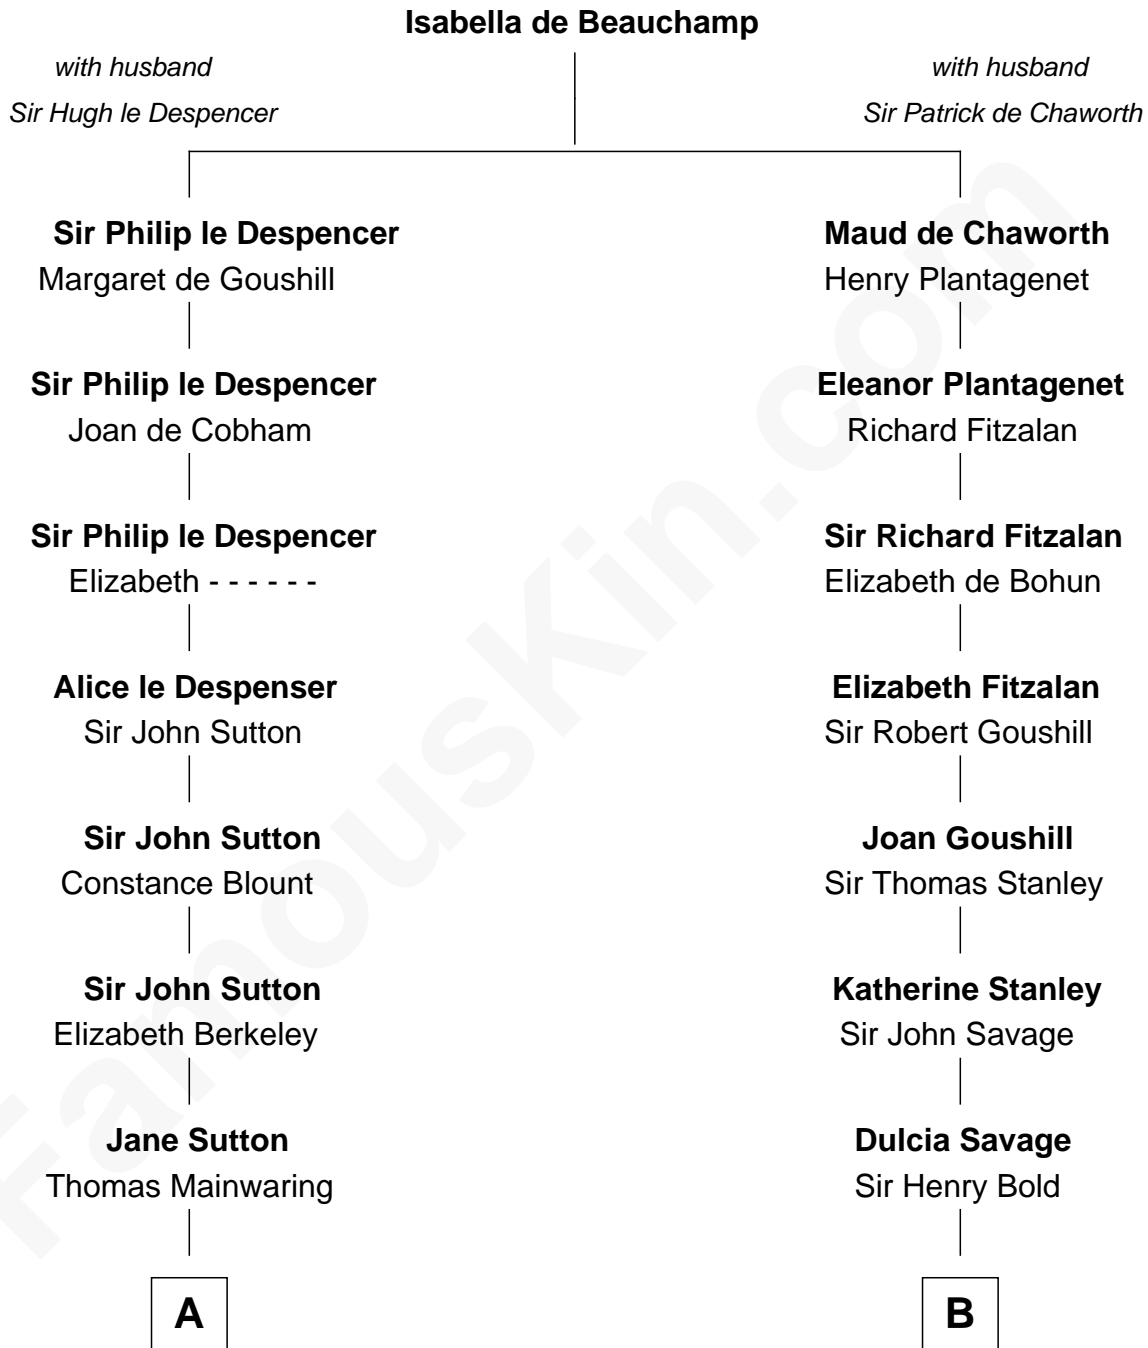

FamousKin.com Relationship Chart of

Illeana Douglas

TV and Movie Actress

16th cousin 5 times removed of

General Robert E. Lee

Confederate Army - U.S. Civil War

C

—
Emma Jane Douglas

Col. George Taliaferro Shackelford

—
Lena Priscilla Shackelford

Edouard Gregory Hesselberg

—
Melvyn Edouard Hesselberg

Rosalind Hightower

—
Gregory Hesselberg

Joan Georgescu

—
Illeana Douglas