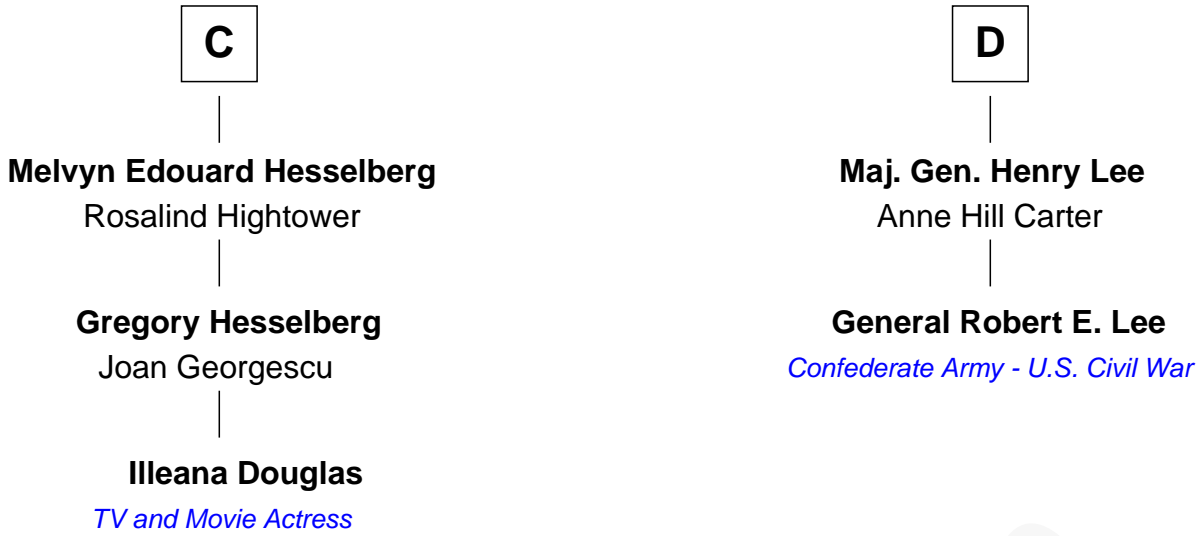

# FamousKin.com Relationship Chart of

**Ileana Douglas**

*TV and Movie Actress*

18th cousin 1 time removed of

**General Robert E. Lee**

*Confederate Army - U.S. Civil War*

**Eudo la Zouche**  
Milicent de Cantilupe

**Eve la Zouche**  
Sir Maurice de Berkeley

**Thomas de Berkeley**  
Katherine de Clyvedon

**Sir John Berkeley**  
Elizabeth Betteshorne

**Elizabeth Berkeley**  
Sir John Sutton

**Jane Sutton**  
Thomas Mainwaring

**Cecily Mainwaring**  
John Cotton

**Sir George Cotton**  
Mary Onley

**A**

**Sir William la Zouche**  
Maud Lovel

**Milicent la Zouche**  
Sir William Deincourt

**Margaret Deincourt**  
Sir Robert de Tibetot

**Elizabeth de Tibetot**  
Sir Philip le Despencer

**Margery Despencer**  
Sir Roger Wentworth

**Margaret Wentworth**  
Sir William Hopton

**Margaret Hopton**  
Sir Philip Booth

**B**

FamousKin.com