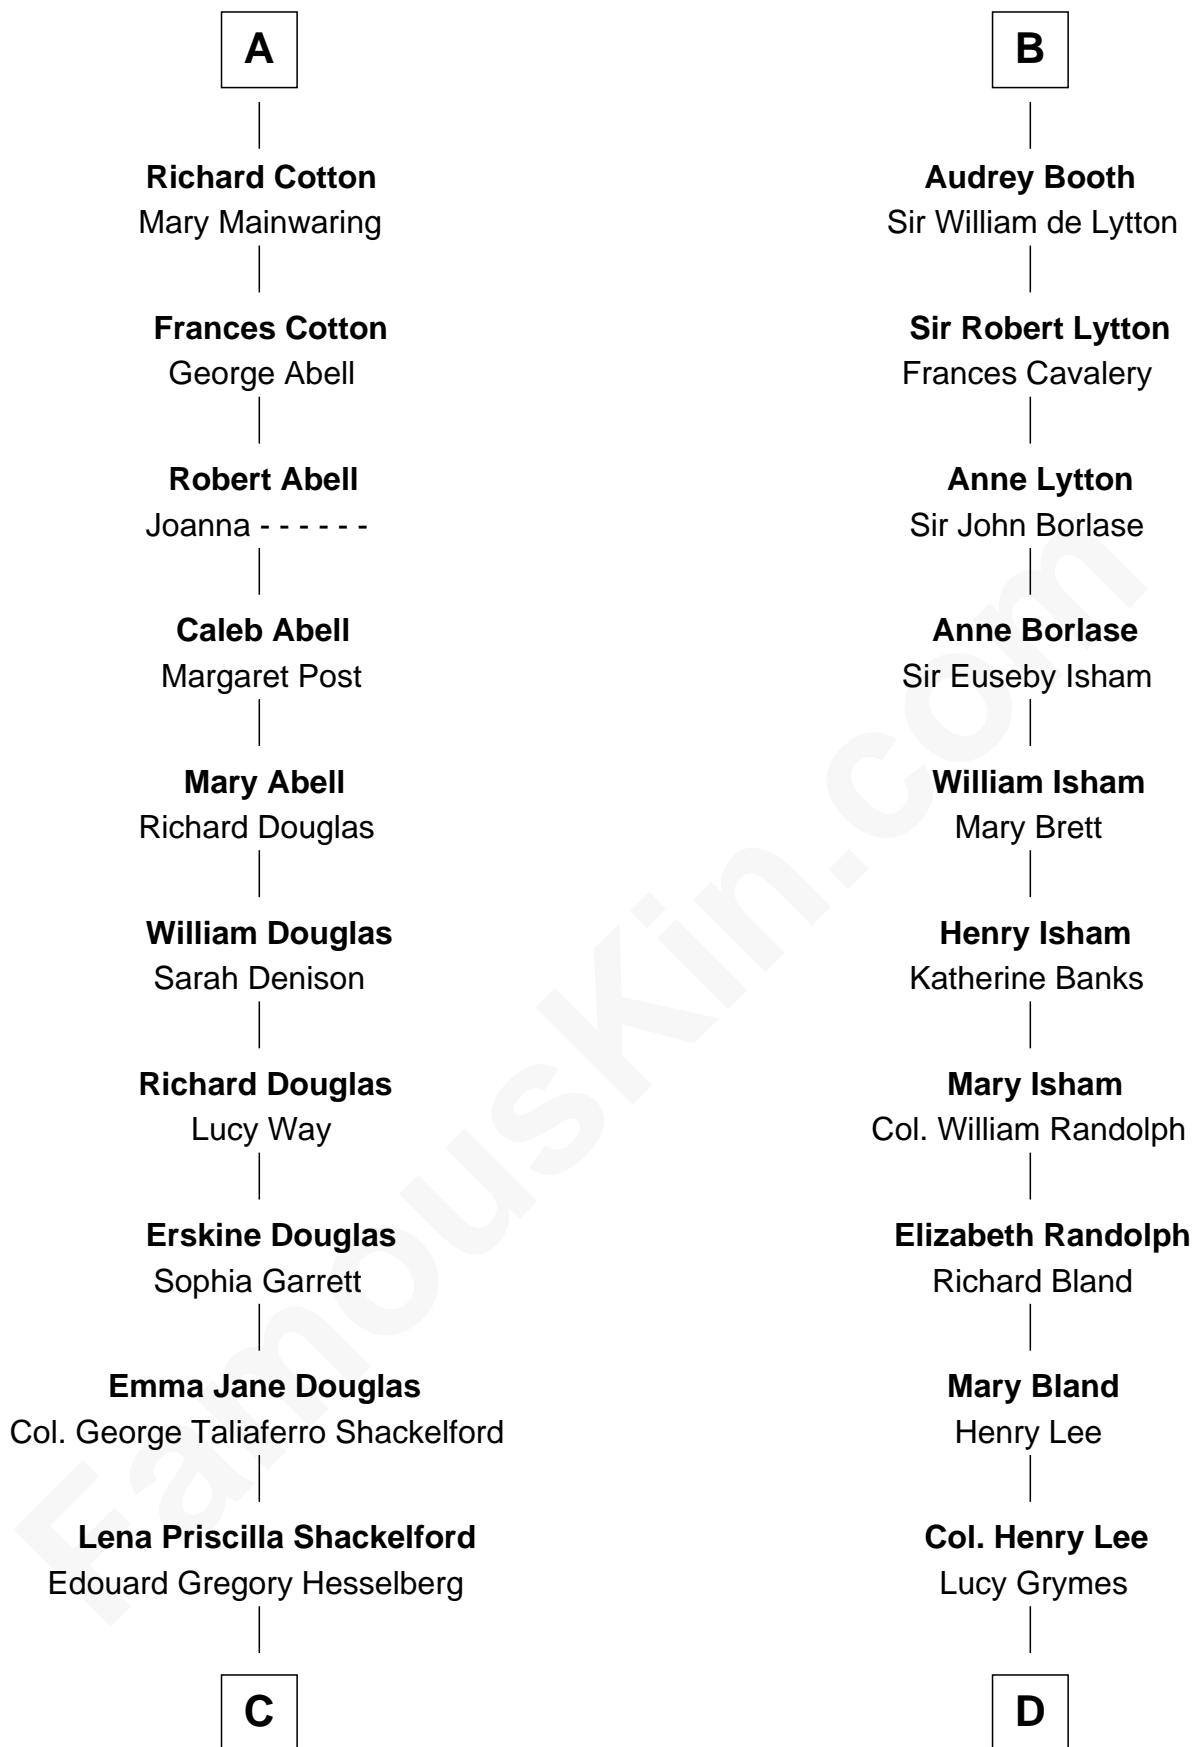

# FamousKin.com Relationship Chart of

**Ileana Douglas**

*TV and Movie Actress*

18th cousin 1 time removed of

**General Robert E. Lee**

*Confederate Army - U.S. Civil War*

**Eudo la Zouche**  
Milicent de Cantilupe

**Eve la Zouche**  
Sir Maurice de Berkeley

**Thomas de Berkeley**  
Katherine de Clyvedon

**Sir John Berkeley**  
Elizabeth Betteshorne

**Elizabeth Berkeley**  
Sir John Sutton

**Jane Sutton**  
Thomas Mainwaring

**Cecily Mainwaring**  
John Cotton

**Sir George Cotton**  
Mary Onley

**A**

**Sir William la Zouche**  
Maud Lovel

**Milicent la Zouche**  
Sir William Deincourt

**Margaret Deincourt**  
Sir Robert de Tibetot

**Elizabeth de Tibetot**  
Sir Philip le Despencer

**Margery Despencer**  
Sir Roger Wentworth

**Margaret Wentworth**  
Sir William Hopton

**Margaret Hopton**  
Sir Philip Booth

**B**

FamousKin.com