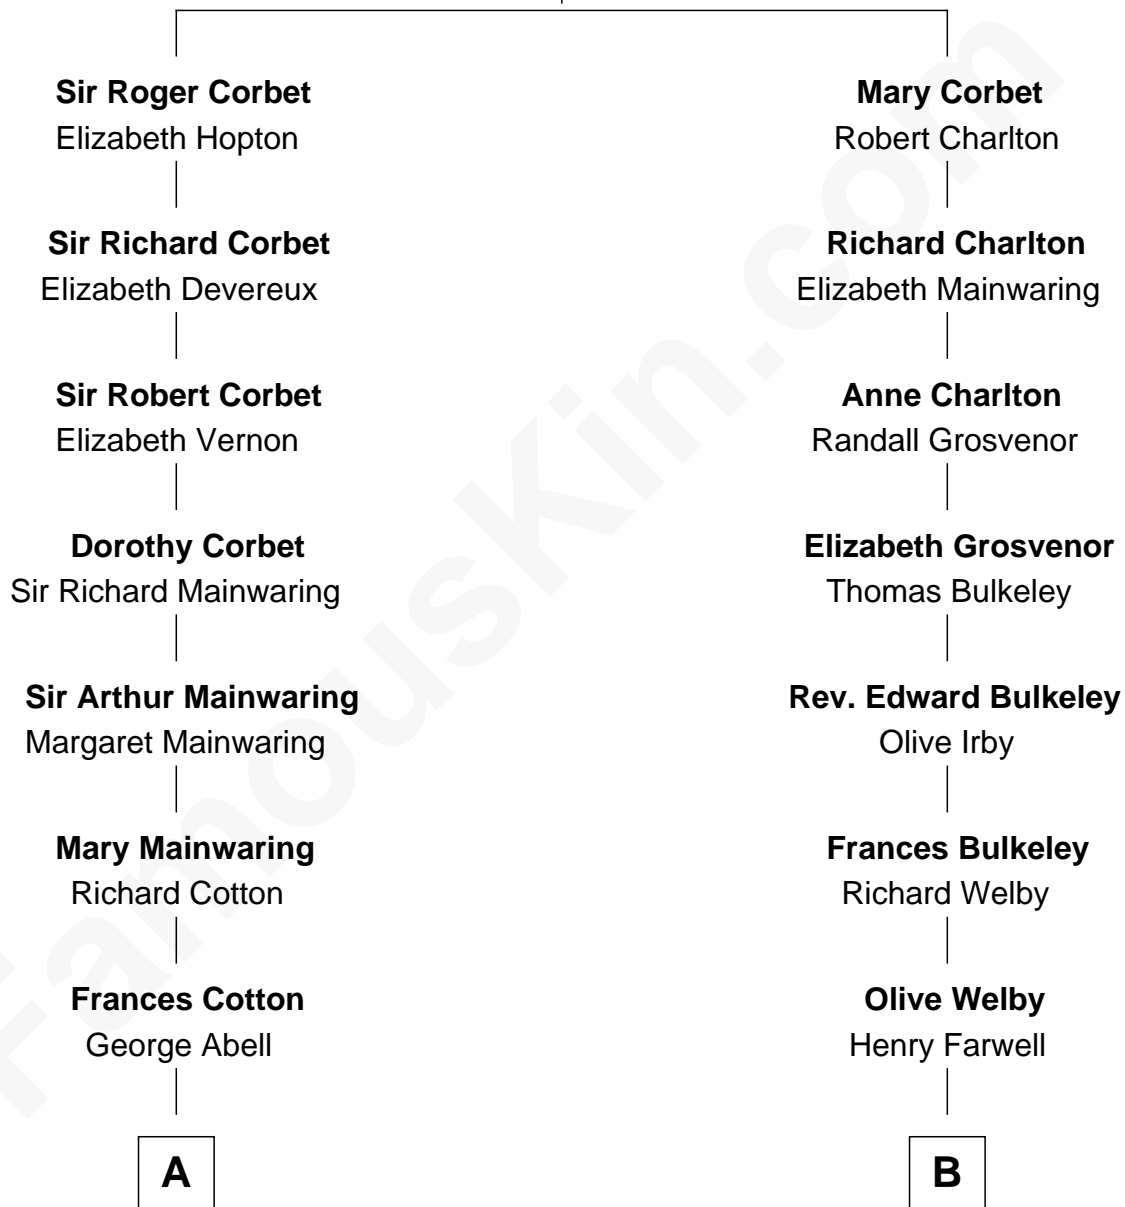

FamousKin.com Relationship Chart of

Ileana Douglas

TV and Movie Actress

17th cousin 1 time removed of

Linda Hamilton

TV and Movie Actress

Sir Robert Corbet

Margaret - - - - -