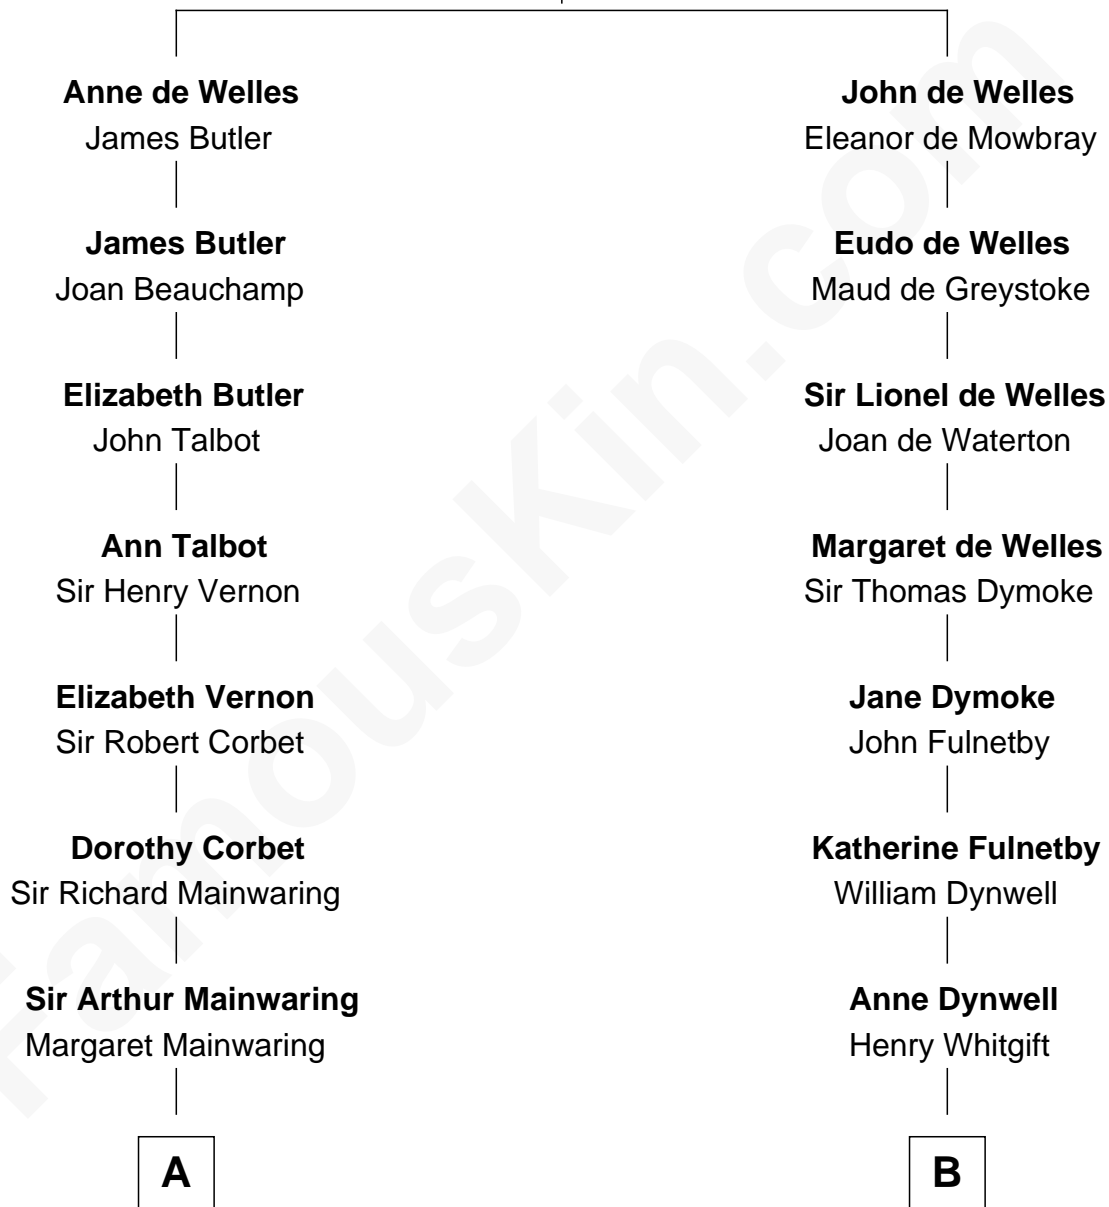

FamousKin.com

Relationship Chart of

Ileana Douglas

TV and Movie Actress

19th cousin 1 time removed of

Linda Hamilton

TV and Movie Actress

John de Welles

Maud de Roos

C

Melvyn Edouard Hesselberg

Rosalind Hightower

Gregory Hesselberg

Joan Georgescu

Illeana Douglas

TV and Movie Actress

D

Taylor Holt

Frances Kyle

Dr. Richard Huckstep Holt

Mildred Alberta Derby

Barbara Kyle Holt

Dr. Carroll Stanford Hamilton

Linda Hamilton