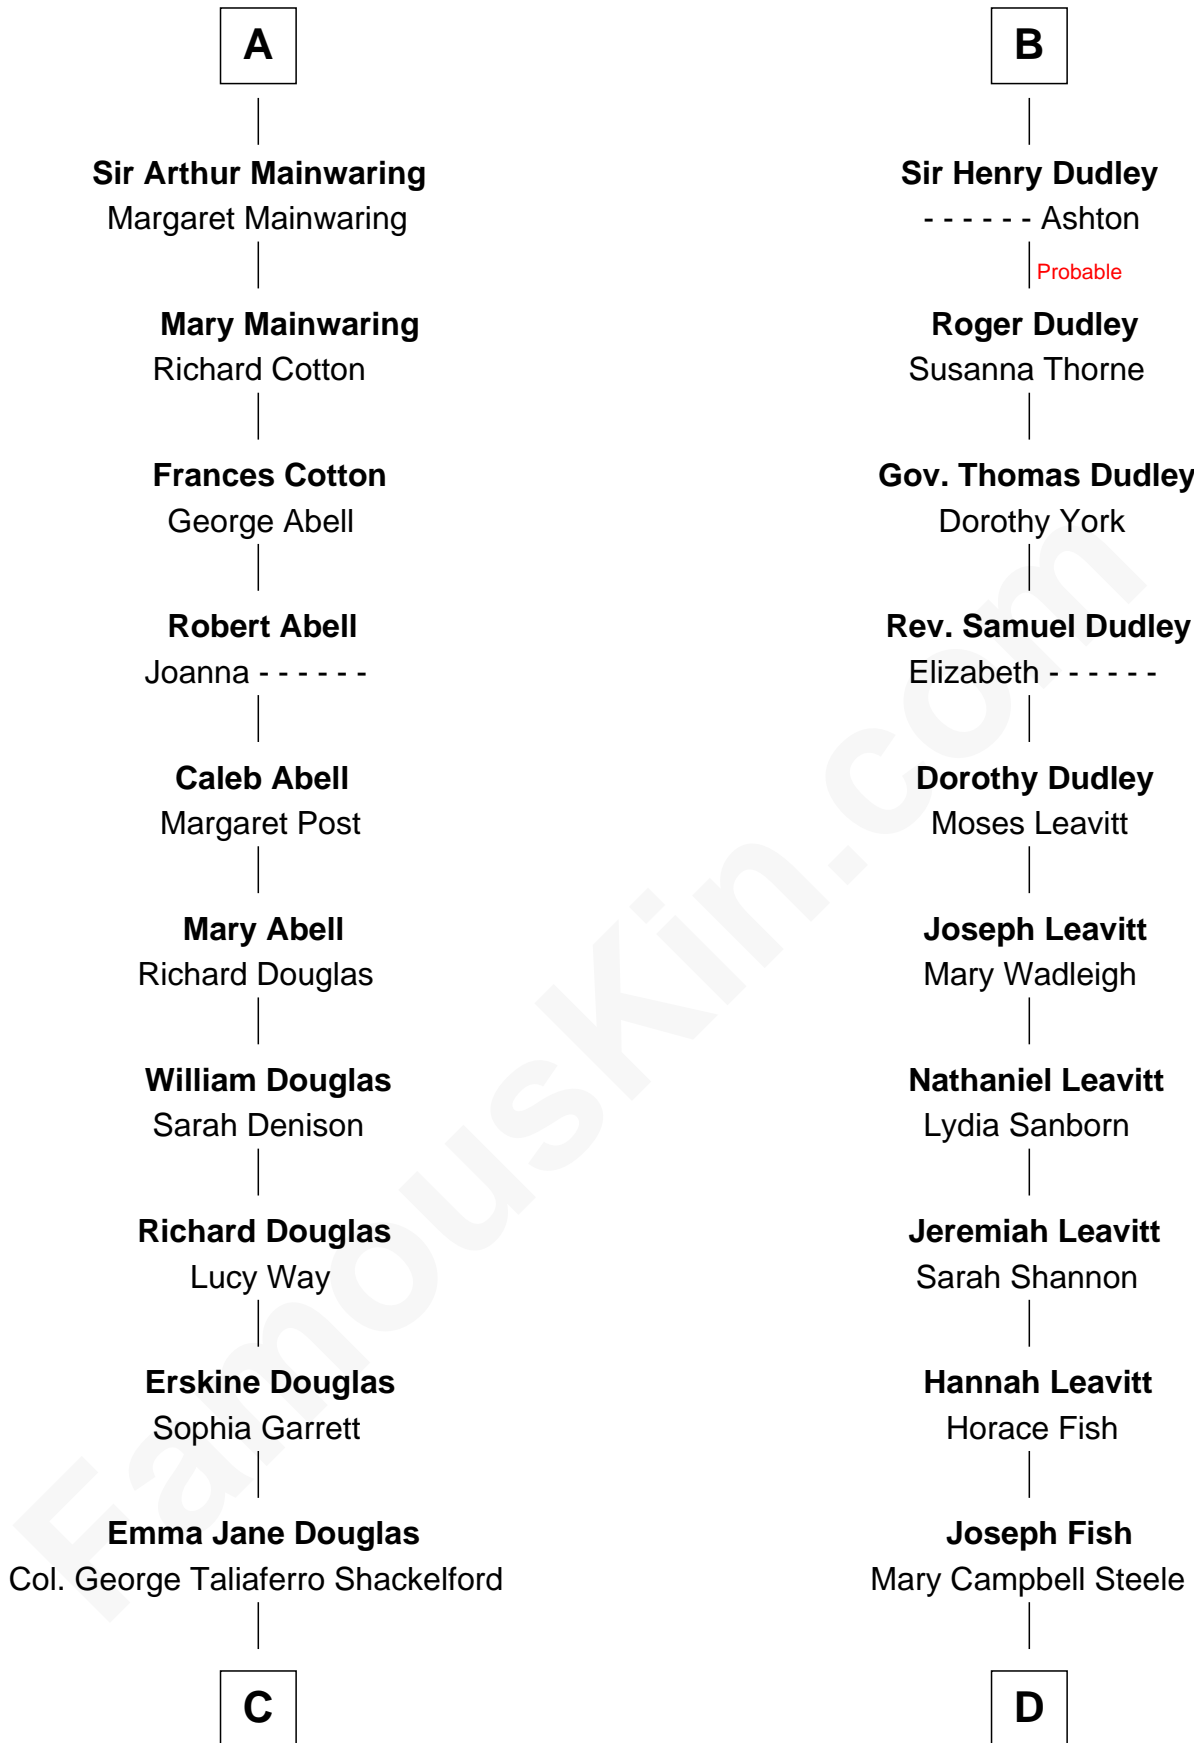

## Relationship Chart of

**Ileana Douglas**

*TV and Movie Actress*

20th cousin 1 time removed of

**Keri Russell**

*TV and Movie Actress*

**Sir William de Ros**  
Margery de Badlesmere

**C**

**Lena Priscilla Shackelford**  
Edouard Gregory Hesselberg

**Melvyn Edouard Hesselberg**  
Rosalind Hightower

**Gregory Hesselberg**  
Joan Georgescu

**Illeana Douglas**  
*TV and Movie Actress*

**D**

**John Lazelle Fish**  
Melvina Cheney