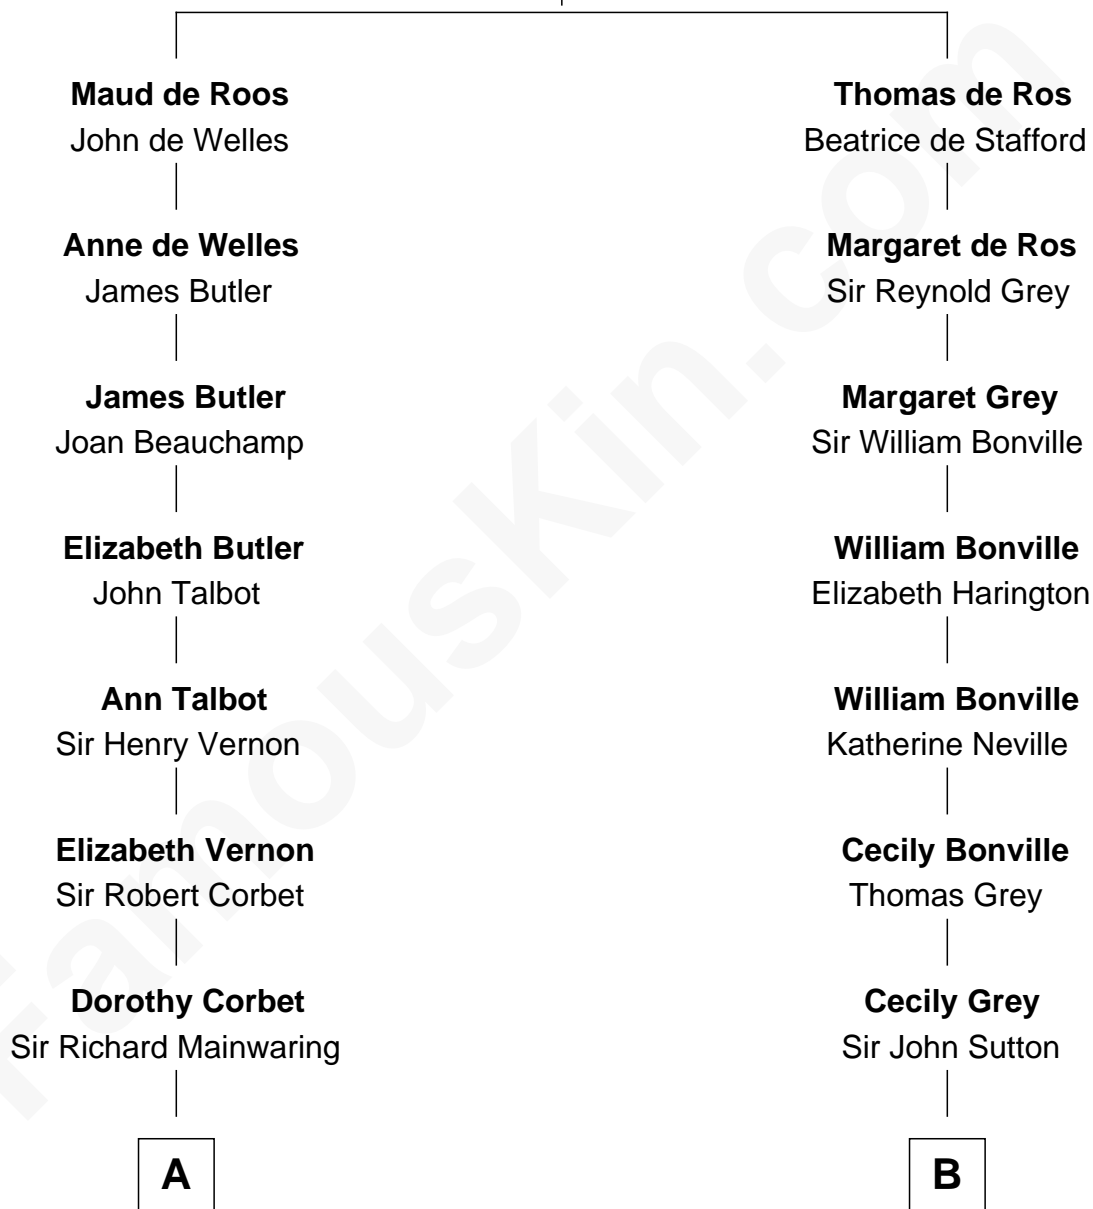

## Relationship Chart of

**Ileana Douglas**

*TV and Movie Actress*

20th cousin 1 time removed of

**Keri Russell**

*TV and Movie Actress*

**Sir William de Ros**  
Margery de Badlesmere

**C**

**Lena Priscilla Shackelford**  
Edouard Gregory Hesselberg

**Melvyn Edouard Hesselberg**  
Rosalind Hightower

**Gregory Hesselberg**  
Joan Georgescu

**Illeana Douglas**  
*TV and Movie Actress*

**D**

**John Lazelle Fish**  
Melvina Cheney