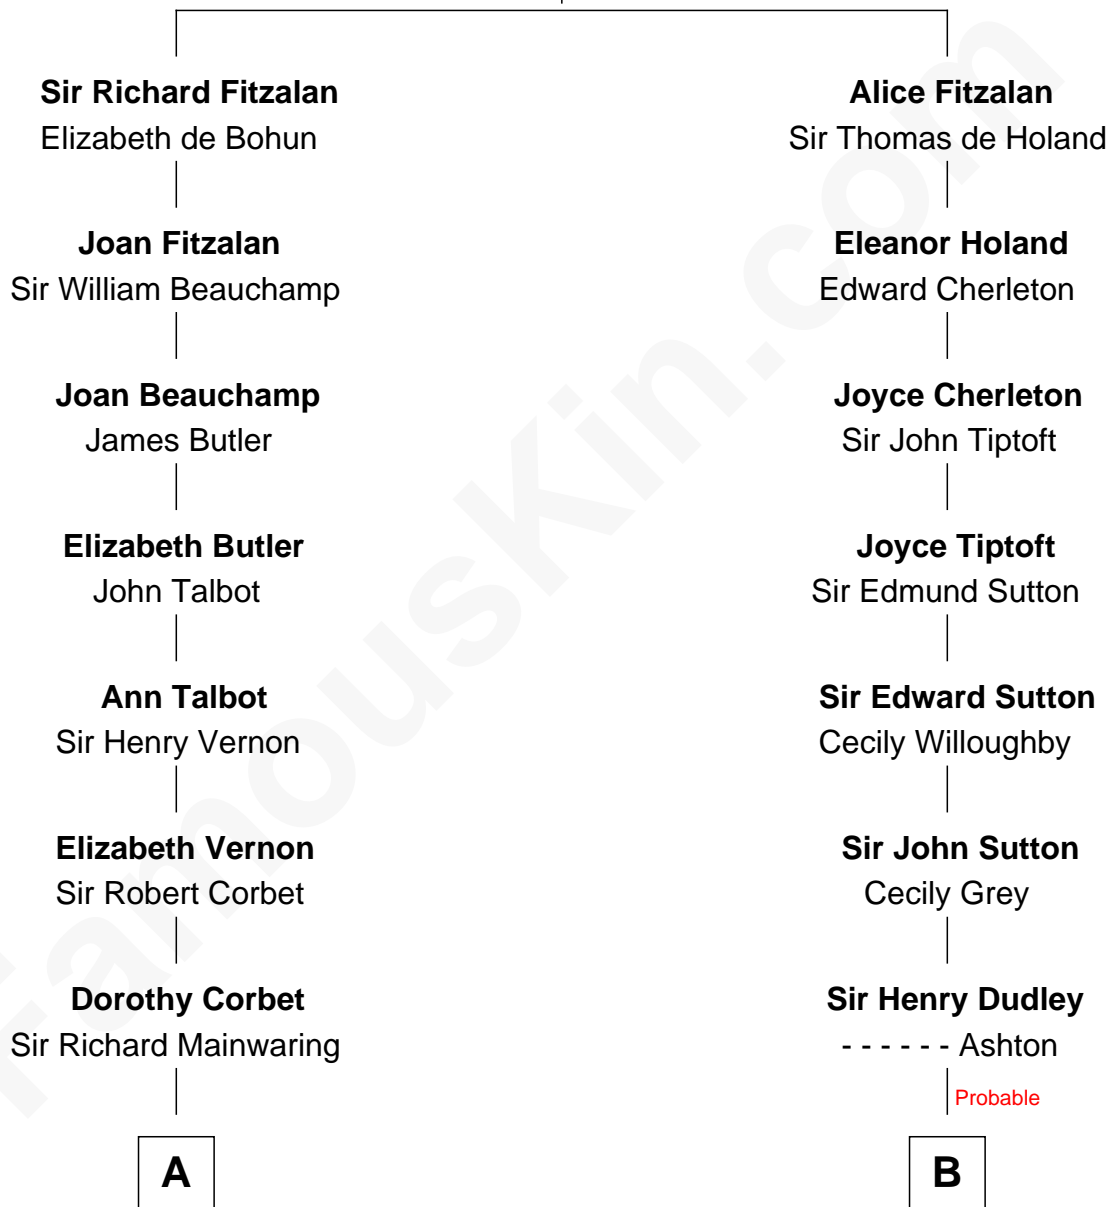

# FamousKin.com Relationship Chart of

**Illeana Douglas**

*TV and Movie Actress*

20th cousin of

**Keri Russell**

*TV and Movie Actress*

**Richard Fitzalan**  
Eleanor Plantagenet

**C**

**Lena Priscilla Shackelford**  
Edouard Gregory Hesselberg

**Melvyn Edouard Hesselberg**  
Rosalind Hightower

**Gregory Hesselberg**  
Joan Georgescu

**Illeana Douglas**  
*TV and Movie Actress*

**D**

**Karl Joseph Fish**  
Mary Emma McNeil

**Emma Inez Fish**  
Kermit Sylvester Stephens

**Stephanie Stephens**  
David Harold Russell

**Keri Russell**  
*TV and Movie Actress*

FamousKin.com