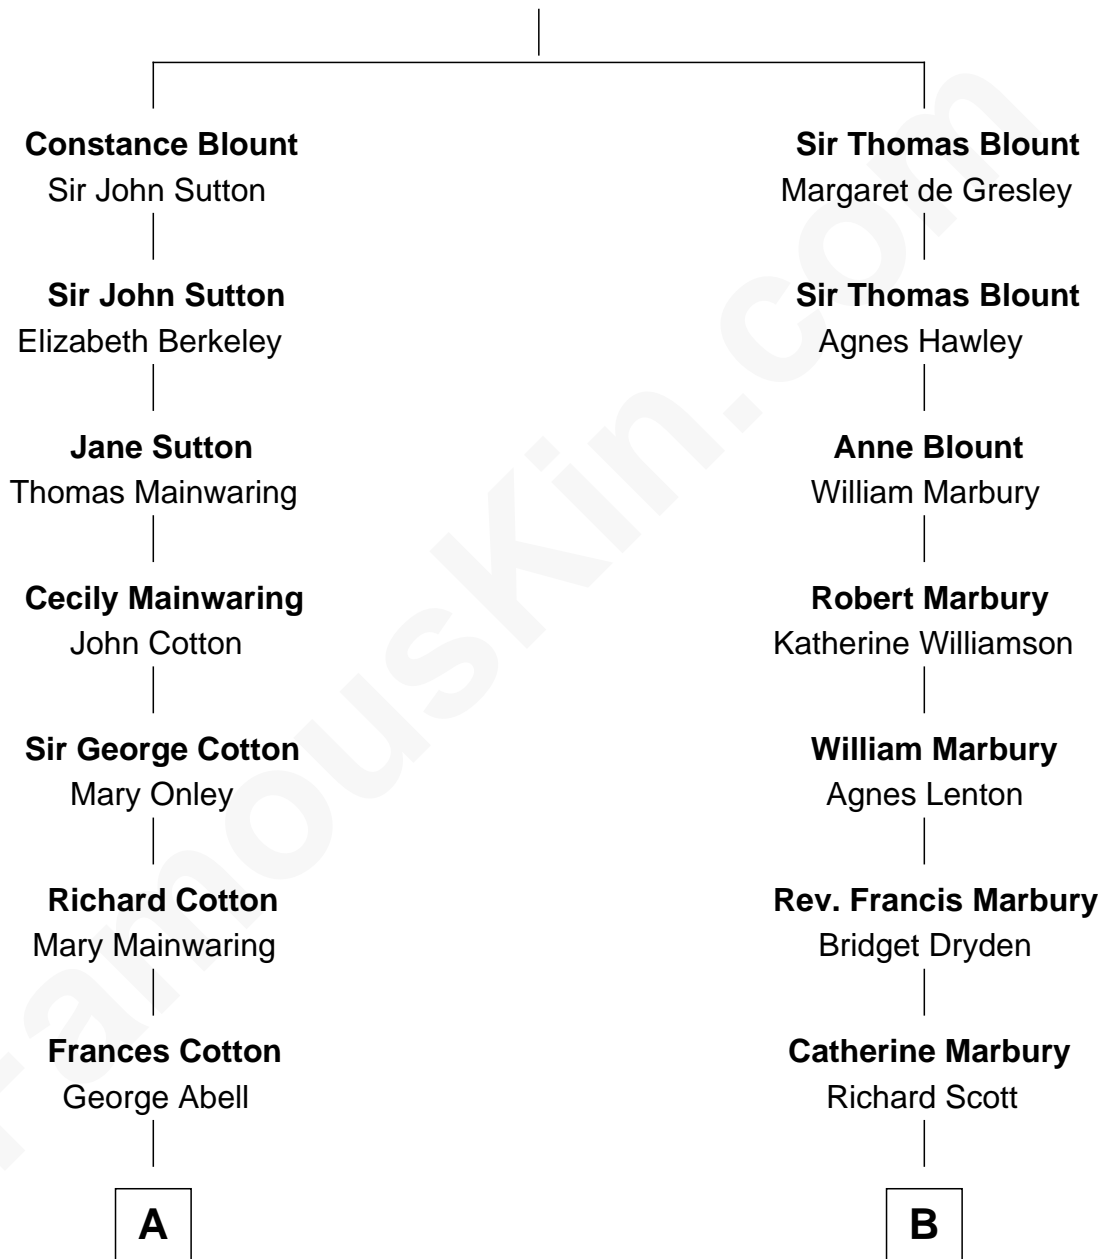

# FamousKin.com Relationship Chart of

**Illeana Douglas**

*TV and Movie Actress*

16th cousin 1 time removed of

**Amelia Earhart**

*Aviation Pioneer*

**Sir Walter Blount**

Sancha de Ayala

Illeana Douglas photo by [Lan Bui](#) (CC BY-SA 2.0)

Amelia Earhart photo by [Pacific Aviation Museum](#) (CC BY 2.0)