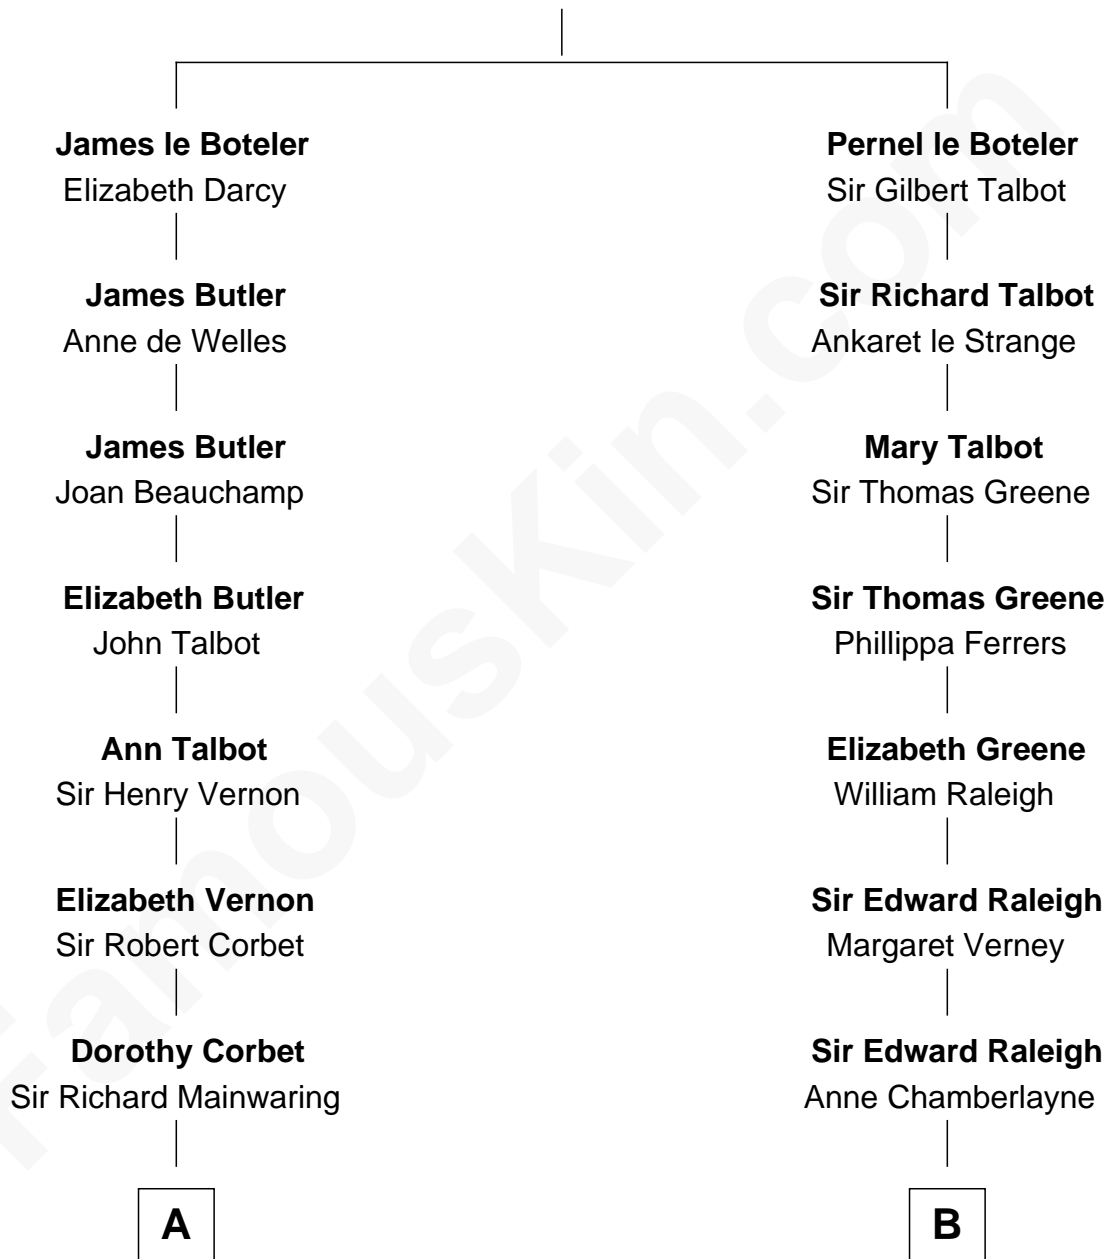

FamousKin.com Relationship Chart of

Illeana Douglas

TV and Movie Actress

20th cousin of

Amelia Earhart

Aviation Pioneer

Sir James le Boteler

Eleanor de Bohun