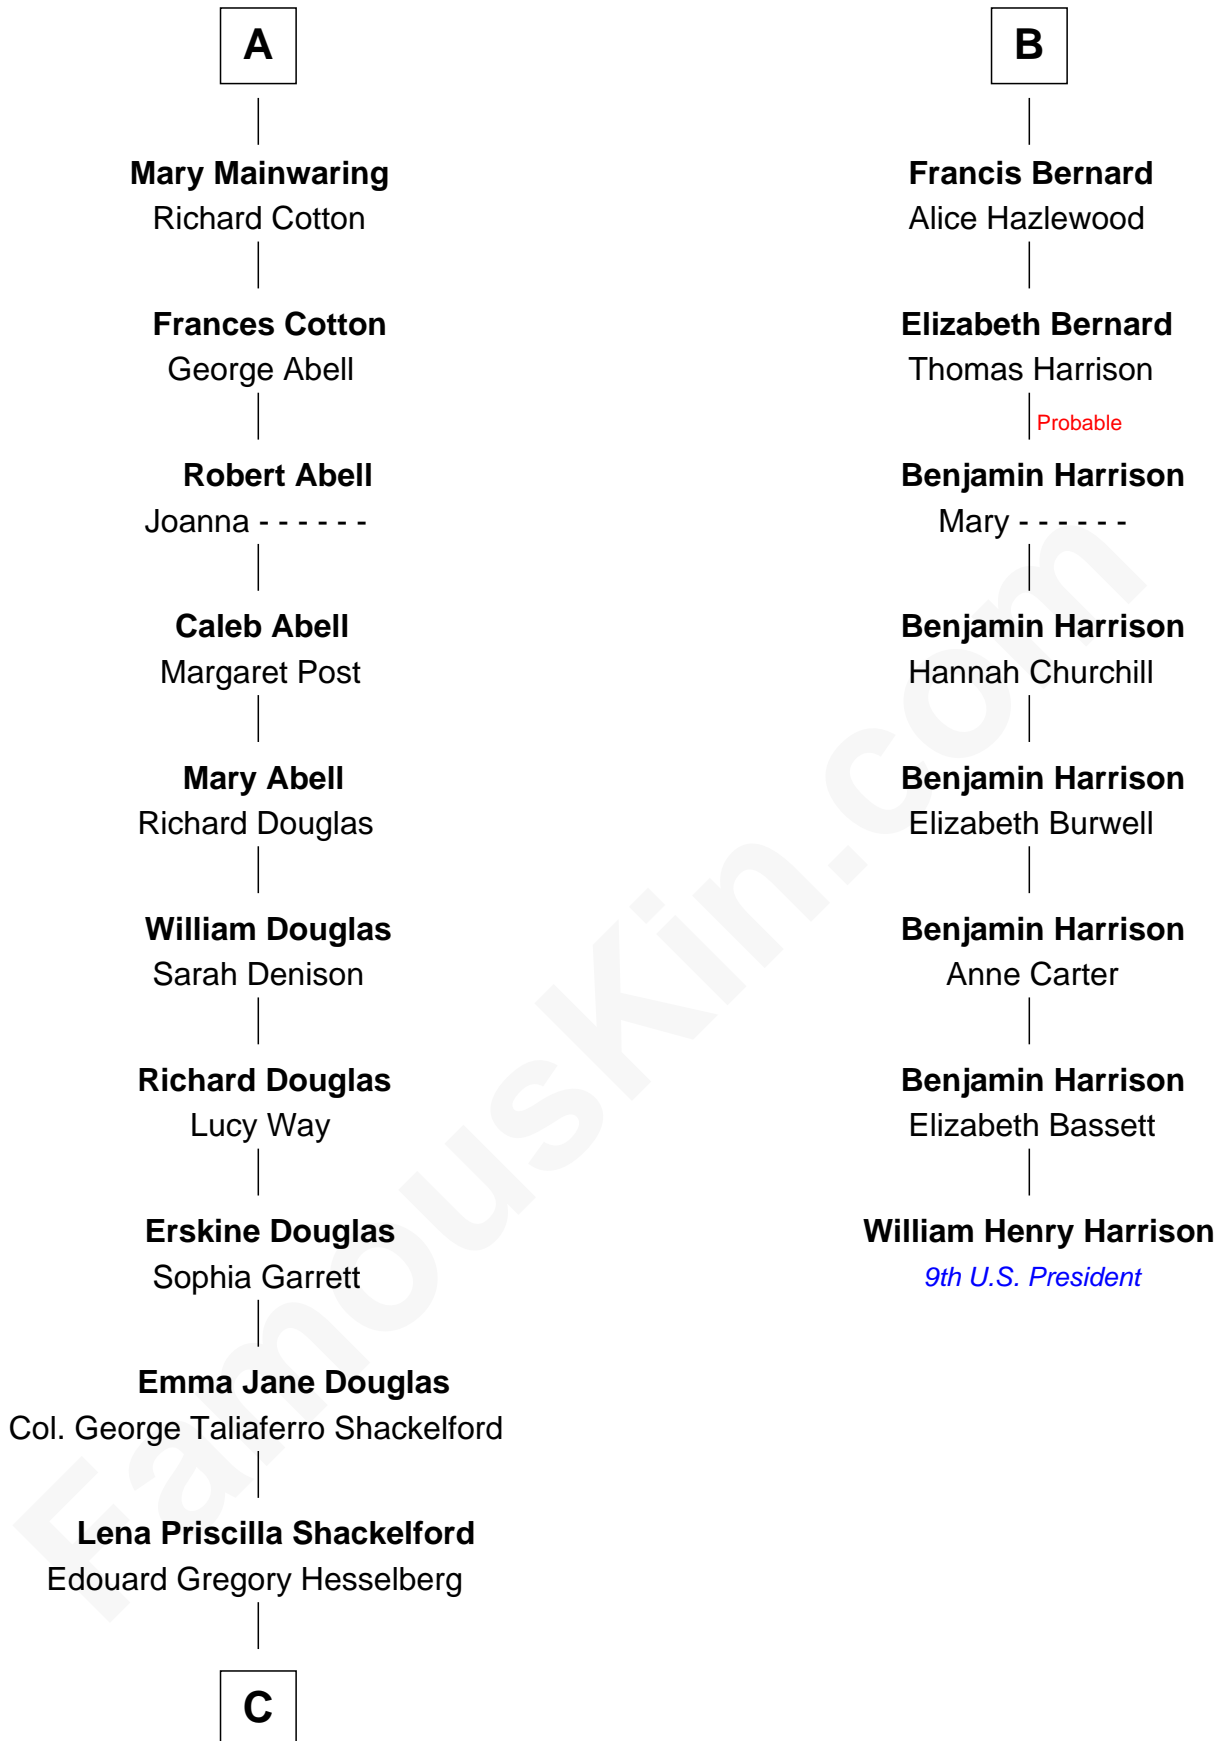

FamousKin.com Relationship Chart of

Ileana Douglas

TV and Movie Actress

14th cousin 5 times removed of

William Henry Harrison

9th U.S. President

Sir Thomas de Beauchamp

Katherine de Mortimer

Sir William Beauchamp

Joan Fitzalan

Joan Beauchamp

James Butler

Elizabeth Butler

John Talbot

Ann Talbot

Sir Henry Vernon

Elizabeth Vernon

Sir Robert Corbet

Dorothy Corbet

Sir Richard Mainwaring

Sir Arthur Mainwaring

Margaret Mainwaring

A

Philippa de Beauchamp

John Bernard

John Bernard

Margaret Daundelyn

John Bernard

Cecily Muscote

B

C

—
Melvyn Edouard Hesselberg