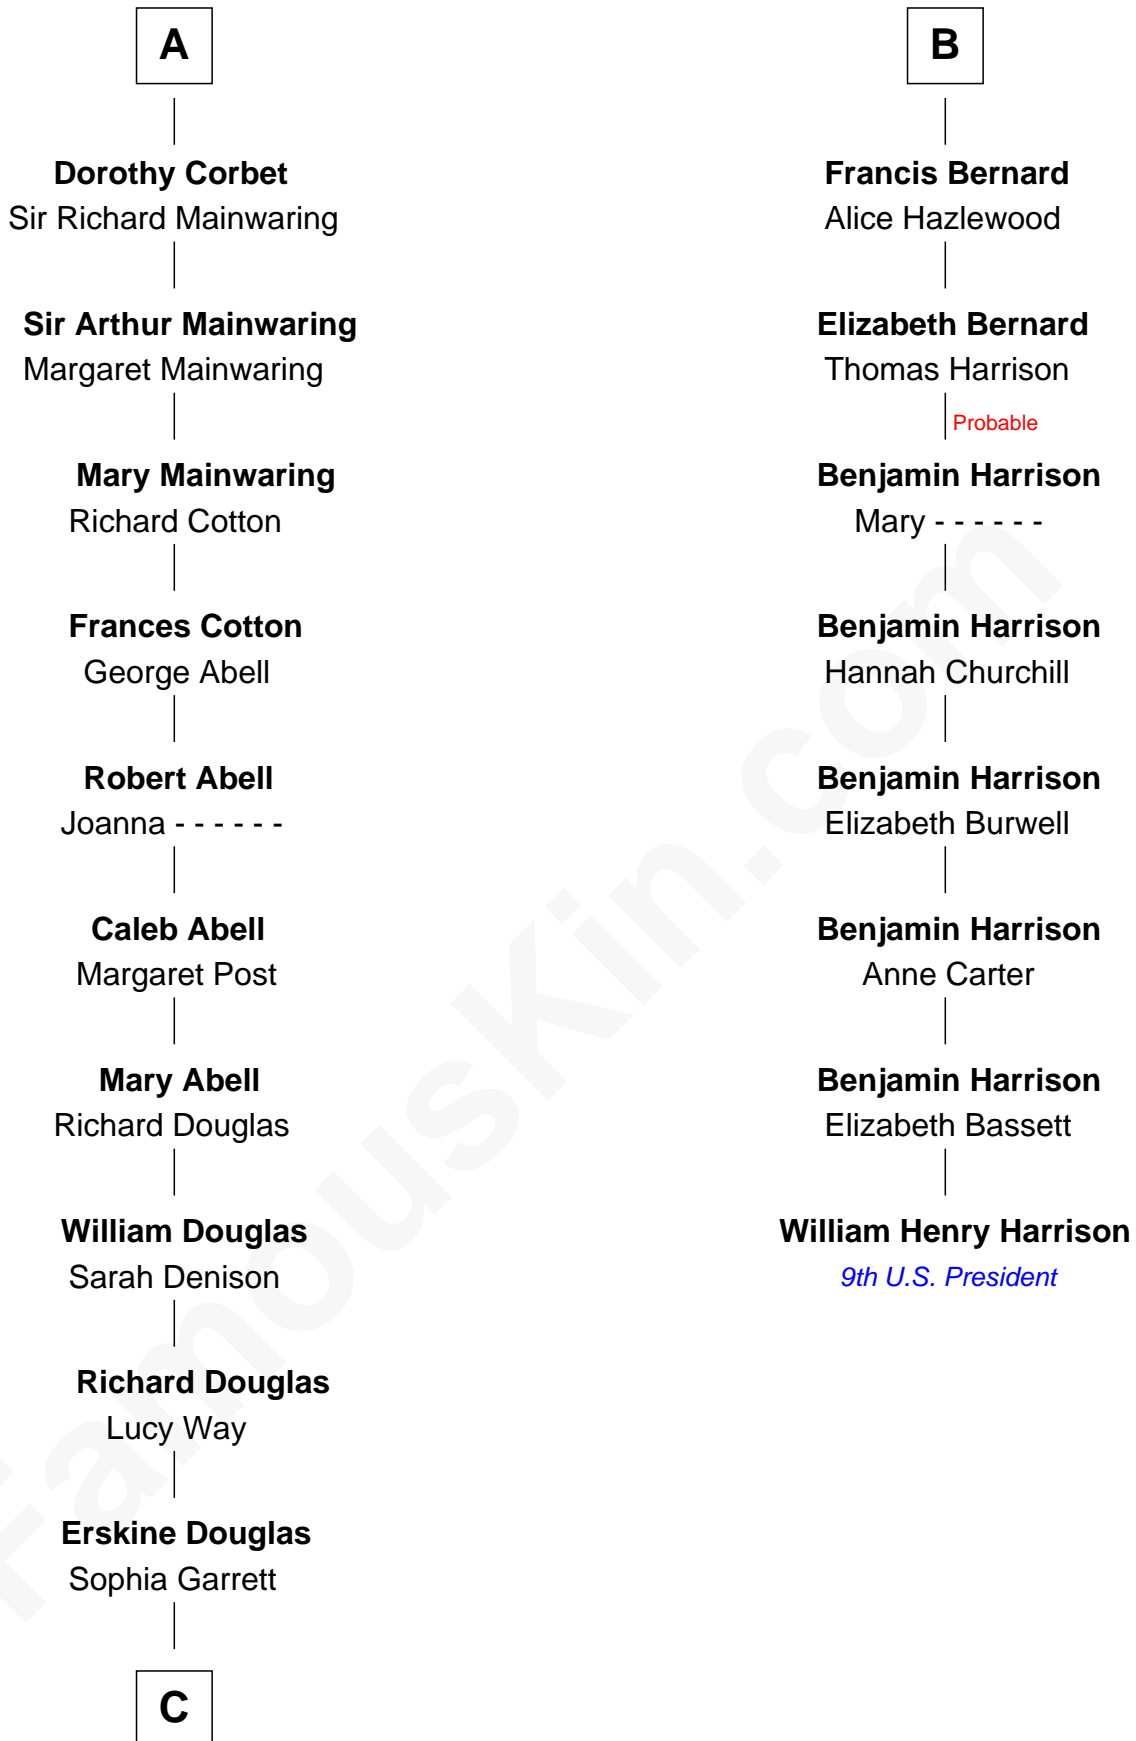

FamousKin.com Relationship Chart of

Ileana Douglas

TV and Movie Actress

14th cousin 7 times removed of

William Henry Harrison

9th U.S. President

C

Emma Jane Douglas
Col. George Taliaferro Shackelford

Lena Priscilla Shackelford
Edouard Gregory Hesselberg

Melvyn Edouard Hesselberg
Rosalind Hightower

Gregory Hesselberg
Joan Georgescu

Illeana Douglas
TV and Movie Actress