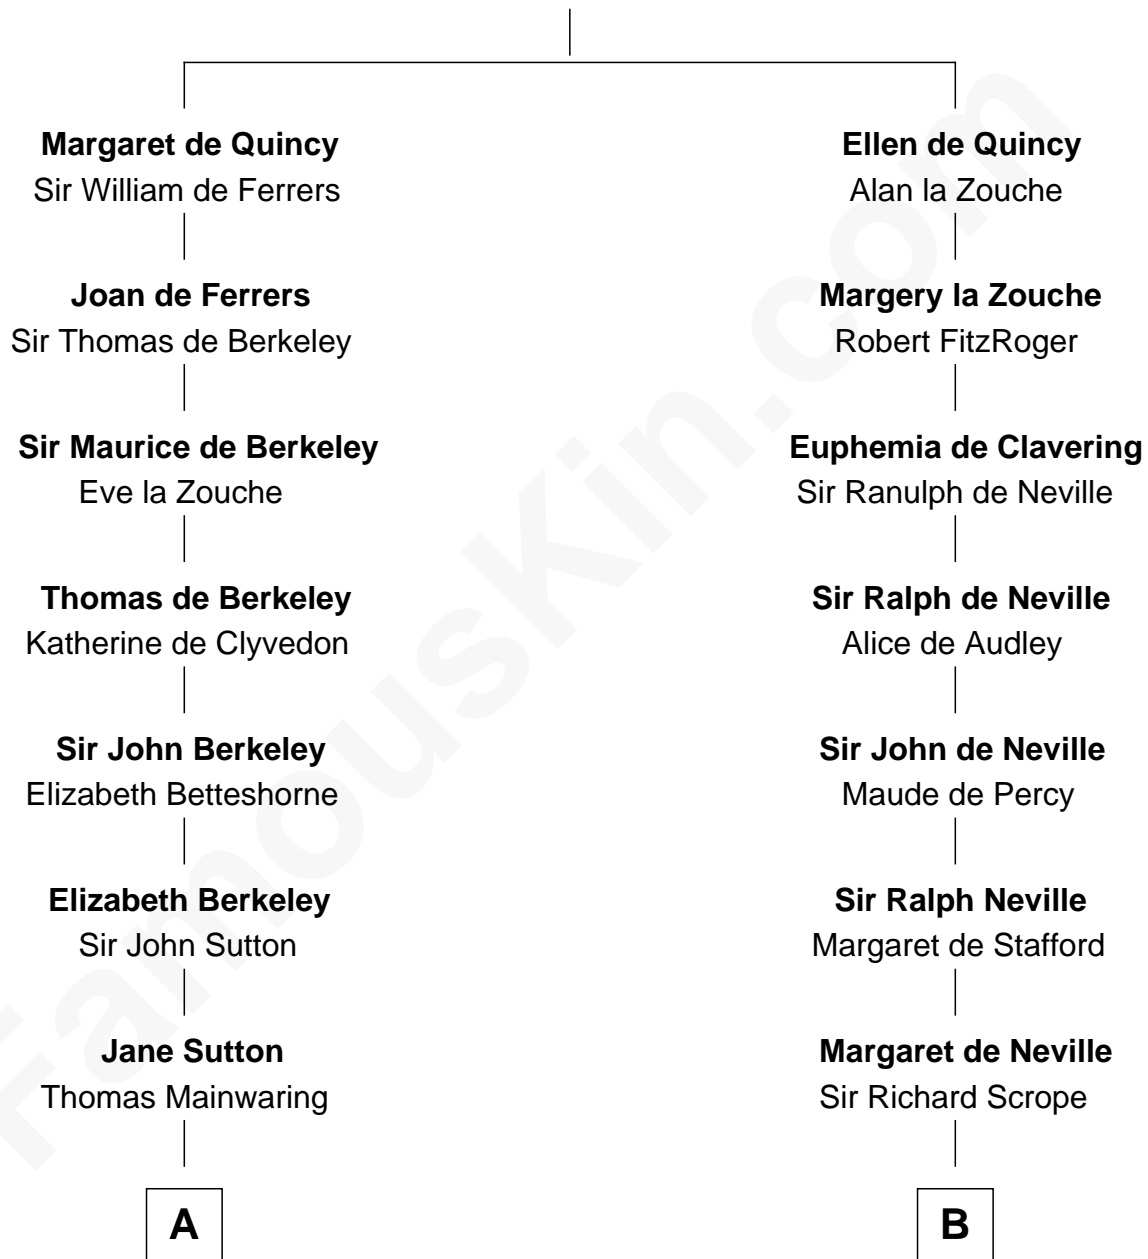

FamousKin.com Relationship Chart of

Ileana Douglas

TV and Movie Actress

18th cousin 3 times removed of

William Henry Harrison

9th U.S. President

Sir Roger de Quincy

Helen of Galloway

C

Emma Jane Douglas
Col. George Taliaferro Shackelford

Lena Priscilla Shackelford
Edouard Gregory Hesselberg

Melvyn Edouard Hesselberg
Rosalind Hightower

Gregory Hesselberg
Joan Georgescu

Illeana Douglas
TV and Movie Actress

D

Benjamin Harrison
Elizabeth Bassett

William Henry Harrison
9th U.S. President

FamousKin.com