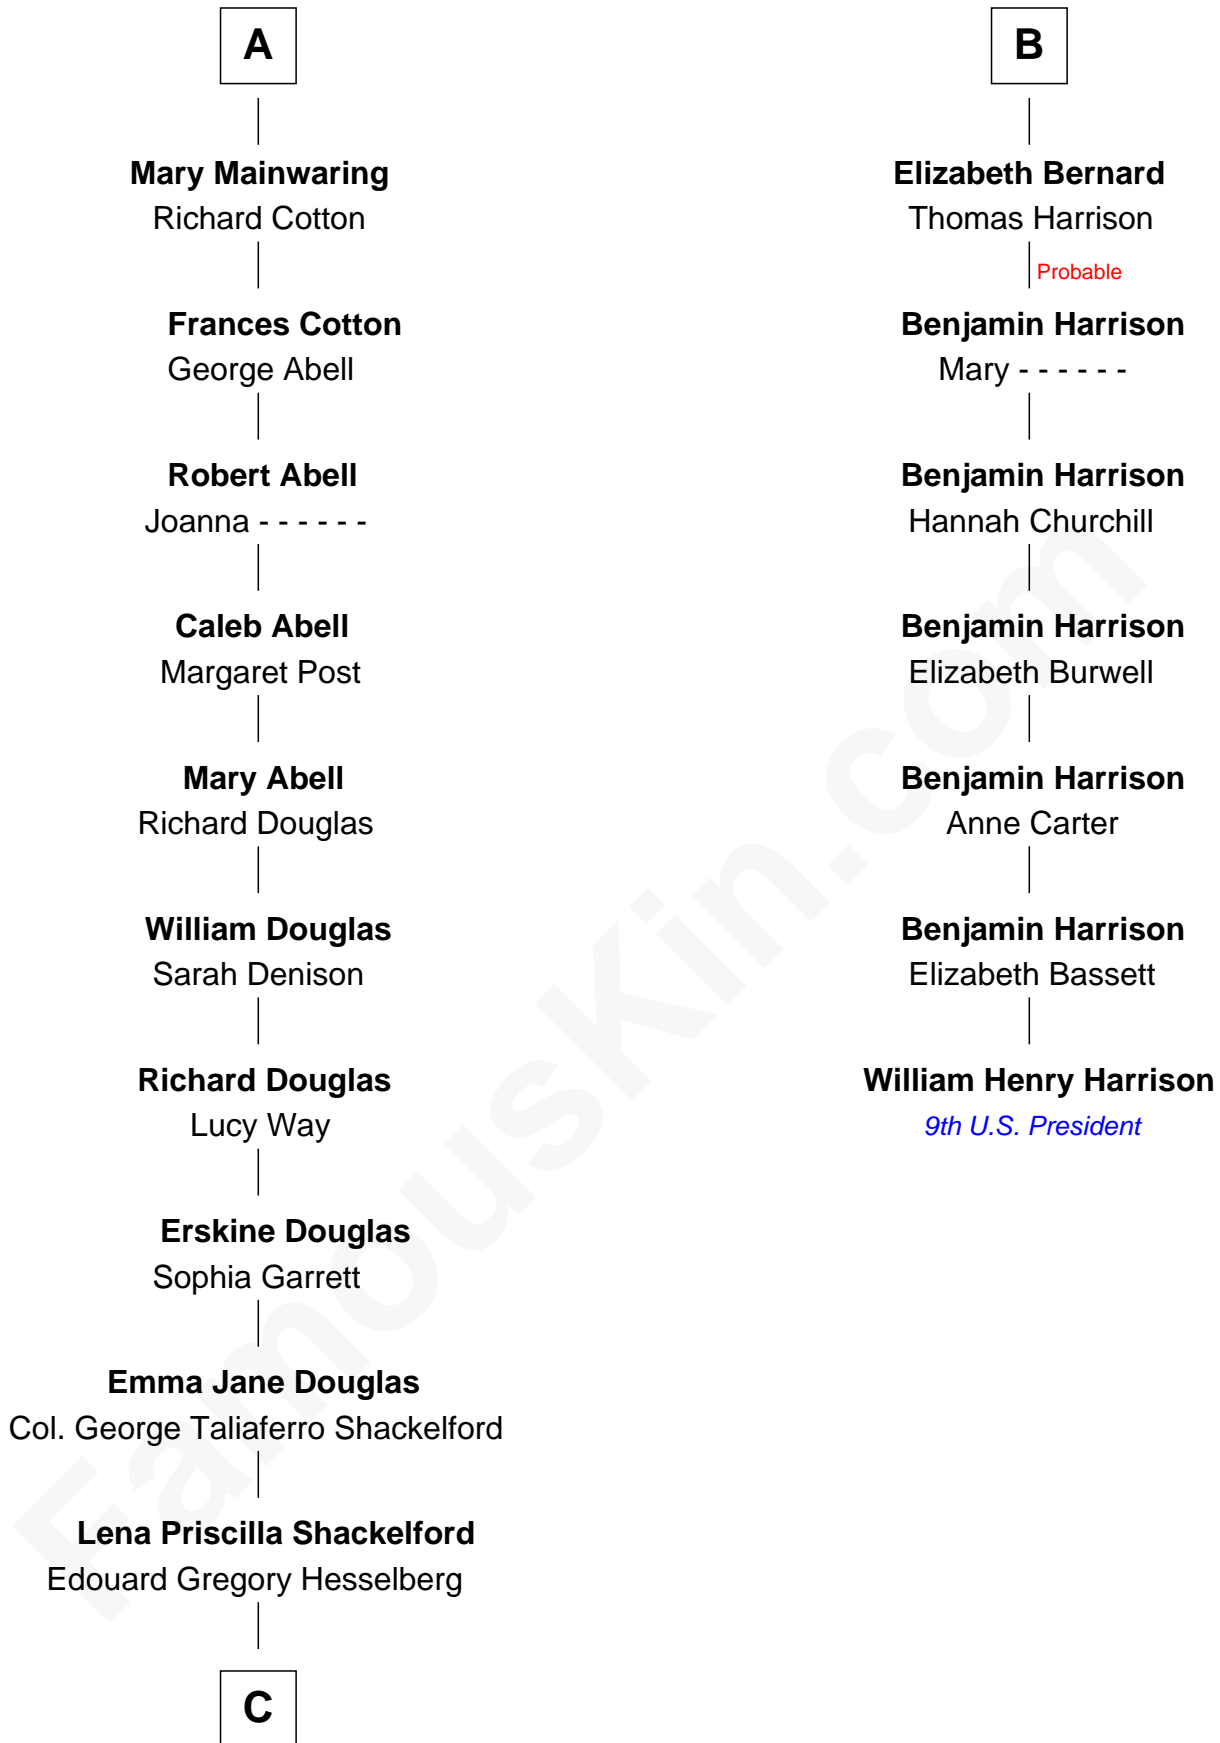

FamousKin.com Relationship Chart of

Ileana Douglas

TV and Movie Actress

13th cousin 6 times removed of

William Henry Harrison

9th U.S. President

John de Welles

Maud de Roos

C

—
Melvyn Edouard Hesselberg

Rosalind Hightower

—
Gregory Hesselberg

Joan Georgescu

—
Illeana Douglas

TV and Movie Actress

FamousKin.com