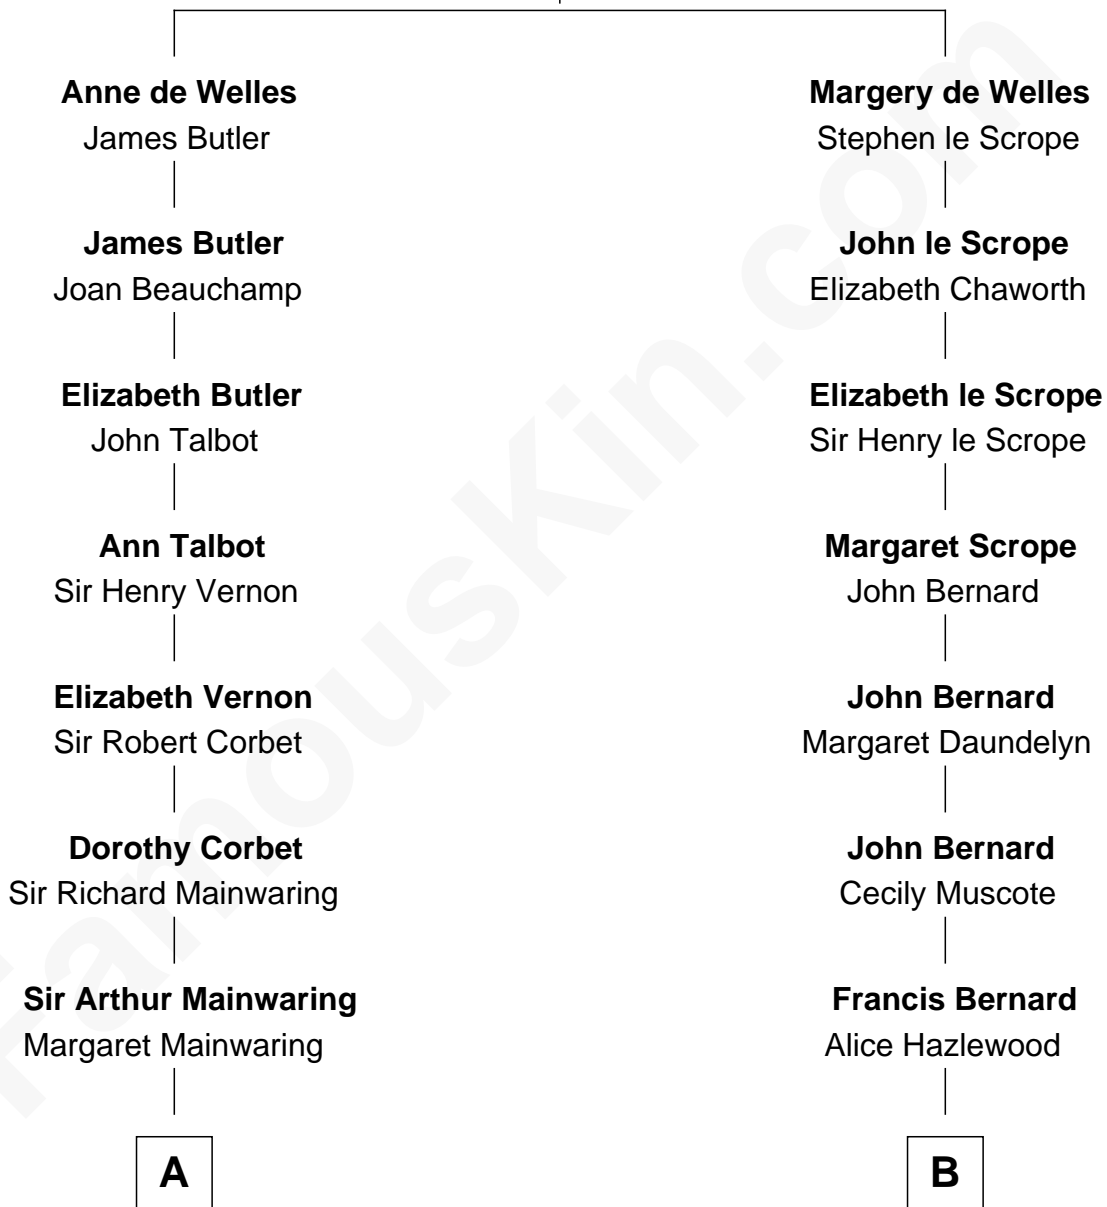

FamousKin.com Relationship Chart of

Ileana Douglas

TV and Movie Actress

13th cousin 6 times removed of

William Henry Harrison

9th U.S. President

John de Welles

Maud de Roos

C

—
Melvyn Edouard Hesselberg

Rosalind Hightower

—
Gregory Hesselberg

Joan Georgescu

—
Illeana Douglas

TV and Movie Actress

FamousKin.com