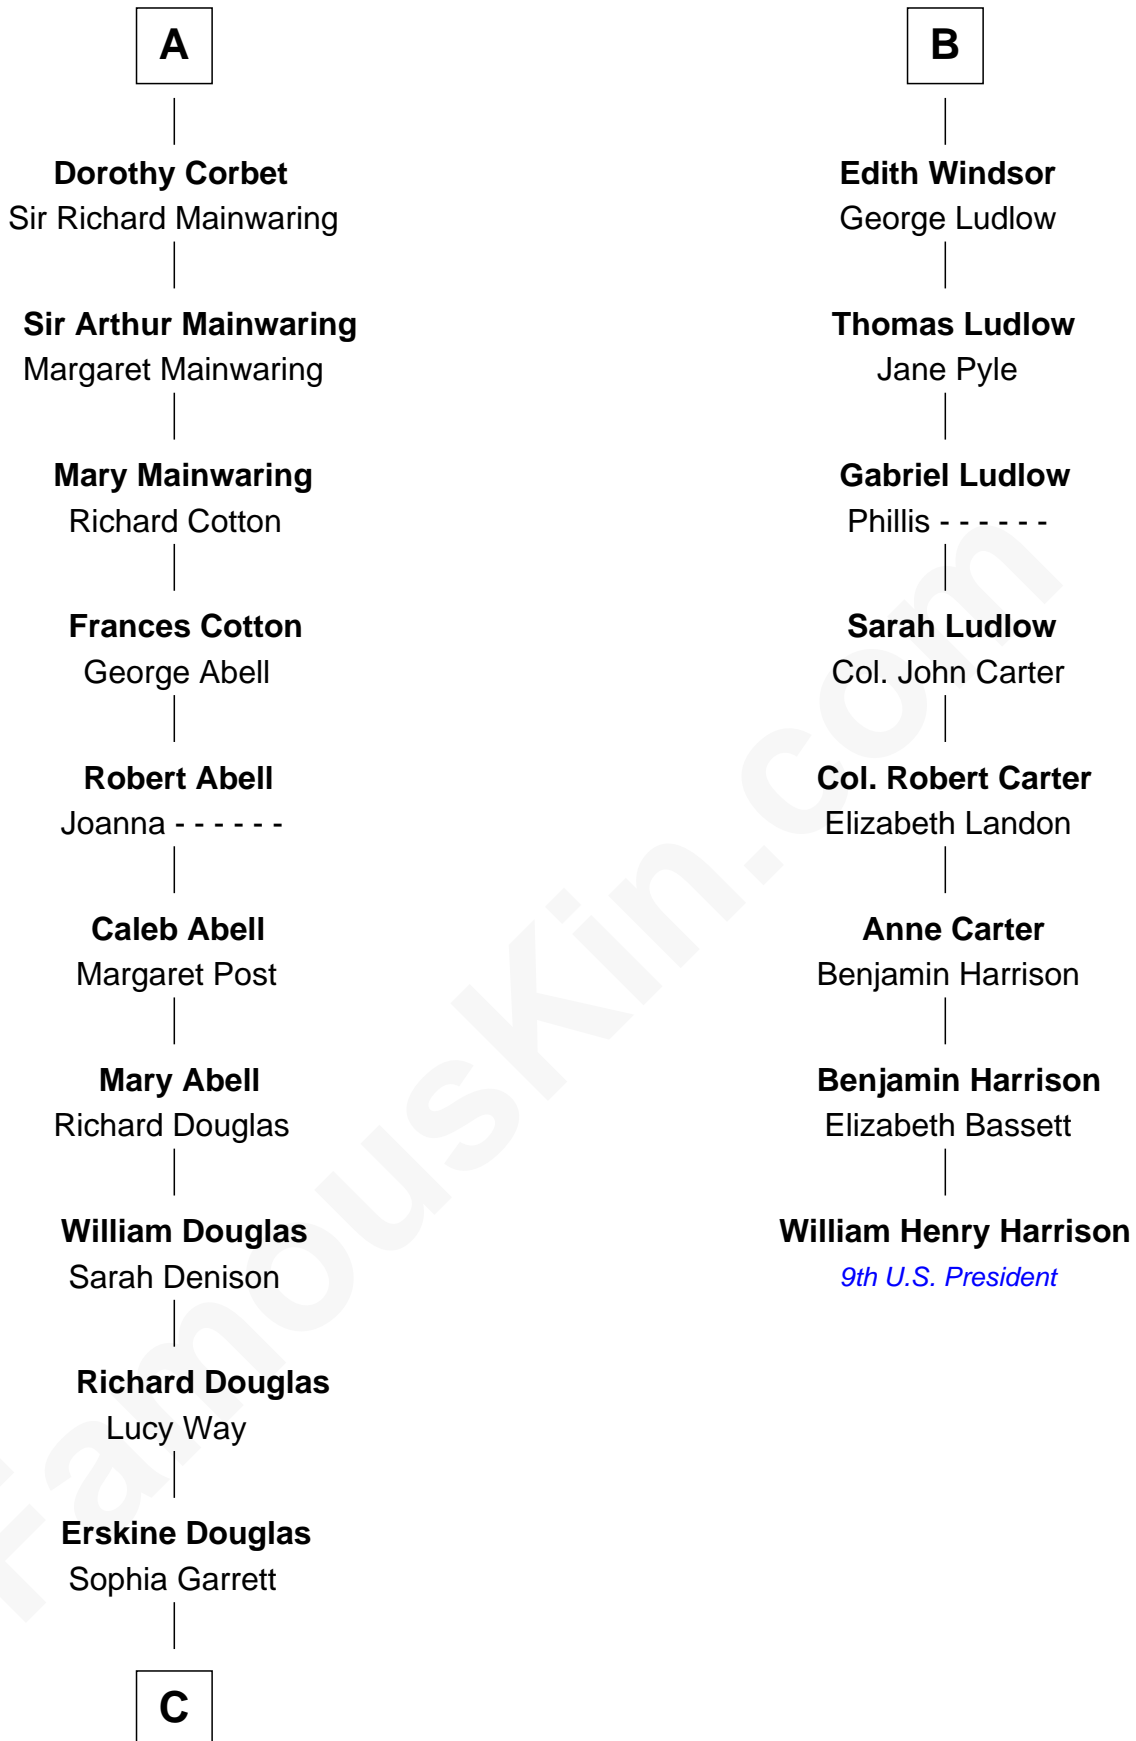

FamousKin.com Relationship Chart of

Ileana Douglas

TV and Movie Actress

14th cousin 7 times removed of

William Henry Harrison

9th U.S. President

Humphrey de Bohun
Elizabeth Plantagenet

Eleanor de Bohun
Sir James le Boteler

James le Boteler
Elizabeth Darcy

James Butler
Anne de Welles

James Butler
Joan Beauchamp

Elizabeth Butler
John Talbot

Ann Talbot
Sir Henry Vernon

Elizabeth Vernon
Sir Robert Corbet

A

Margaret de Bohun
Sir Hugh de Courtnay

Elizabeth de Courtnay
Sir Andrew Luttrell

Sir Hugh Luttrell
Catherine de Beaumont

Elizabeth Luttrell
John Stratton

Elizabeth Stratton
John Andrews

Elizabeth Andrews
Sir Thomas de Windsor

Sir Andrews de Windsor
Elizabeth Blount

B

C

Emma Jane Douglas
Col. George Taliaferro Shackelford

Lena Priscilla Shackelford
Edouard Gregory Hesselberg

Melvyn Edouard Hesselberg
Rosalind Hightower

Gregory Hesselberg
Joan Georgescu

Illeana Douglas
TV and Movie Actress