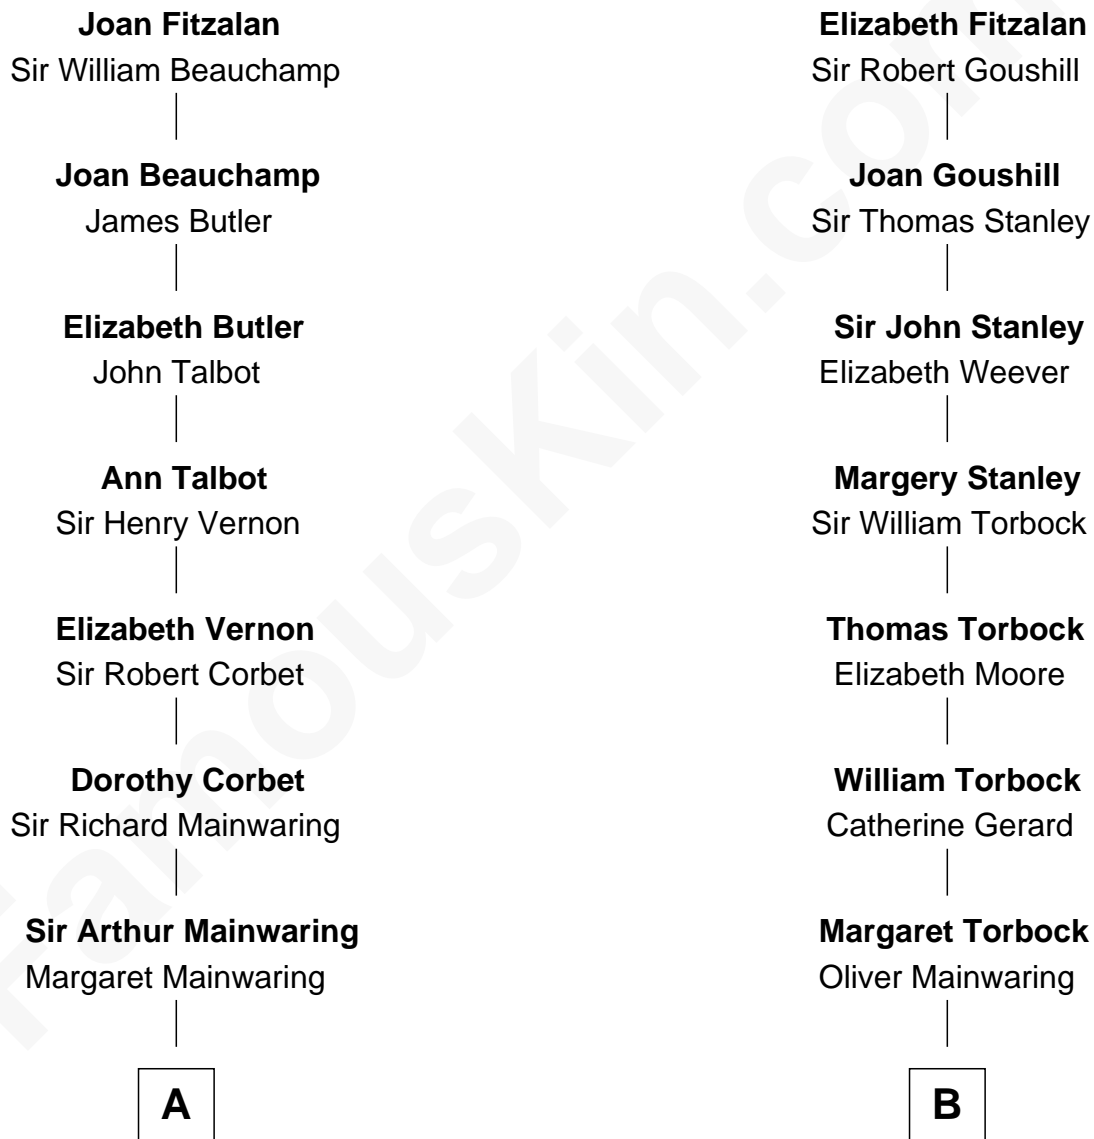

FamousKin.com Relationship Chart of

Ileana Douglas

TV and Movie Actress

19th cousin of

Ed Helms

TV and Movie Actor

Sir Richard Fitzalan

Elizabeth de Bohun