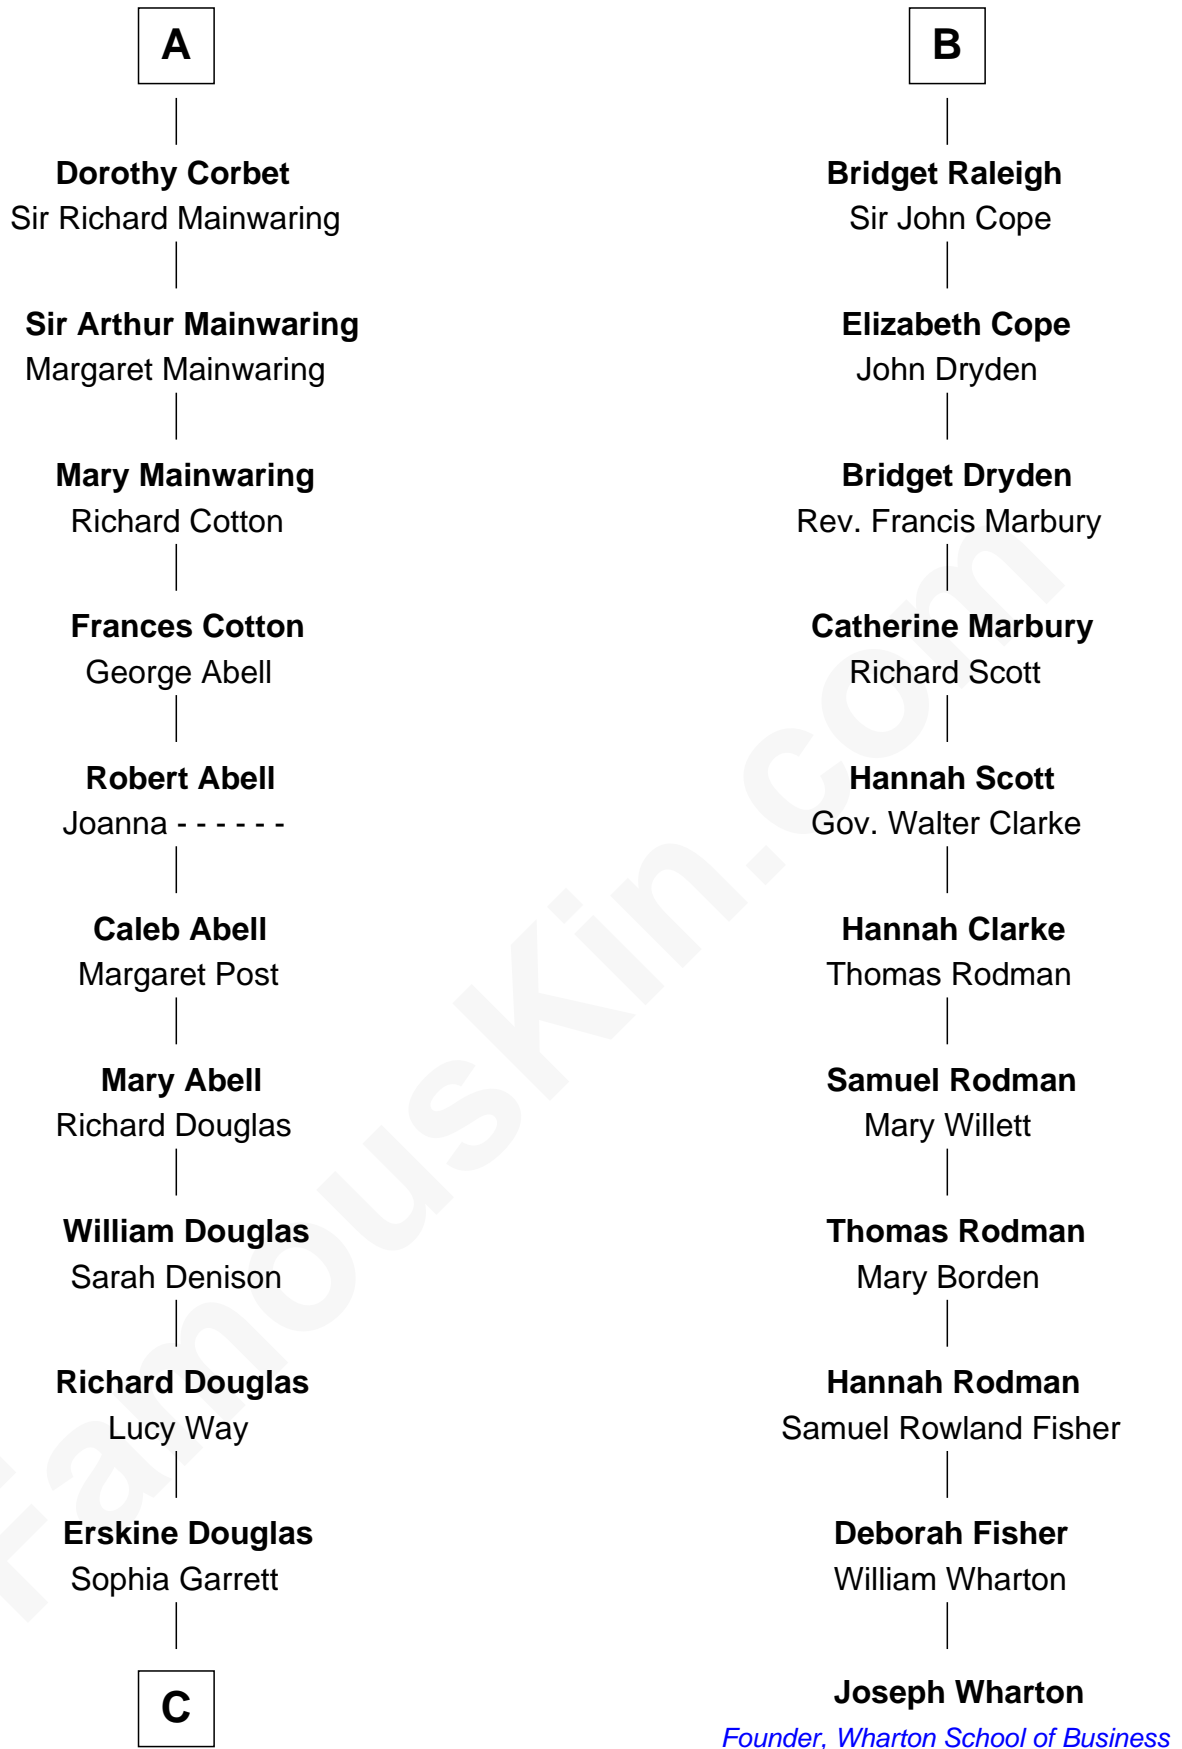

# FamousKin.com Relationship Chart of

**Illeana Douglas**

*TV and Movie Actress*

17th cousin 4 times removed of

**Joseph Wharton**

*Founder of the Wharton School of Business*

**Edmund Fitzalan**

Alice de Warenne

**C**

**Emma Jane Douglas**  
Col. George Taliaferro Shackelford

**Lena Priscilla Shackelford**  
Edouard Gregory Hesselberg

**Melvyn Edouard Hesselberg**  
Rosalind Hightower

**Gregory Hesselberg**  
Joan Georgescu

**Illeana Douglas**  
*TV and Movie Actress*