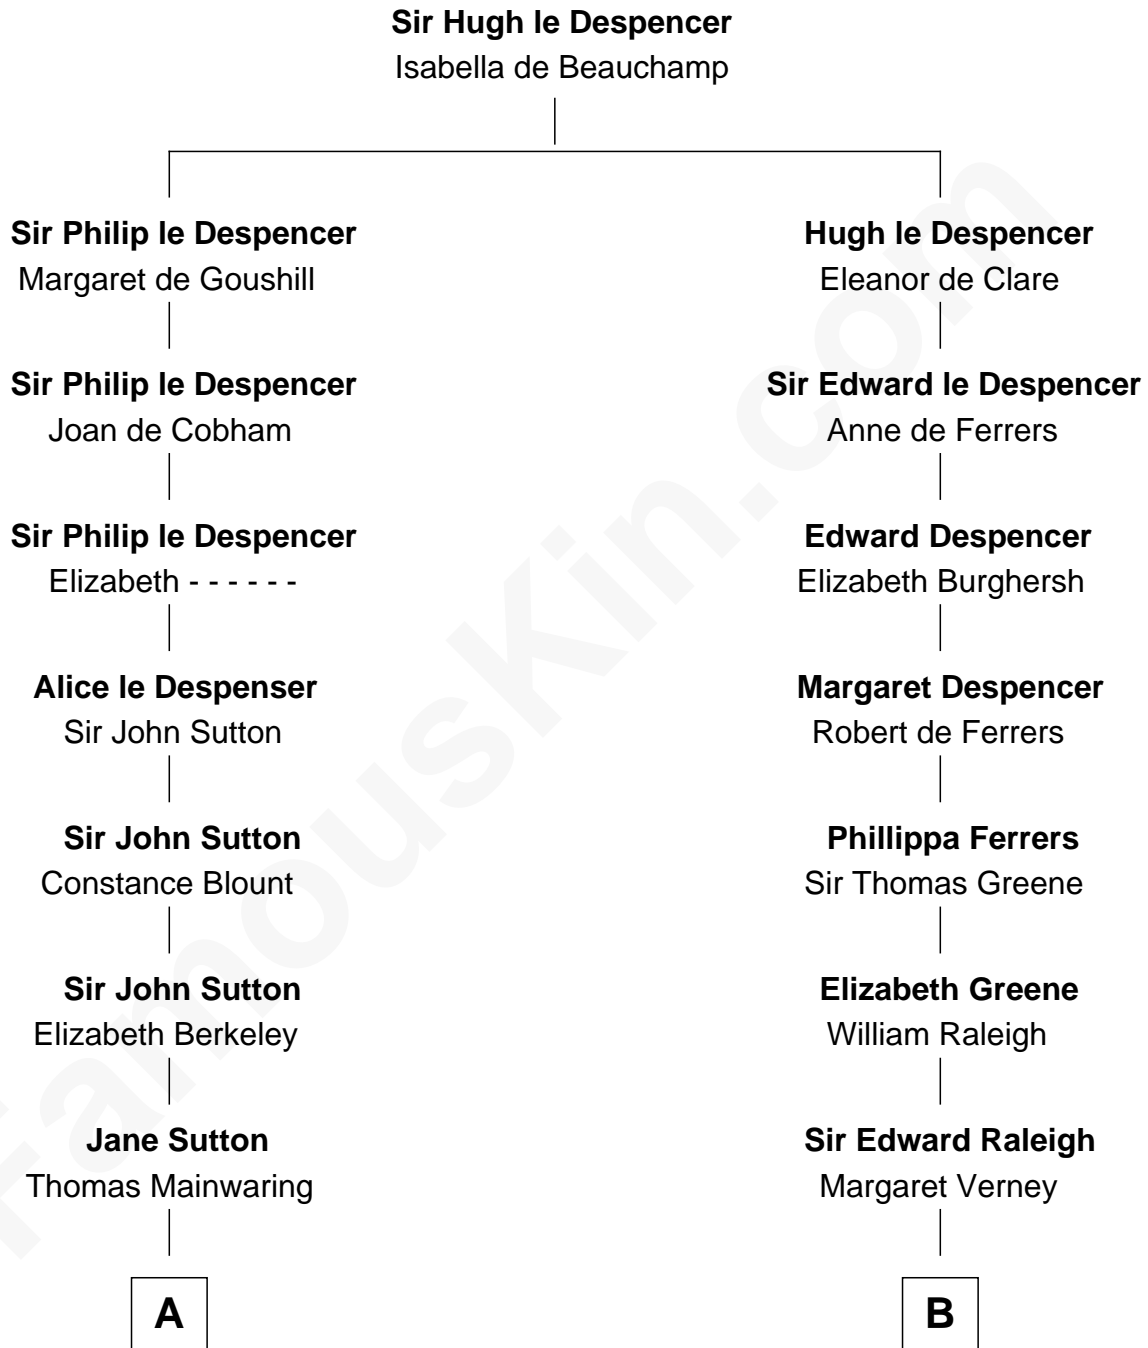

# FamousKin.com Relationship Chart of

**Ileana Douglas**

*TV and Movie Actress*

18th cousin 3 times removed of

**Joseph Wharton**

*Founder of the Wharton School of Business*

**C**

**Emma Jane Douglas**  
Col. George Taliaferro Shackelford

**Lena Priscilla Shackelford**  
Edouard Gregory Hesselberg

**Melvyn Edouard Hesselberg**  
Rosalind Hightower

**Gregory Hesselberg**  
Joan Georgescu

**Illeana Douglas**  
*TV and Movie Actress*

**D**

**Deborah Fisher**  
William Wharton

**Joseph Wharton**  
*Founder, Wharton School of Business*