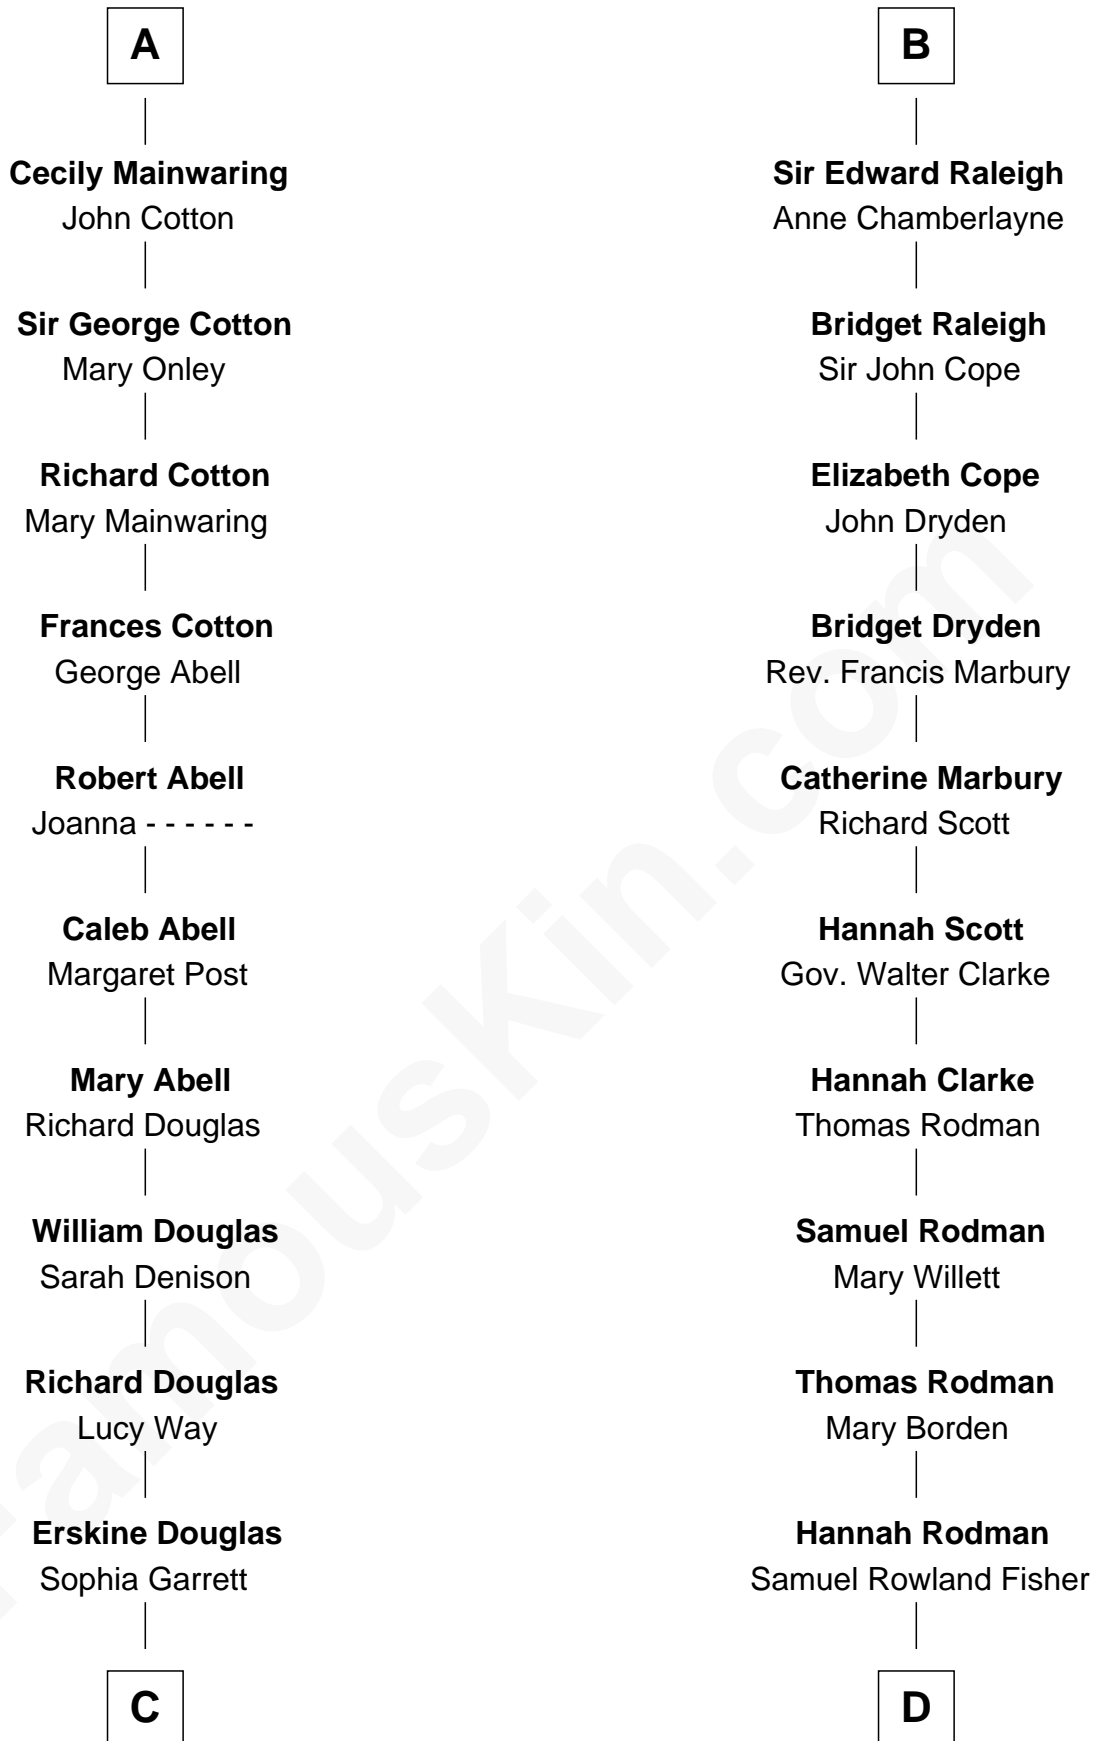

# FamousKin.com Relationship Chart of

**Ileana Douglas**

*TV and Movie Actress*

18th cousin 3 times removed of

**Joseph Wharton**

*Founder of the Wharton School of Business*

**C**

**Emma Jane Douglas**  
Col. George Taliaferro Shackelford

**Lena Priscilla Shackelford**  
Edouard Gregory Hesselberg

**Melvyn Edouard Hesselberg**  
Rosalind Hightower

**Gregory Hesselberg**  
Joan Georgescu

**Illeana Douglas**  
*TV and Movie Actress*

**D**

**Deborah Fisher**  
William Wharton