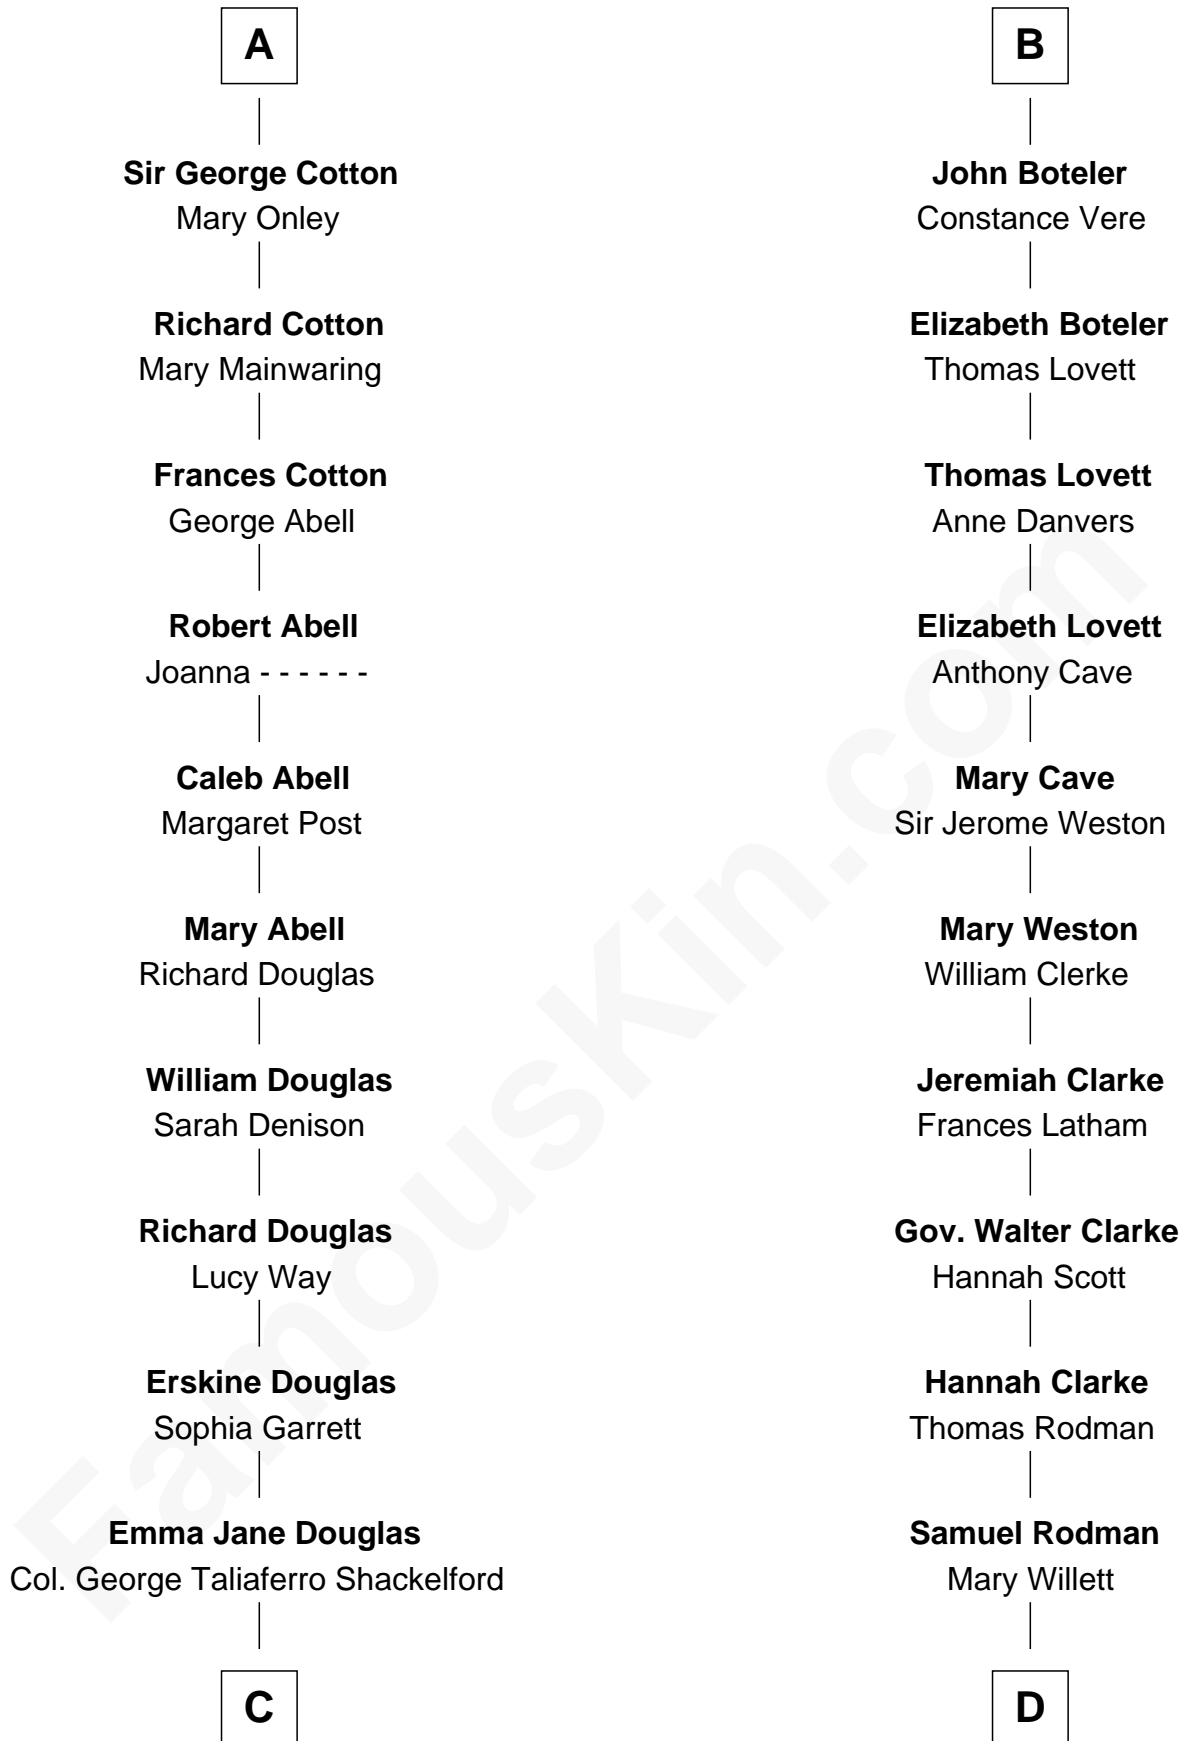

# FamousKin.com Relationship Chart of

**Illeana Douglas**

*TV and Movie Actress*

20th cousin of

**Joseph Wharton**

*Founder of the Wharton School of Business*

**Sir William de Cantilupe**

Eve de Braiose

**C**

**Lena Priscilla Shackelford**  
Edouard Gregory Hesselberg

**Melvyn Edouard Hesselberg**  
Rosalind Hightower

**Gregory Hesselberg**  
Joan Georgescu

**Illeana Douglas**  
*TV and Movie Actress*

**D**

**Thomas Rodman**  
Mary Borden

**Hannah Rodman**  
Samuel Rowland Fisher

**Deborah Fisher**  
William Wharton

**Joseph Wharton**  
*Founder, Wharton School of Business*