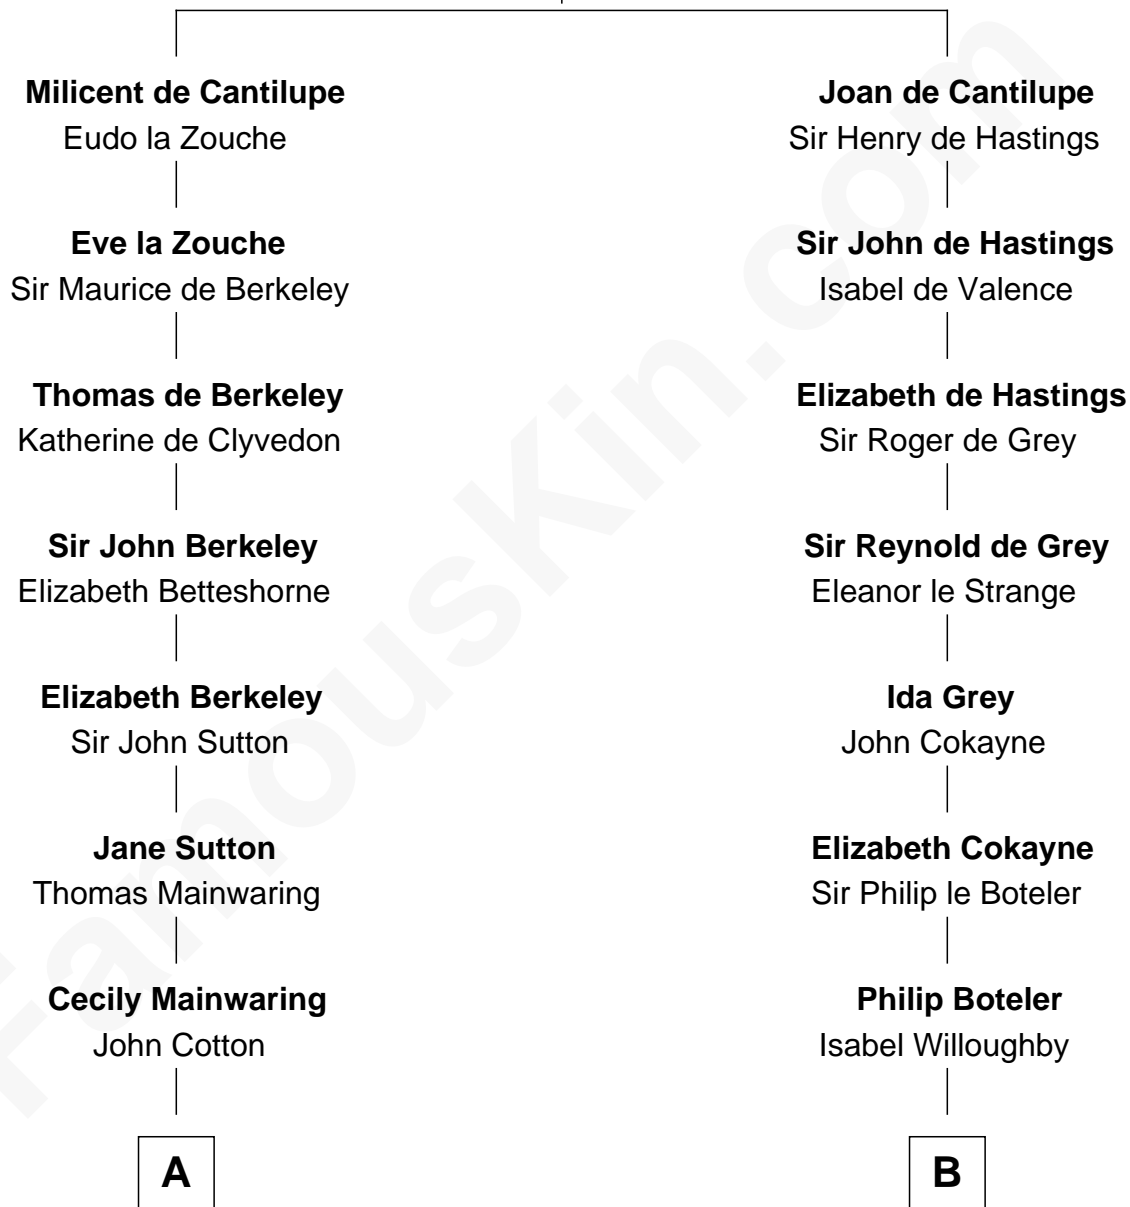

# FamousKin.com Relationship Chart of

**Illeana Douglas**

*TV and Movie Actress*

20th cousin of

**Joseph Wharton**

*Founder of the Wharton School of Business*

**Sir William de Cantilupe**

Eve de Braiose

**C**

**Lena Priscilla Shackelford**  
Edouard Gregory Hesselberg

**Melvyn Edouard Hesselberg**  
Rosalind Hightower

**Gregory Hesselberg**  
Joan Georgescu

**Illeana Douglas**  
*TV and Movie Actress*

**D**