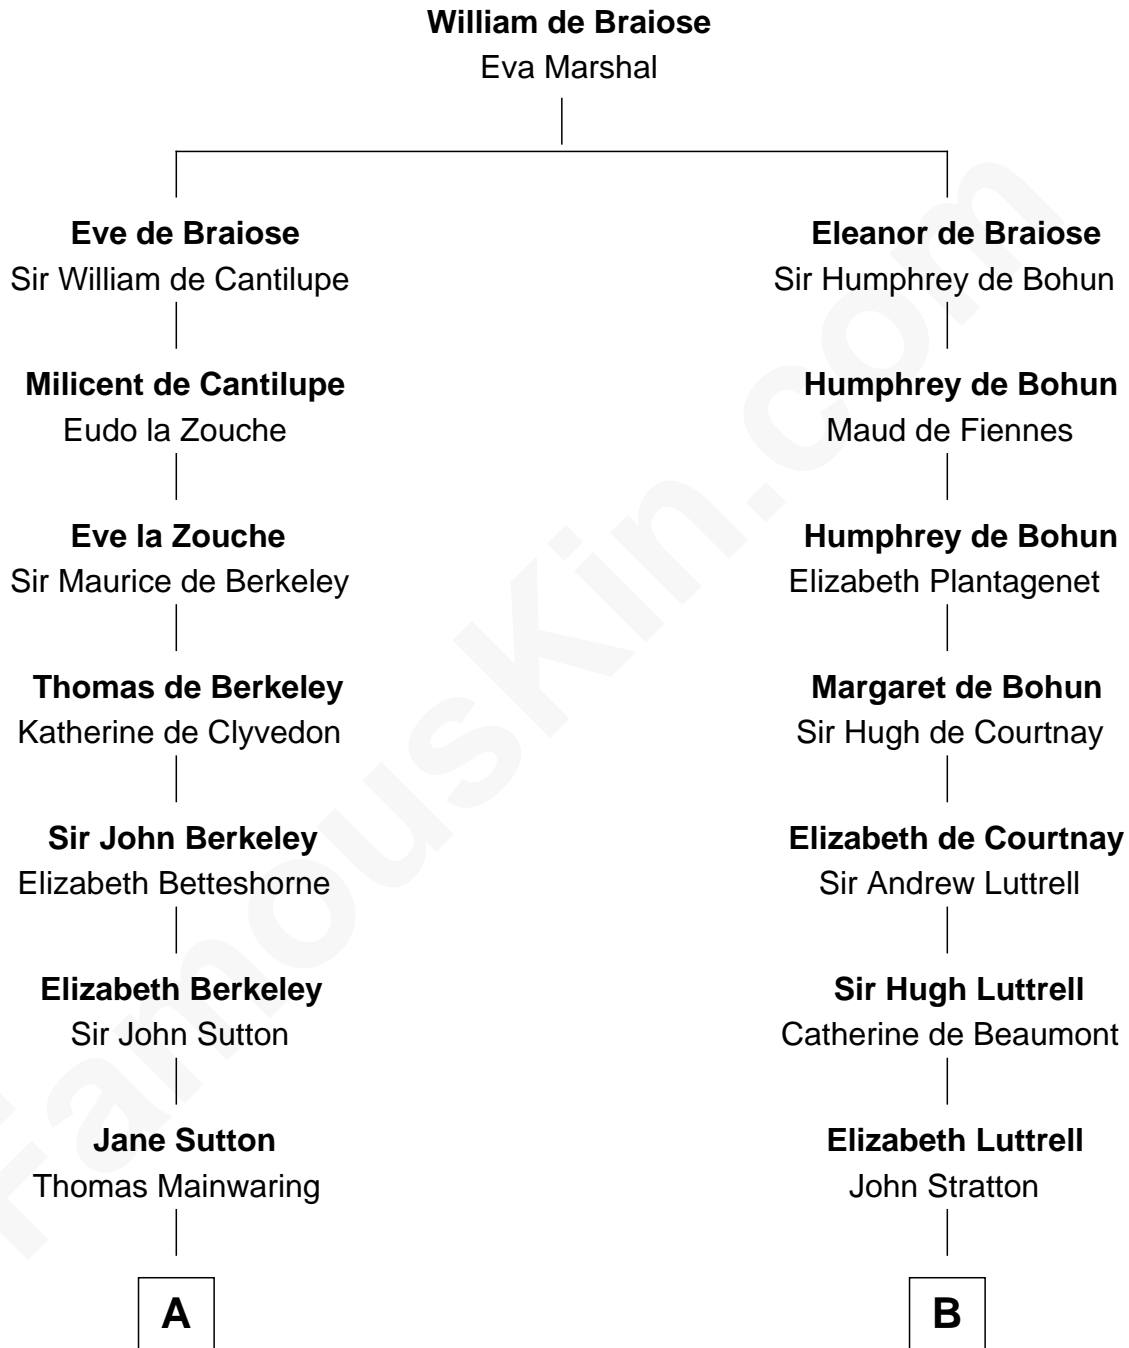

# FamousKin.com Relationship Chart of

**Illeana Douglas**

*TV and Movie Actress*

16th cousin 5 times removed of

**Benjamin Harrison V**

*Signer of the Declaration of Independence*

**C**

**Emma Jane Douglas**  
Col. George Taliaferro Shackelford

**Lena Priscilla Shackelford**  
Edouard Gregory Hesselberg

**Melvyn Edouard Hesselberg**  
Rosalind Hightower

**Gregory Hesselberg**  
Joan Georgescu

**Illeana Douglas**  
*TV and Movie Actress*

FamousKin.com