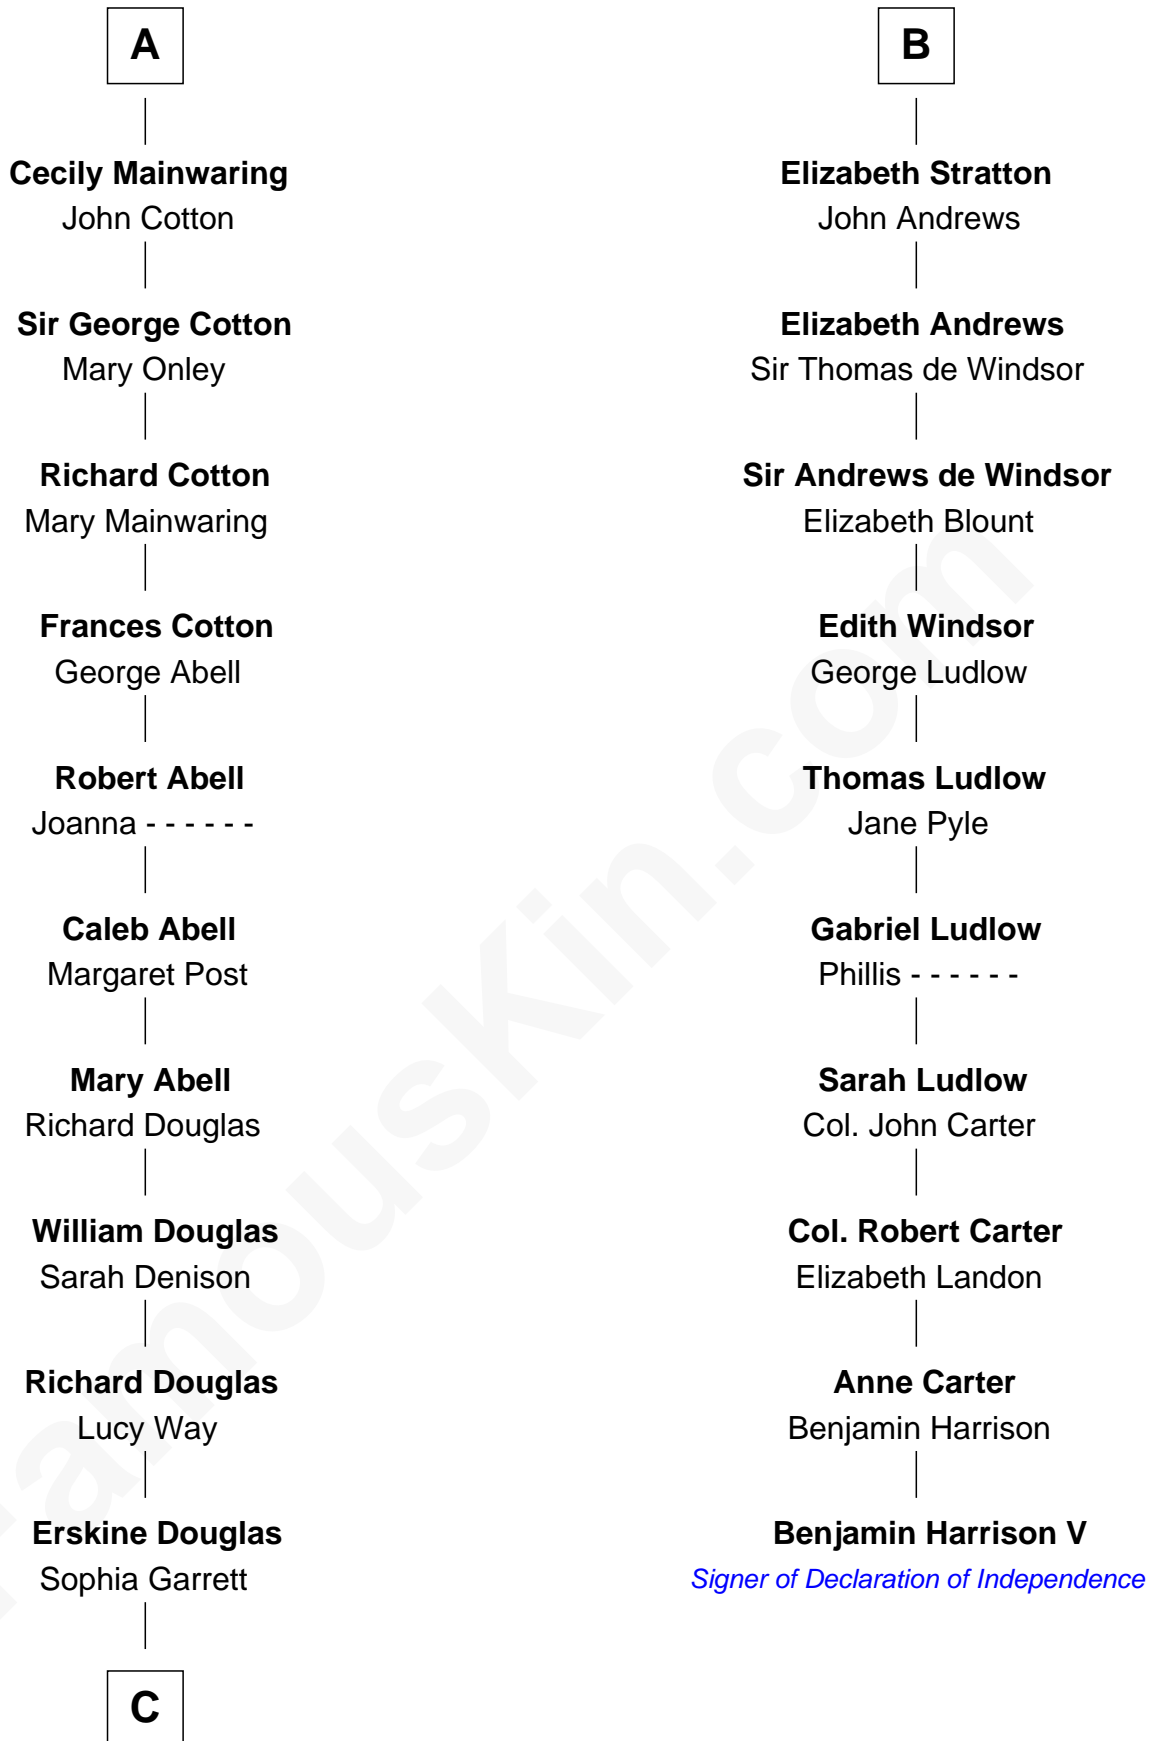

# FamousKin.com Relationship Chart of

**Illeana Douglas**

*TV and Movie Actress*

16th cousin 5 times removed of

**Benjamin Harrison V**

*Signer of the Declaration of Independence*

**C**

**Emma Jane Douglas**  
Col. George Taliaferro Shackelford

**Lena Priscilla Shackelford**  
Edouard Gregory Hesselberg

**Melvyn Edouard Hesselberg**  
Rosalind Hightower

**Gregory Hesselberg**  
Joan Georgescu

**Illeana Douglas**  
*TV and Movie Actress*

FamousKin.com