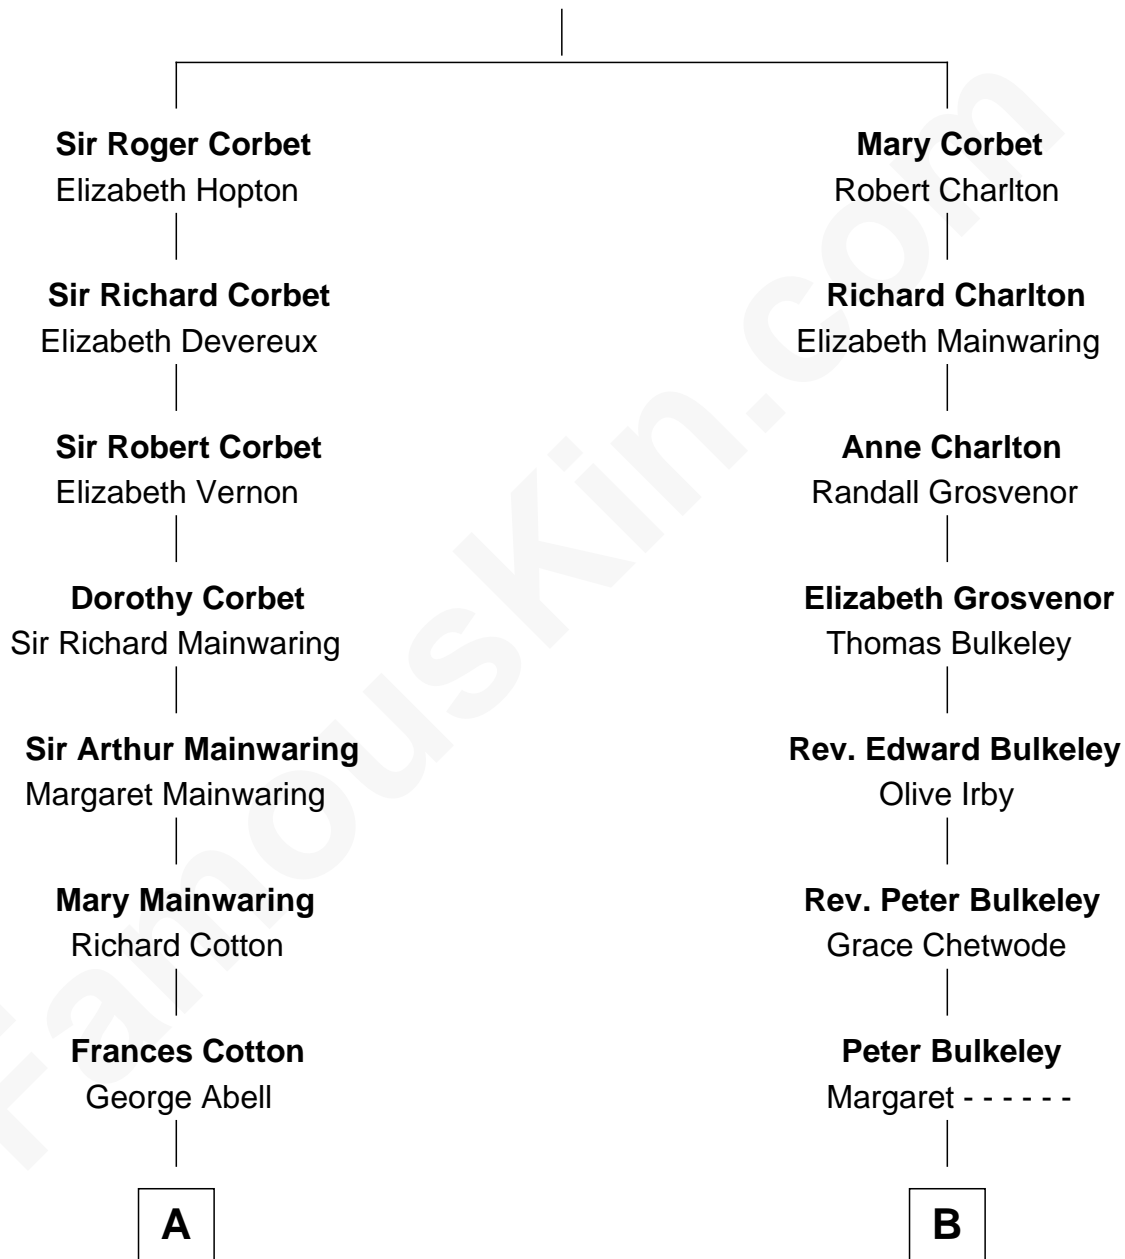

FamousKin.com Relationship Chart of

Ileana Douglas

TV and Movie Actress

12th cousin 5 times removed of

Jay Gould

American Railroad "Robber Baron"

Sir Robert Corbet

Margaret - - - - -

A

Robert Abell
Joanna - - - - -

Caleb Abell
Margaret Post

Mary Abell
Richard Douglas

William Douglas
Sarah Denison

Richard Douglas
Lucy Way

Erskine Douglas
Sophia Garrett

Emma Jane Douglas
Col. George Taliaferro Shackelford

Eleazer Osborn
Sarah Burr

Anna Osborn
Abraham Gould

John Burr Gould
Mary More

Jay Gould
"Robber Baron"

Illeana Douglas photo by [Lan Bui](#) (CC BY-SA 2.0)