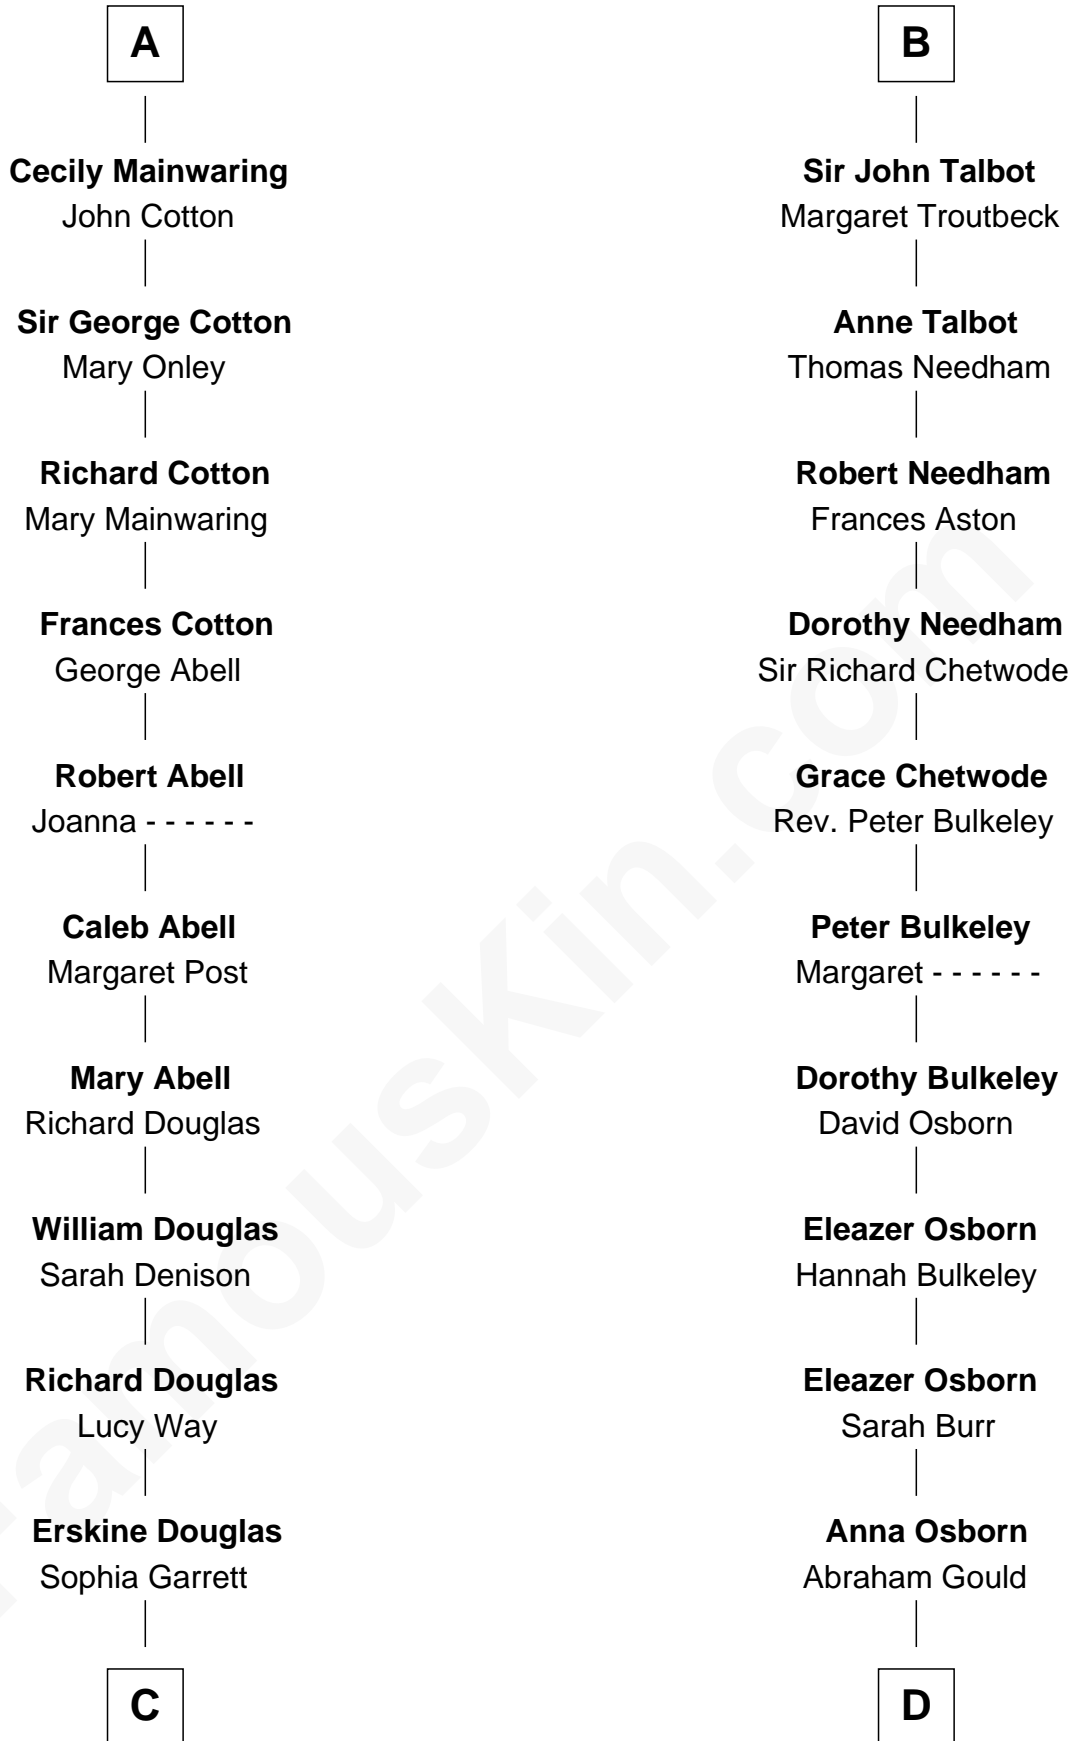

# FamousKin.com Relationship Chart of

**Illeana Douglas**

*TV and Movie Actress*

18th cousin 3 times removed of

**Jay Gould**

*American Railroad "Robber Baron"*

**C**

**Emma Jane Douglas**  
Col. George Taliaferro Shackelford

**Lena Priscilla Shackelford**  
Edouard Gregory Hesselberg

**Melvyn Edouard Hesselberg**  
Rosalind Hightower

**Gregory Hesselberg**  
Joan Georgescu

**Illeana Douglas**  
*TV and Movie Actress*

**D**

**John Burr Gould**  
Mary More

**Jay Gould**  
*"Robber Baron"*

FamousKin.com