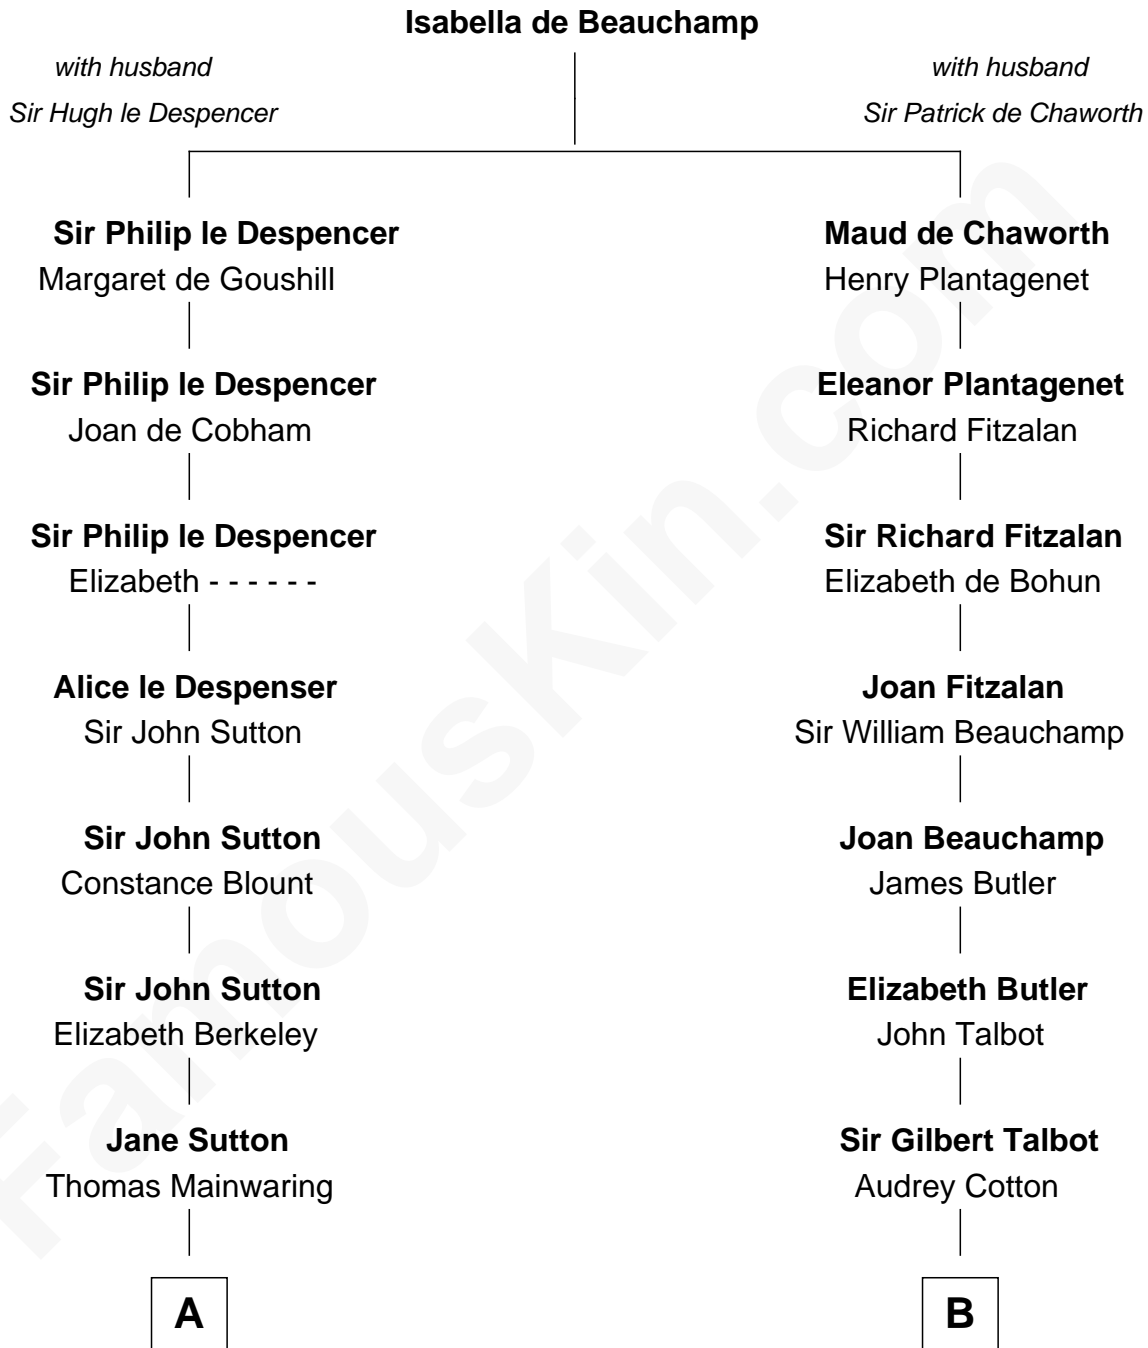

# FamousKin.com Relationship Chart of

**Illeana Douglas**

*TV and Movie Actress*

18th cousin 3 times removed of

**Jay Gould**

*American Railroad "Robber Baron"*

**C**

**Emma Jane Douglas**  
Col. George Taliaferro Shackelford

**Lena Priscilla Shackelford**  
Edouard Gregory Hesselberg

**Melvyn Edouard Hesselberg**  
Rosalind Hightower

**Gregory Hesselberg**  
Joan Georgescu

**Illeana Douglas**  
*TV and Movie Actress*

**D**

**John Burr Gould**  
Mary More

**Jay Gould**  
*"Robber Baron"*

FamousKin.com