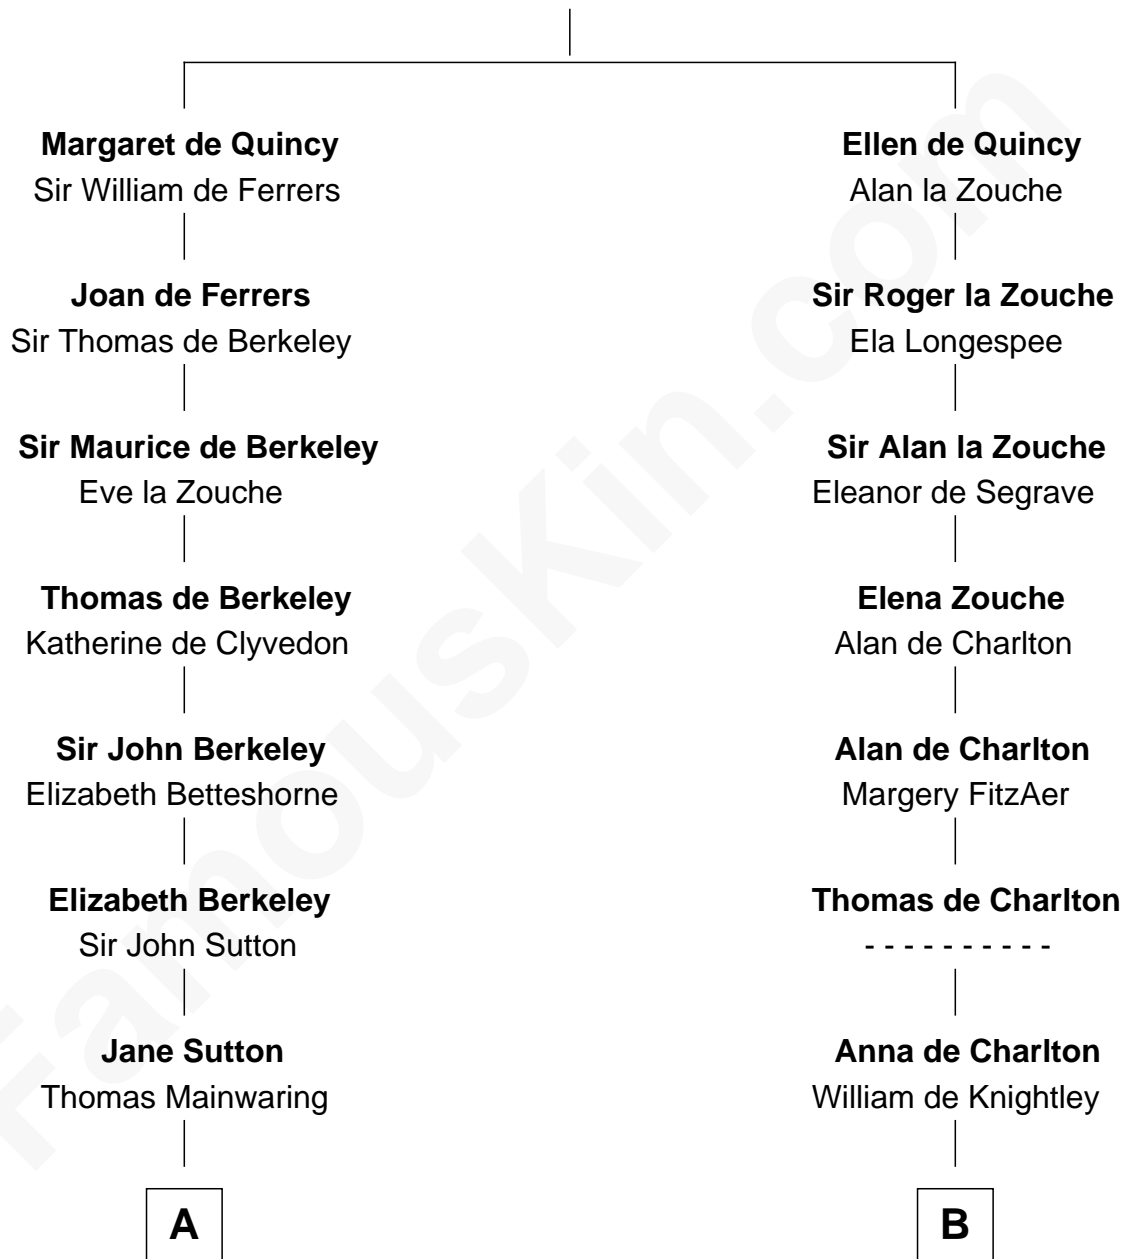

FamousKin.com

Relationship Chart of

Illeana Douglas

TV and Movie Actress

20th cousin 1 time removed of

Jay Gould

American Railroad "Robber Baron"

Sir Roger de Quincy

Helen of Galloway

C

Emma Jane Douglas
Col. George Taliaferro Shackelford

Lena Priscilla Shackelford
Edouard Gregory Hesselberg

Melvyn Edouard Hesselberg
Rosalind Hightower

Gregory Hesselberg
Joan Georgescu

Illeana Douglas
TV and Movie Actress

D

Eleazer Osborn
Sarah Burr

Anna Osborn
Abraham Gould

John Burr Gould
Mary More

Jay Gould
"Robber Baron"