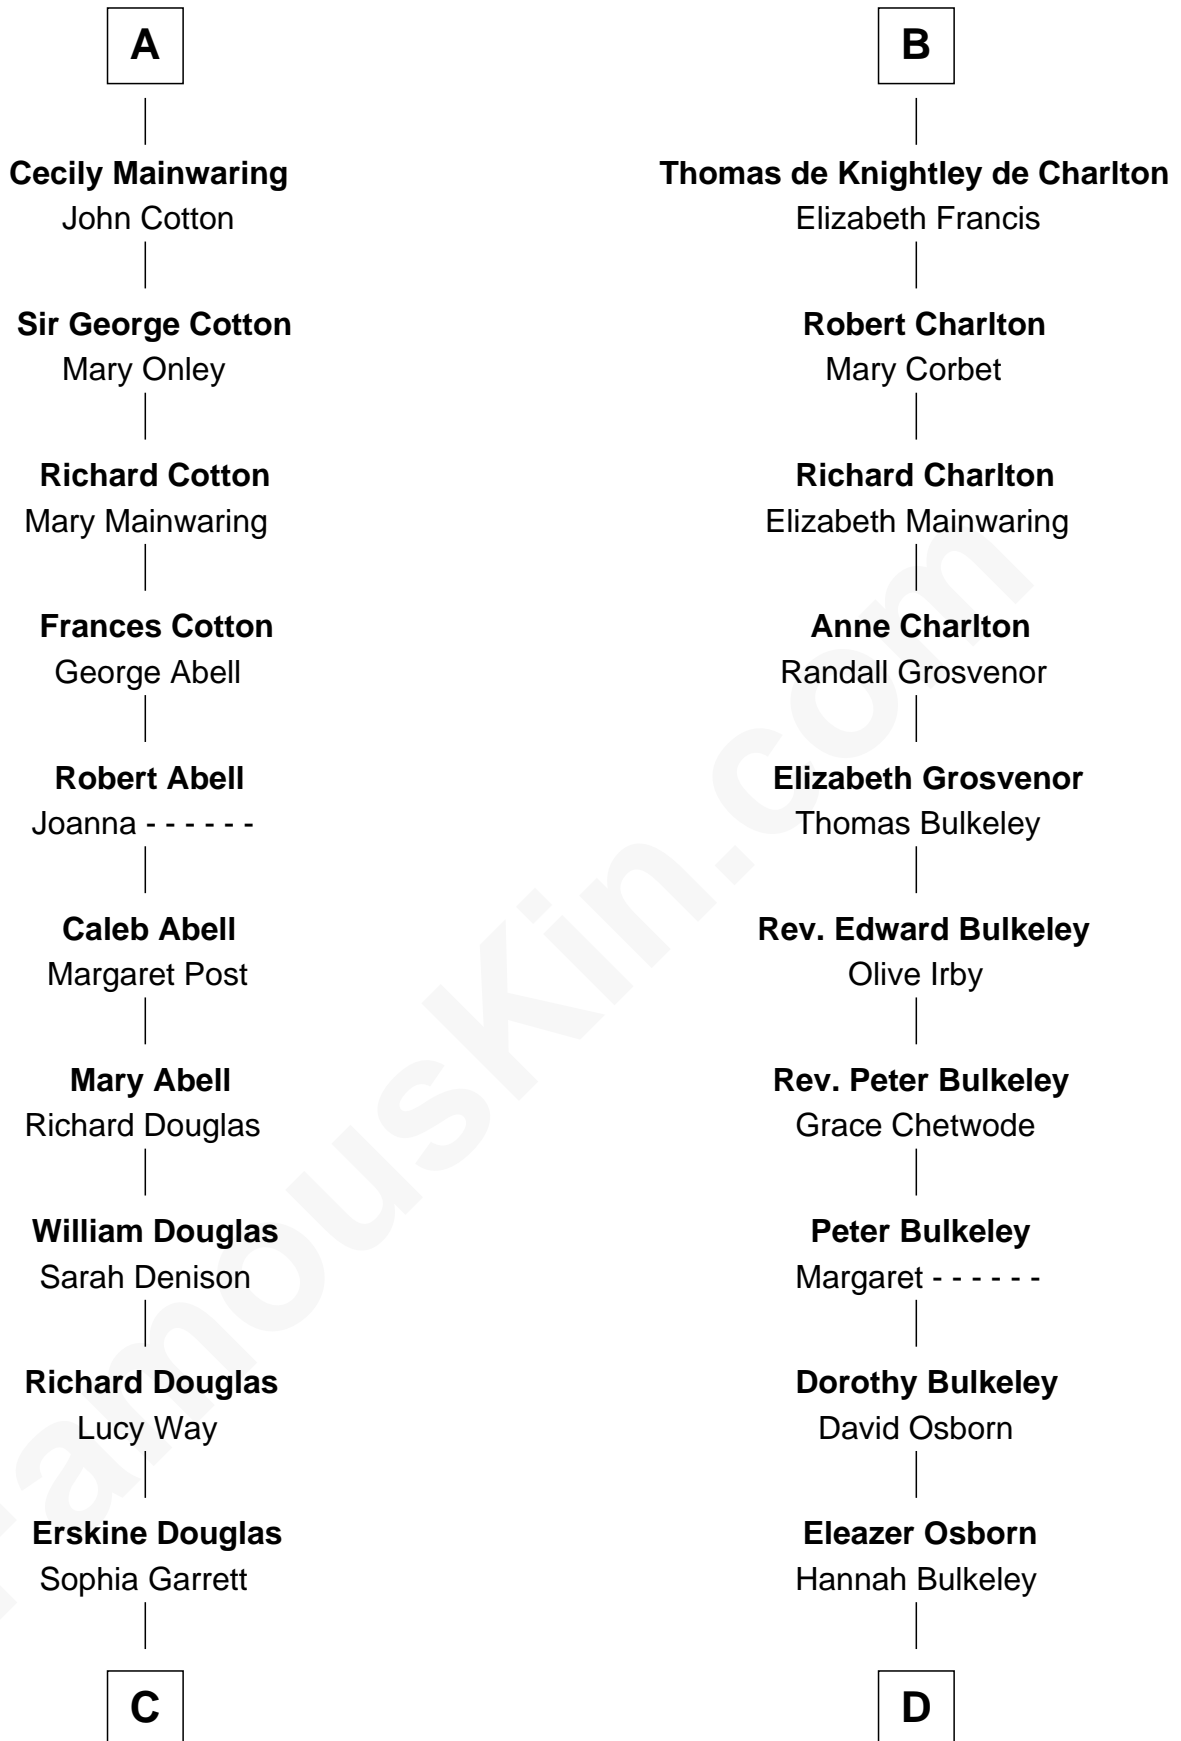

FamousKin.com

Relationship Chart of

Illeana Douglas

TV and Movie Actress

20th cousin 1 time removed of

Jay Gould

American Railroad "Robber Baron"

Sir Roger de Quincy

Helen of Galloway

C

Emma Jane Douglas
Col. George Taliaferro Shackelford

Lena Priscilla Shackelford
Edouard Gregory Hesselberg

Melvyn Edouard Hesselberg
Rosalind Hightower

Gregory Hesselberg
Joan Georgescu

Illeana Douglas
TV and Movie Actress

D

Eleazer Osborn
Sarah Burr

Anna Osborn
Abraham Gould

John Burr Gould
Mary More

Jay Gould
"Robber Baron"