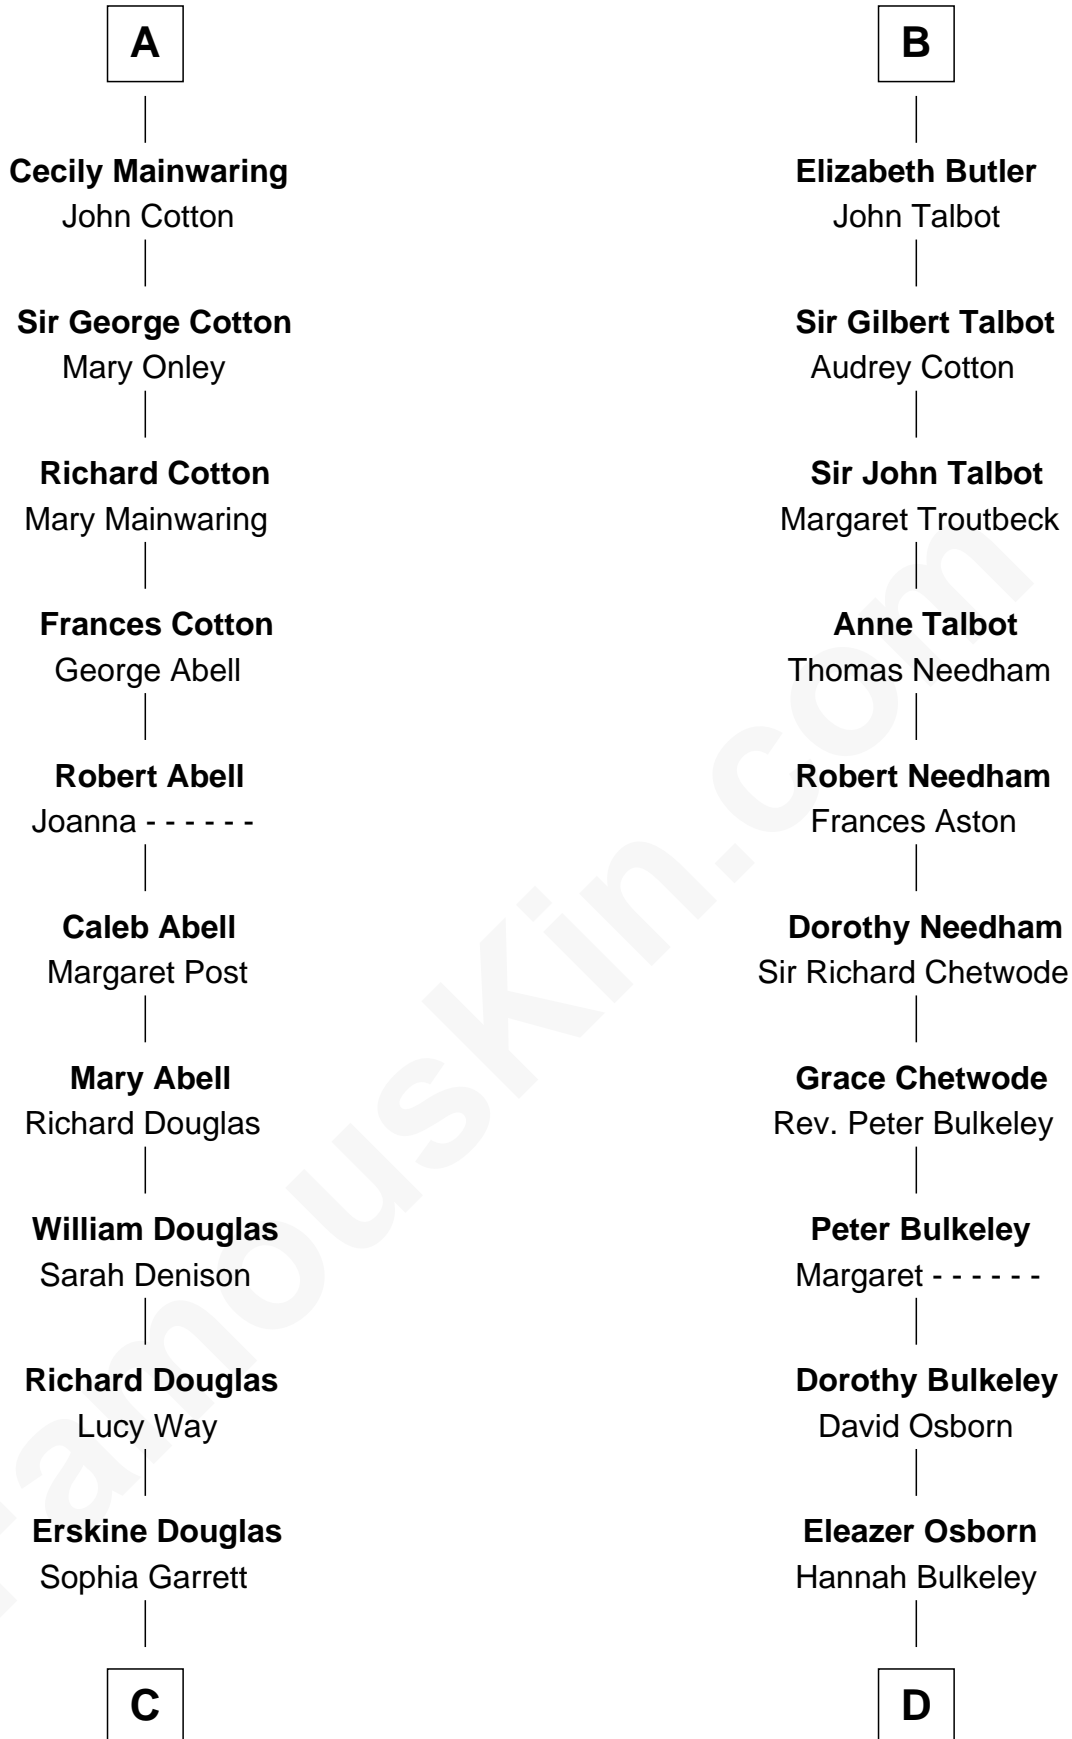

FamousKin.com Relationship Chart of

Illeana Douglas

TV and Movie Actress

20th cousin 1 time removed of

Jay Gould

American Railroad "Robber Baron"

William de Braiose

Eva Marshal

Eve de Braiose
Sir William de Cantilupe

Milicent de Cantilupe
Eudo la Zouche

Eve la Zouche
Sir Maurice de Berkeley

Thomas de Berkeley
Katherine de Clyvedon

Sir John Berkeley
Elizabeth Betteshorne

Elizabeth Berkeley
Sir John Sutton

Jane Sutton
Thomas Mainwaring

A

Eleanor de Braiose
Sir Humphrey de Bohun

Humphrey de Bohun
Maud de Fiennes

Humphrey de Bohun
Elizabeth Plantagenet

Eleanor de Bohun
Sir James le Boteler

James le Boteler
Elizabeth Darcy

James Butler
Anne de Welles

James Butler
Joan Beauchamp

B

C

Emma Jane Douglas
Col. George Taliaferro Shackelford

Lena Priscilla Shackelford
Edouard Gregory Hesselberg

Melvyn Edouard Hesselberg
Rosalind Hightower