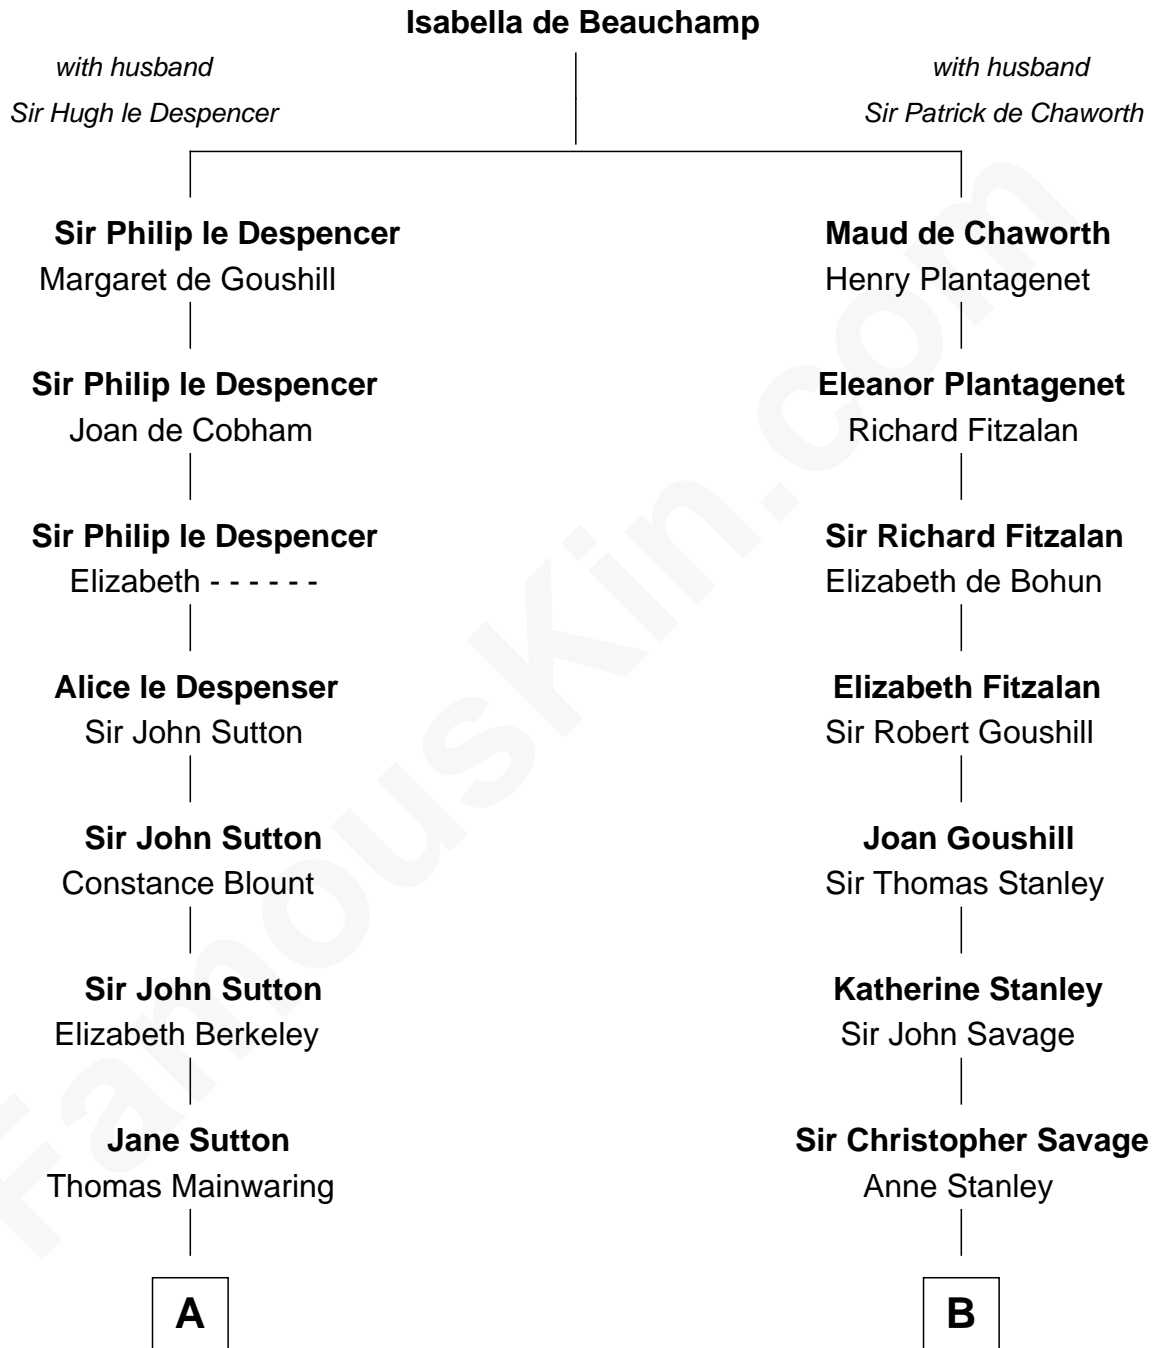

FamousKin.com Relationship Chart of

Illeana Douglas

TV and Movie Actress

20th cousin 1 time removed of

General George C. Marshall

Author of "The Marshall Plan"

C

Emma Jane Douglas
Col. George Taliaferro Shackelford

Lena Priscilla Shackelford
Edouard Gregory Hesselberg

Melvyn Edouard Hesselberg
Rosalind Hightower

Gregory Hesselberg
Joan Georgescu

Illeana Douglas
TV and Movie Actress

D

Matilda Battaile Taliaferro
Martin Marshall