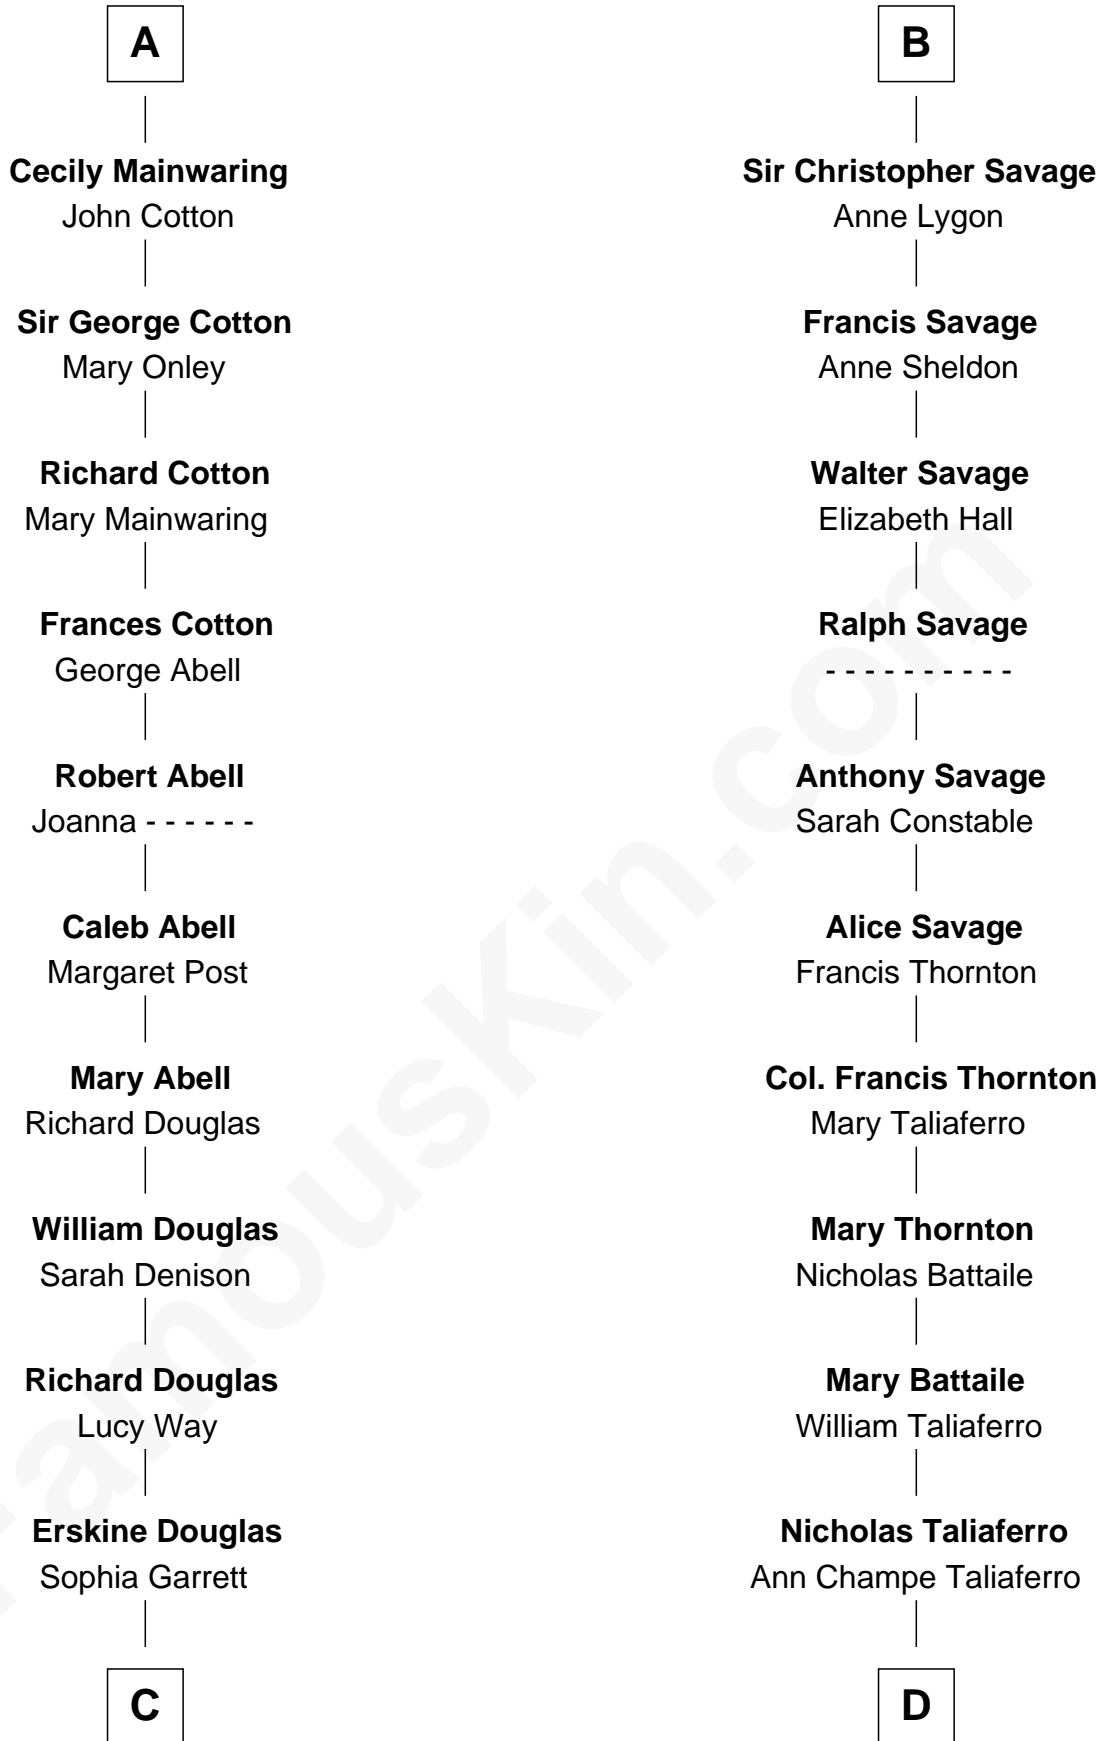

FamousKin.com Relationship Chart of

Illeana Douglas

TV and Movie Actress

20th cousin 1 time removed of

General George C. Marshall

Author of "The Marshall Plan"

C

Emma Jane Douglas
Col. George Taliaferro Shackelford

Lena Priscilla Shackelford
Edouard Gregory Hesselberg

Melvyn Edouard Hesselberg
Rosalind Hightower

Gregory Hesselberg
Joan Georgescu

Illeana Douglas
TV and Movie Actress

D

Matilda Battaile Taliaferro
Martin Marshall