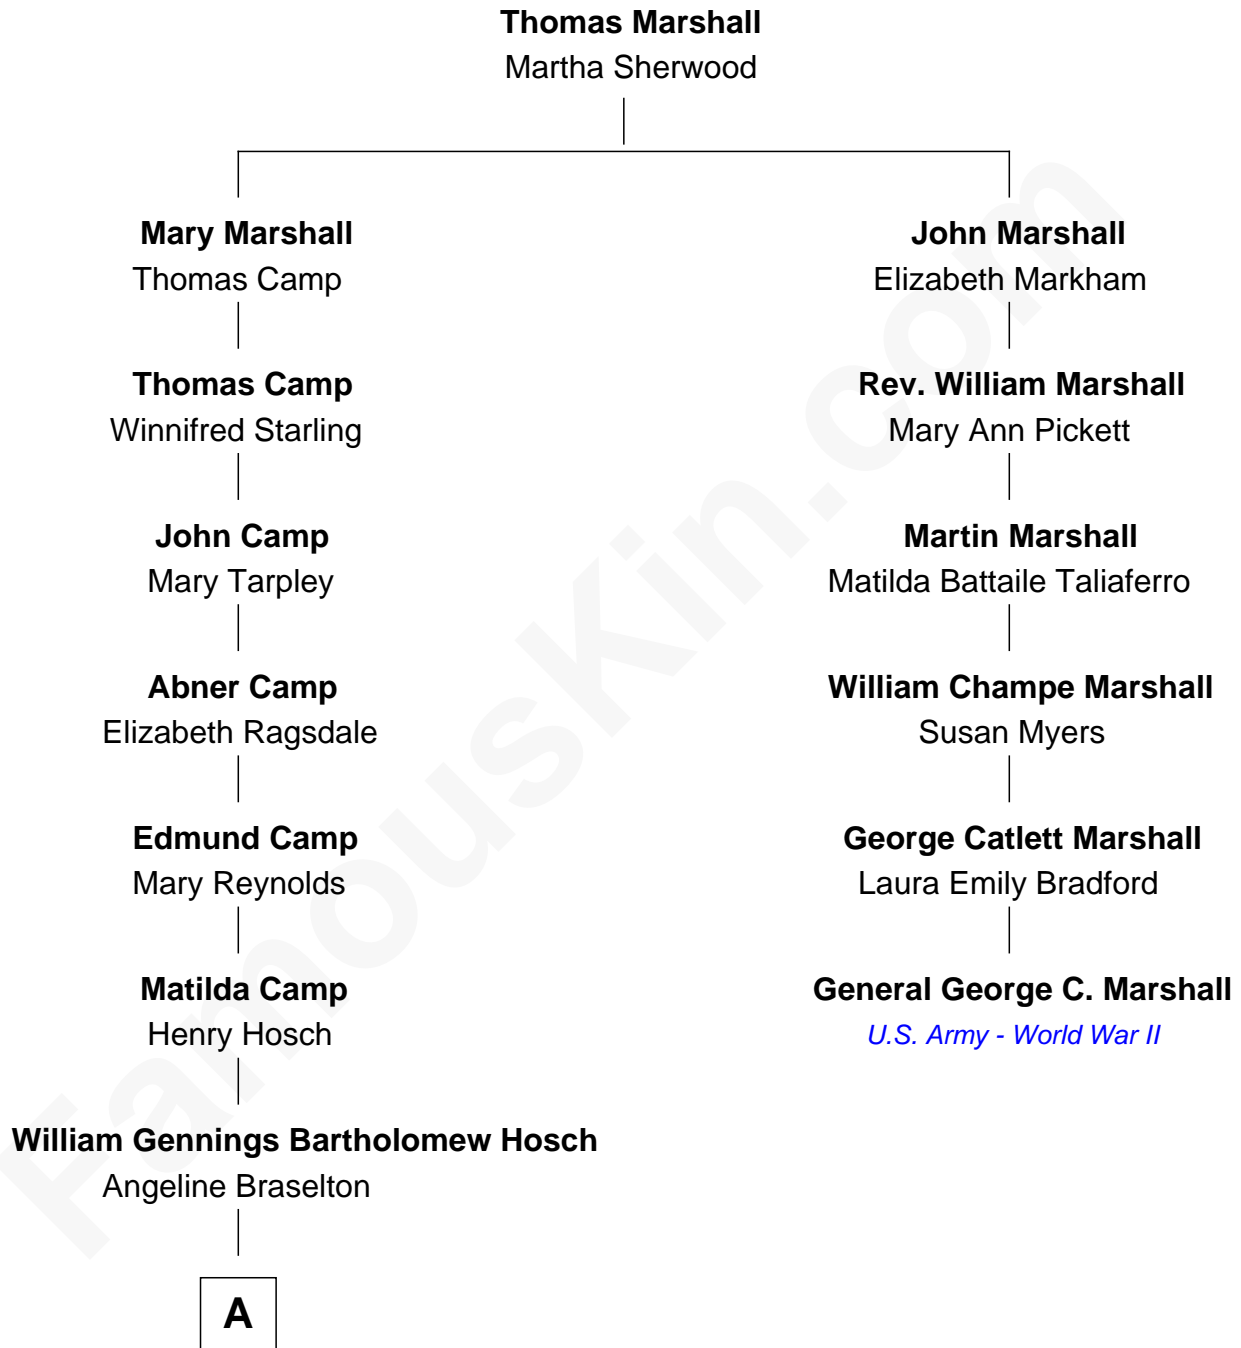

FamousKin.com Relationship Chart of

Illeana Douglas

TV and Movie Actress

5th cousin 5 times removed of

General George C. Marshall

Author of "The Marshall Plan"

A

—
Rosa Eula Hosch
William Raleigh Hightower

—
Rosalind Hightower
Melvyn Edouard Hesselberg

—
Gregory Hesselberg
Joan Georgescu

—
Illeana Douglas
TV and Movie Actress