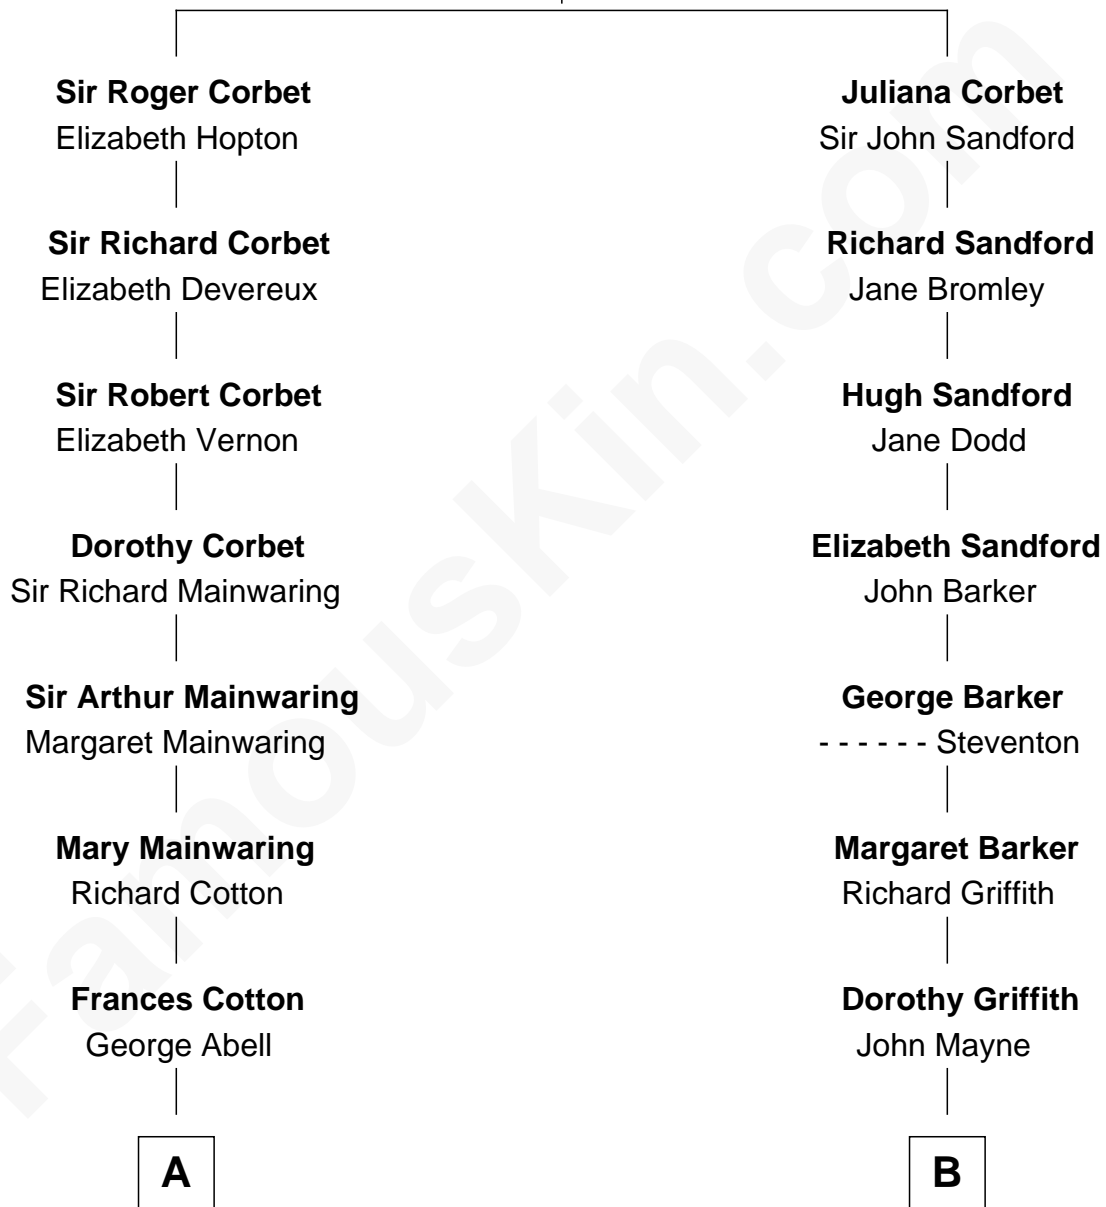

FamousKin.com Relationship Chart of

Ileana Douglas

TV and Movie Actress

15th cousin 2 times removed of

Harry F. Byrd

50th Governor of Virginia

Sir Robert Corbet

Margaret - - - - -

A

Robert Abell
Joanna - - - - -

Caleb Abell
Margaret Post

Mary Abell
Richard Douglas

William Douglas
Sarah Denison

Richard Douglas
Lucy Way

Erskine Douglas
Sophia Garrett

Emma Jane Douglas
Col. George Taliaferro Shackelford

Lena Priscilla Shackelford
Edouard Gregory Hesselberg

Melvyn Edouard Hesselberg
Rosalind Hightower

Gregory Hesselberg
Joan Georgescu

Illeana Douglas
TV and Movie Actress

B

Blanche Mayne
Charles Harrison

Anne Harrison
Thomas Willing