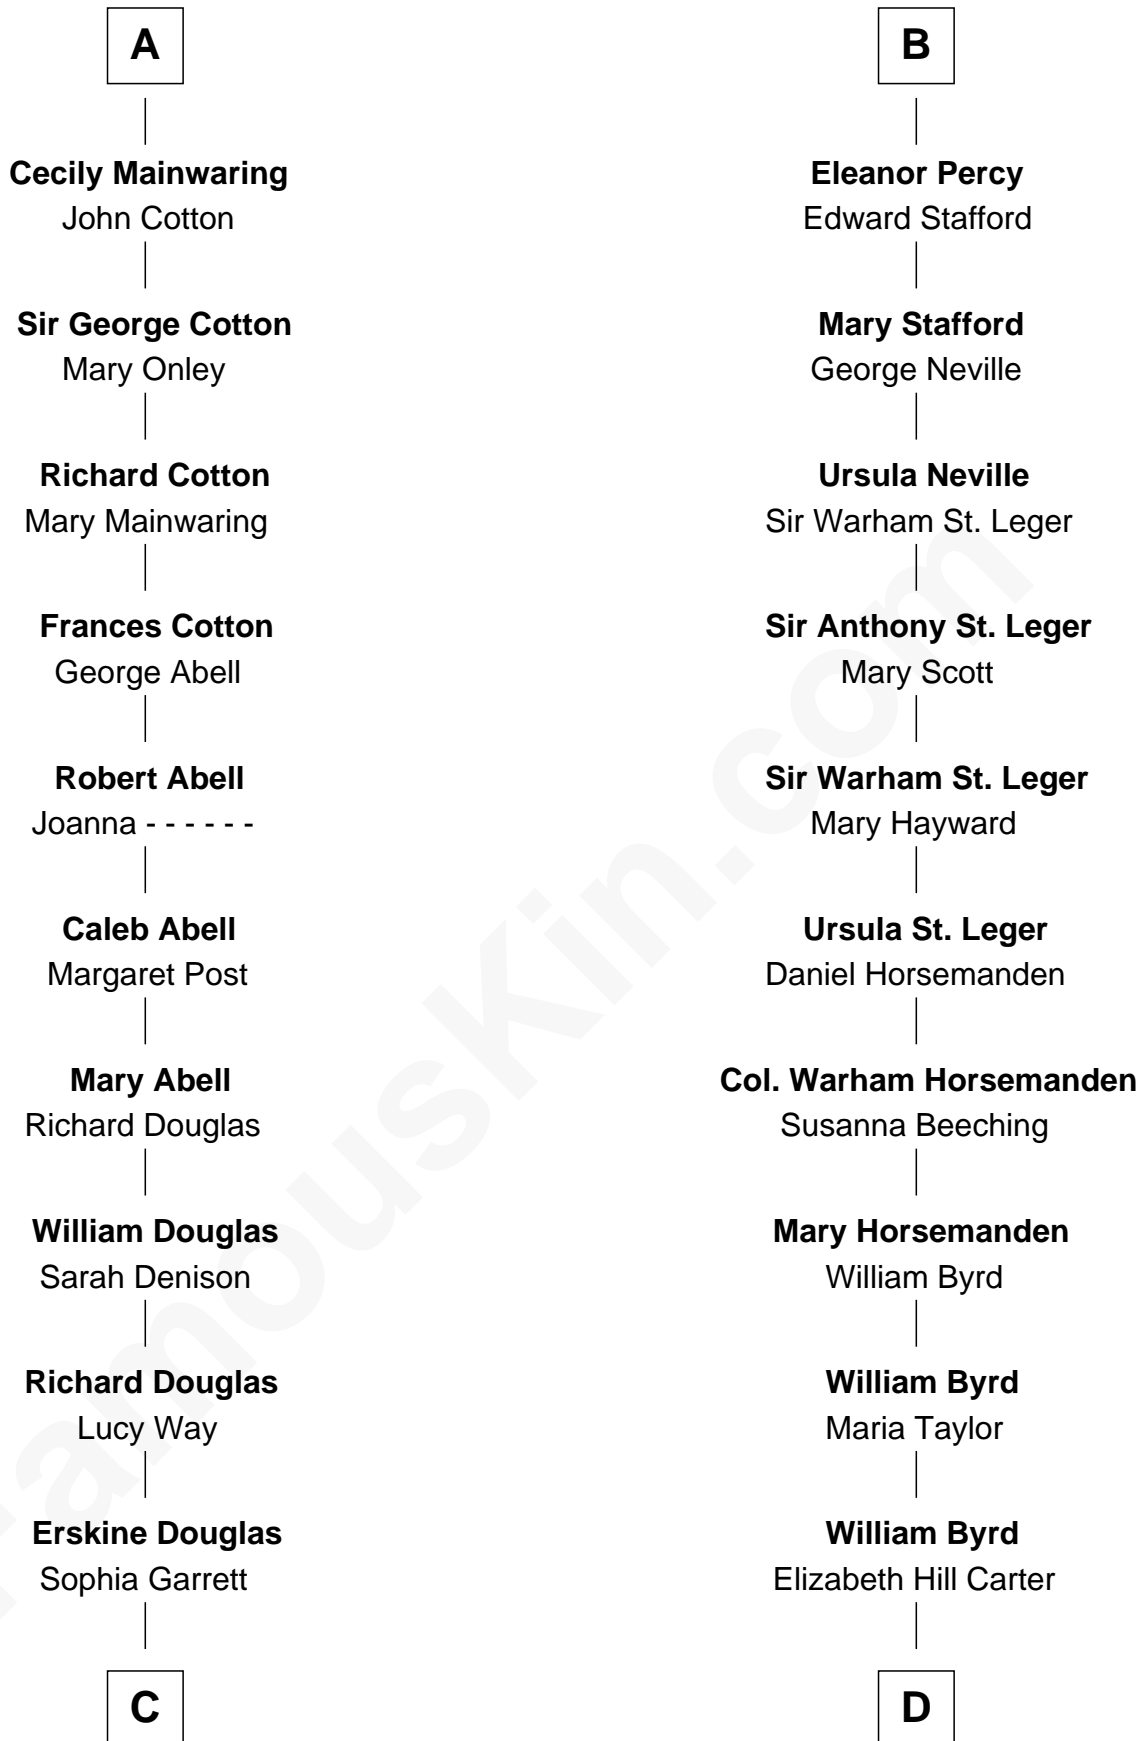

FamousKin.com Relationship Chart of

Ileana Douglas

TV and Movie Actress

21st cousin of

Harry F. Byrd

50th Governor of Virginia

Isabella de Beauchamp

with husband
Sir Hugh le Despencer

Sir Henry Percy
Margaret de Neville

Alice le Despenser
Sir John Sutton

Sir Henry Percy
Elizabeth Mortimer

Sir John Sutton
Constance Blount

Sir Henry Percy
Eleanor Neville

Sir John Sutton
Elizabeth Berkeley

Sir Henry Percy
Eleanor Poynings

Jane Sutton
Thomas Mainwaring

Henry Percy
Maud Herbert

A

B

C

Emma Jane Douglas
Col. George Taliaferro Shackelford

Lena Priscilla Shackelford
Edouard Gregory Hesselberg