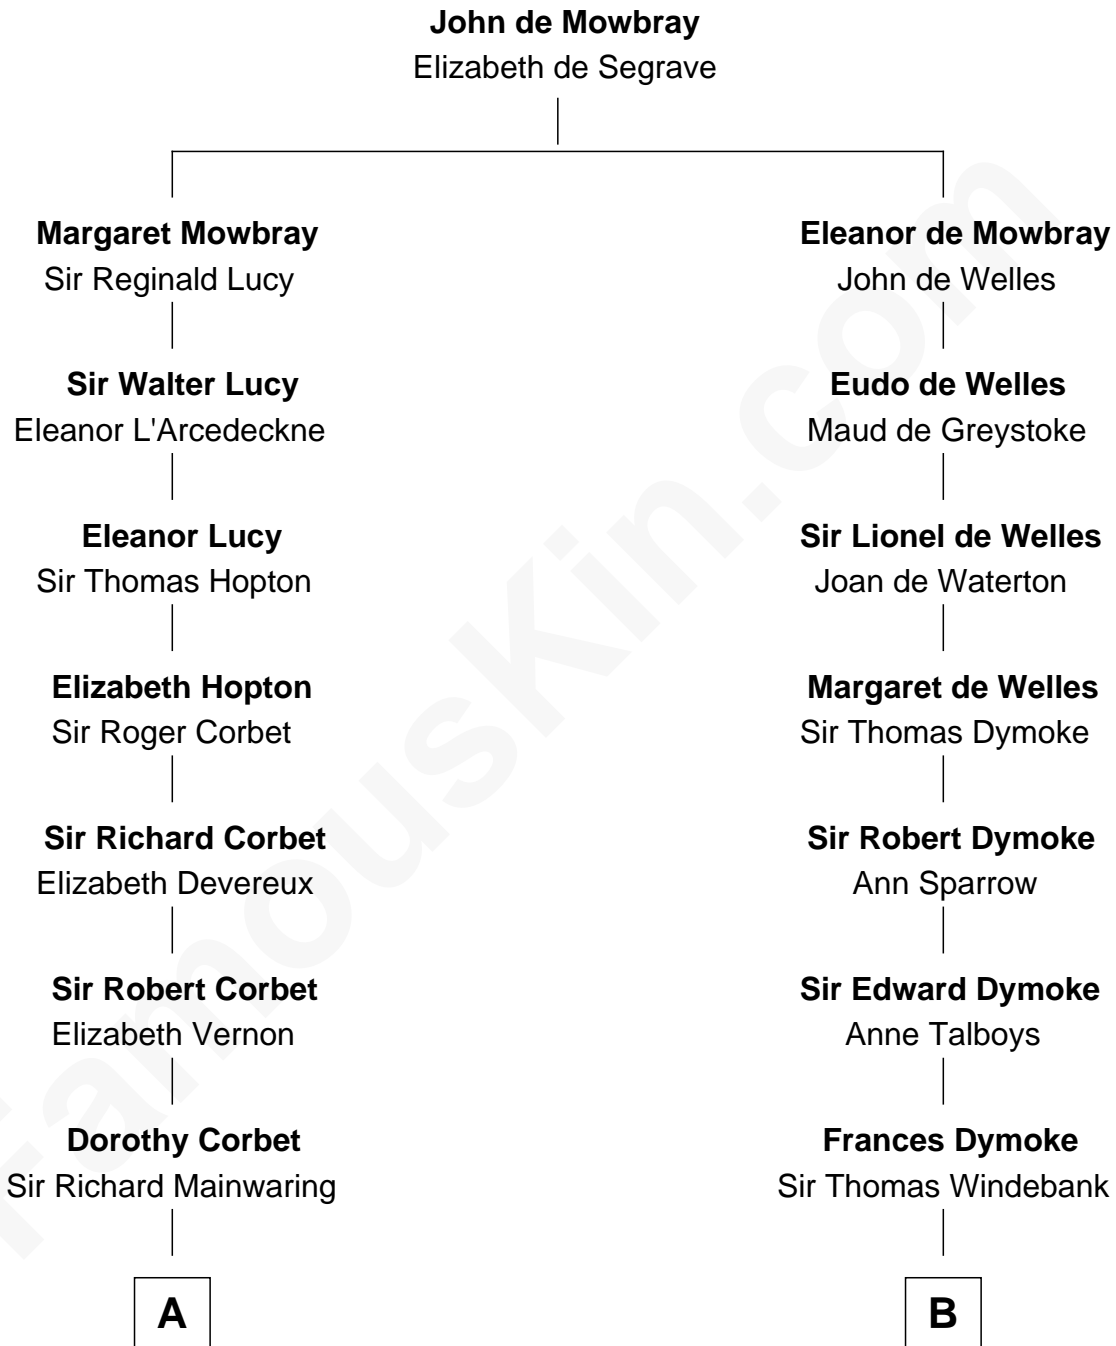

# FamousKin.com Relationship Chart of

**Illeana Douglas**

*TV and Movie Actress*

13th cousin 7 times removed of

**Meriwether Lewis**

*Lewis and Clark Expedition*

**C**

—  
**Lena Priscilla Shackelford**  
Edouard Gregory Hesselberg

—  
**Melvyn Edouard Hesselberg**  
Rosalind Hightower

—  
**Gregory Hesselberg**  
Joan Georgescu

—  
**Illeana Douglas**  
*TV and Movie Actress*

FamousKin.com