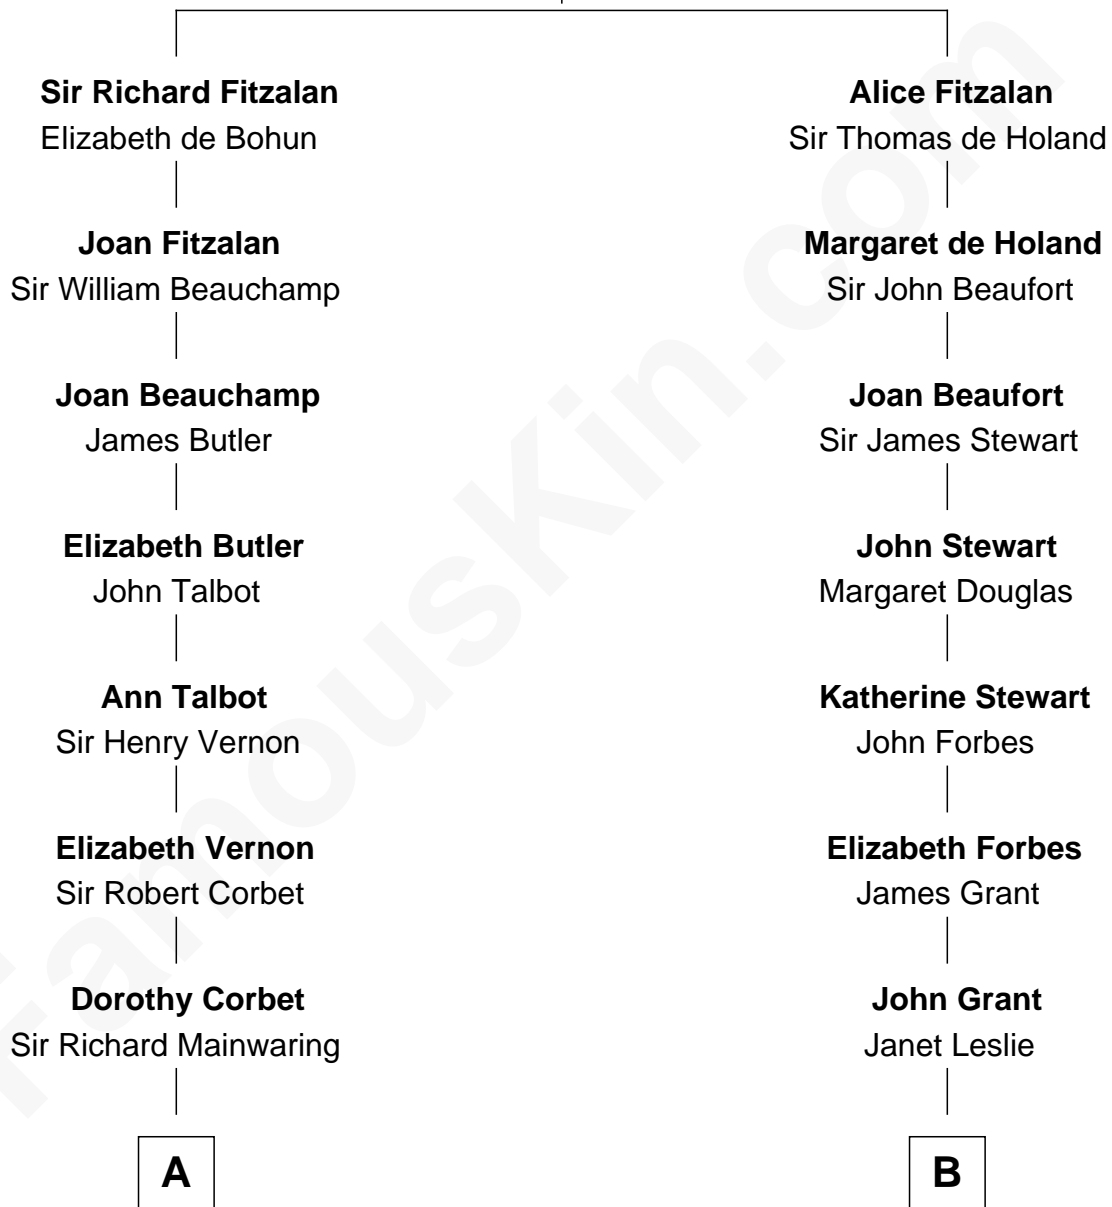

FamousKin.com Relationship Chart of

Illeana Douglas

TV and Movie Actress

16th cousin 4 times removed of

Lytton Strachey

Author and Co-Founder of Bloomsbury Group

Richard Fitzalan
Eleanor Plantagenet

C

—
Lena Priscilla Shackelford
Edouard Gregory Hesselberg

—
Melvyn Edouard Hesselberg
Rosalind Hightower

—
Gregory Hesselberg
Joan Georgescu

—
Illeana Douglas
TV and Movie Actress

FamousKin.com