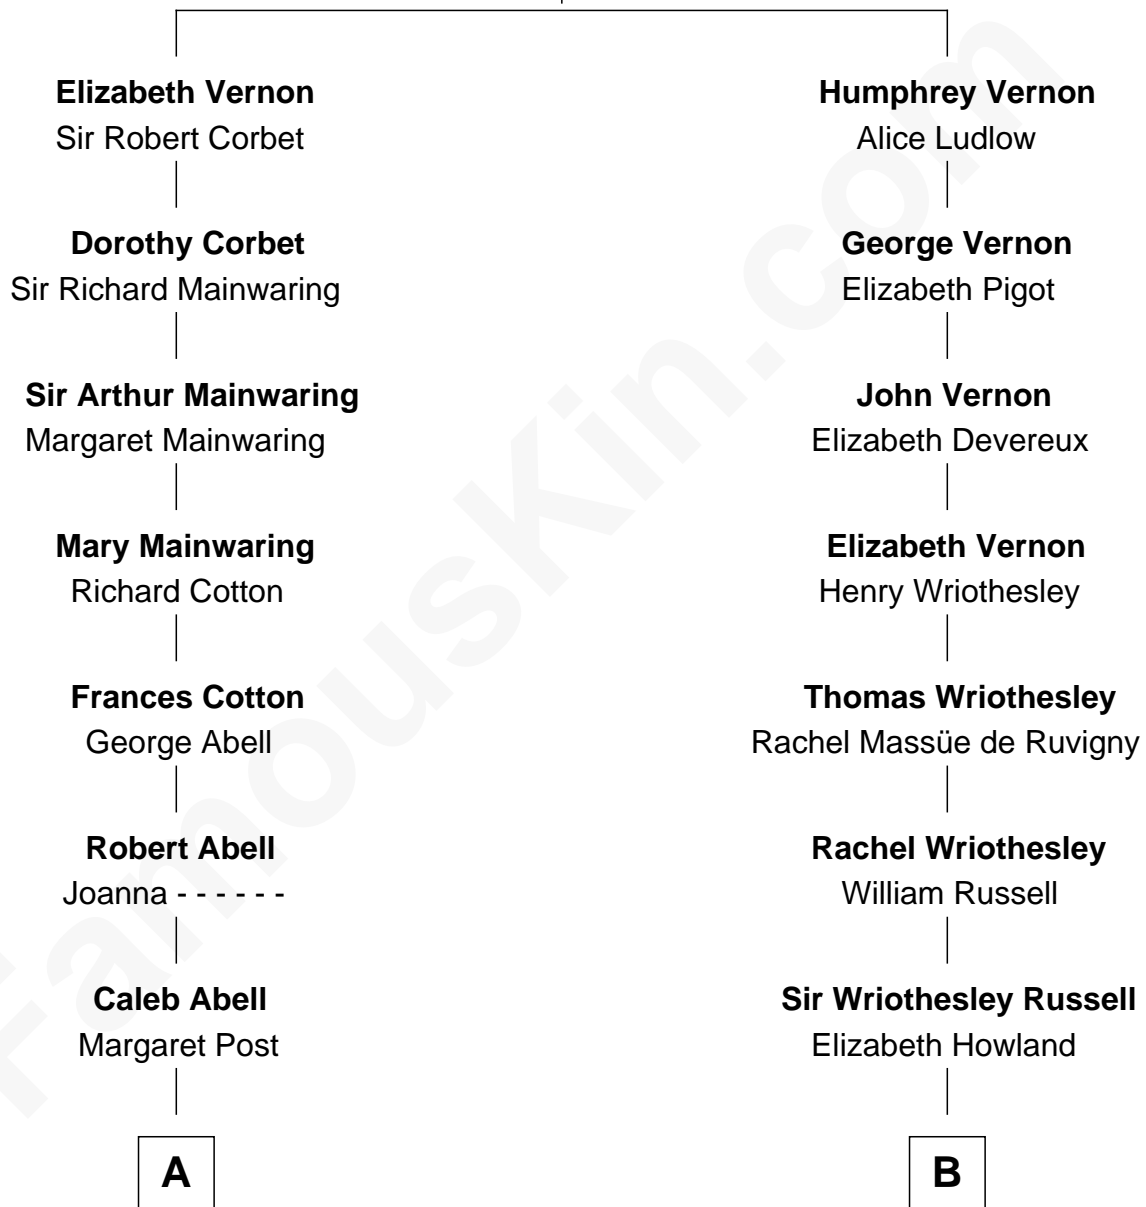

FamousKin.com Relationship Chart of

Ileana Douglas

TV and Movie Actress

15th cousin of

Sarah Ferguson

Duchess of York

Sir Henry Vernon

Ann Talbot

A

Mary Abell

Richard Douglas

William Douglas

Sarah Denison

Richard Douglas

Lucy Way

Erskine Douglas