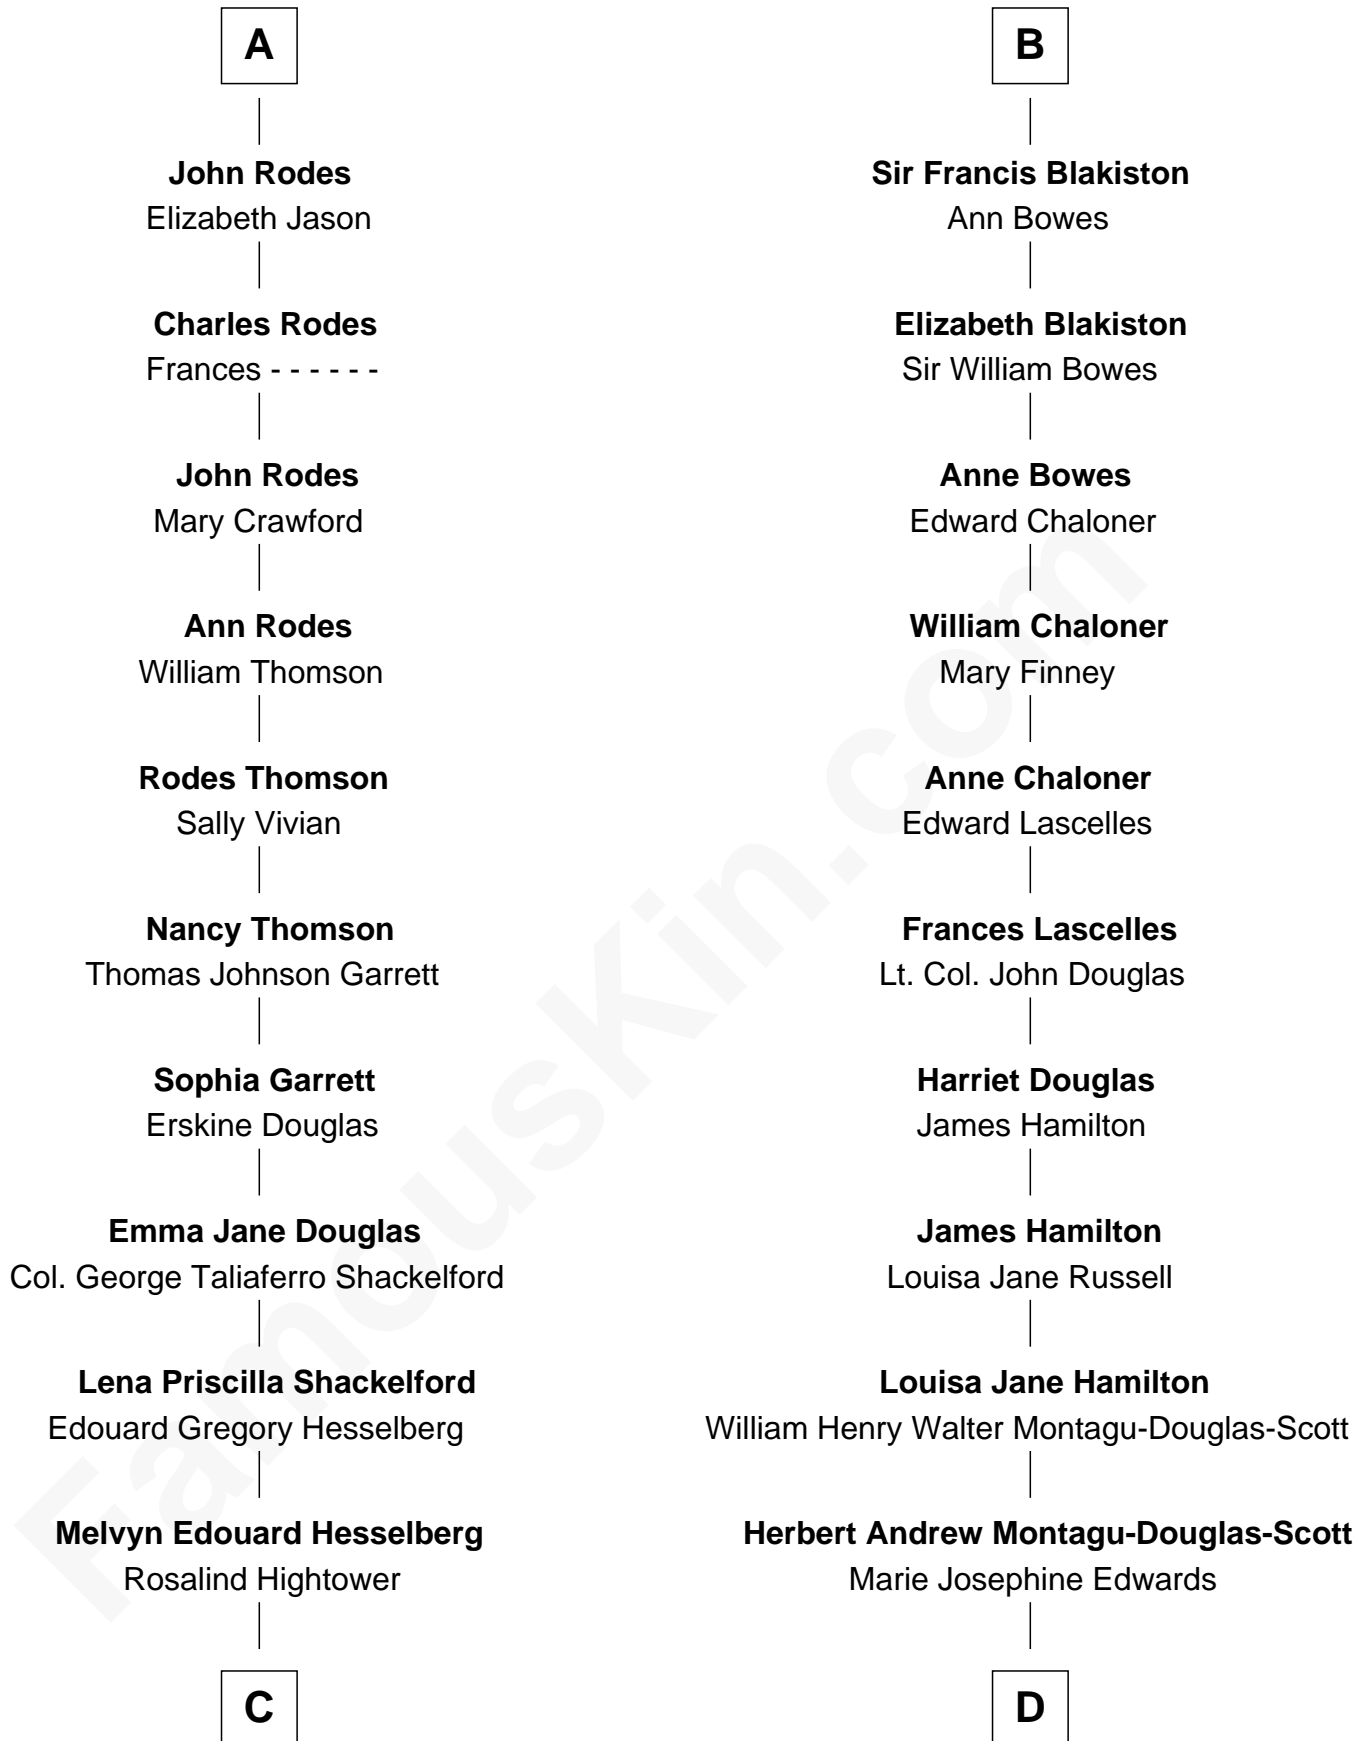

FamousKin.com Relationship Chart of

Ileana Douglas

TV and Movie Actress

18th cousin 1 time removed of

Sarah Ferguson

Duchess of York

Sir John Hastings

Anne Morley

C

Gregory Hesselberg

Joan Georgescu

Illeana Douglas

TV and Movie Actress

D

Marian Louisa Montagu-Douglas-Scott

Andrew Henry Ferguson

Ronald Ivor Ferguson

Susan Mary Wright

Sarah Ferguson

Duchess of York

FamousKin.com