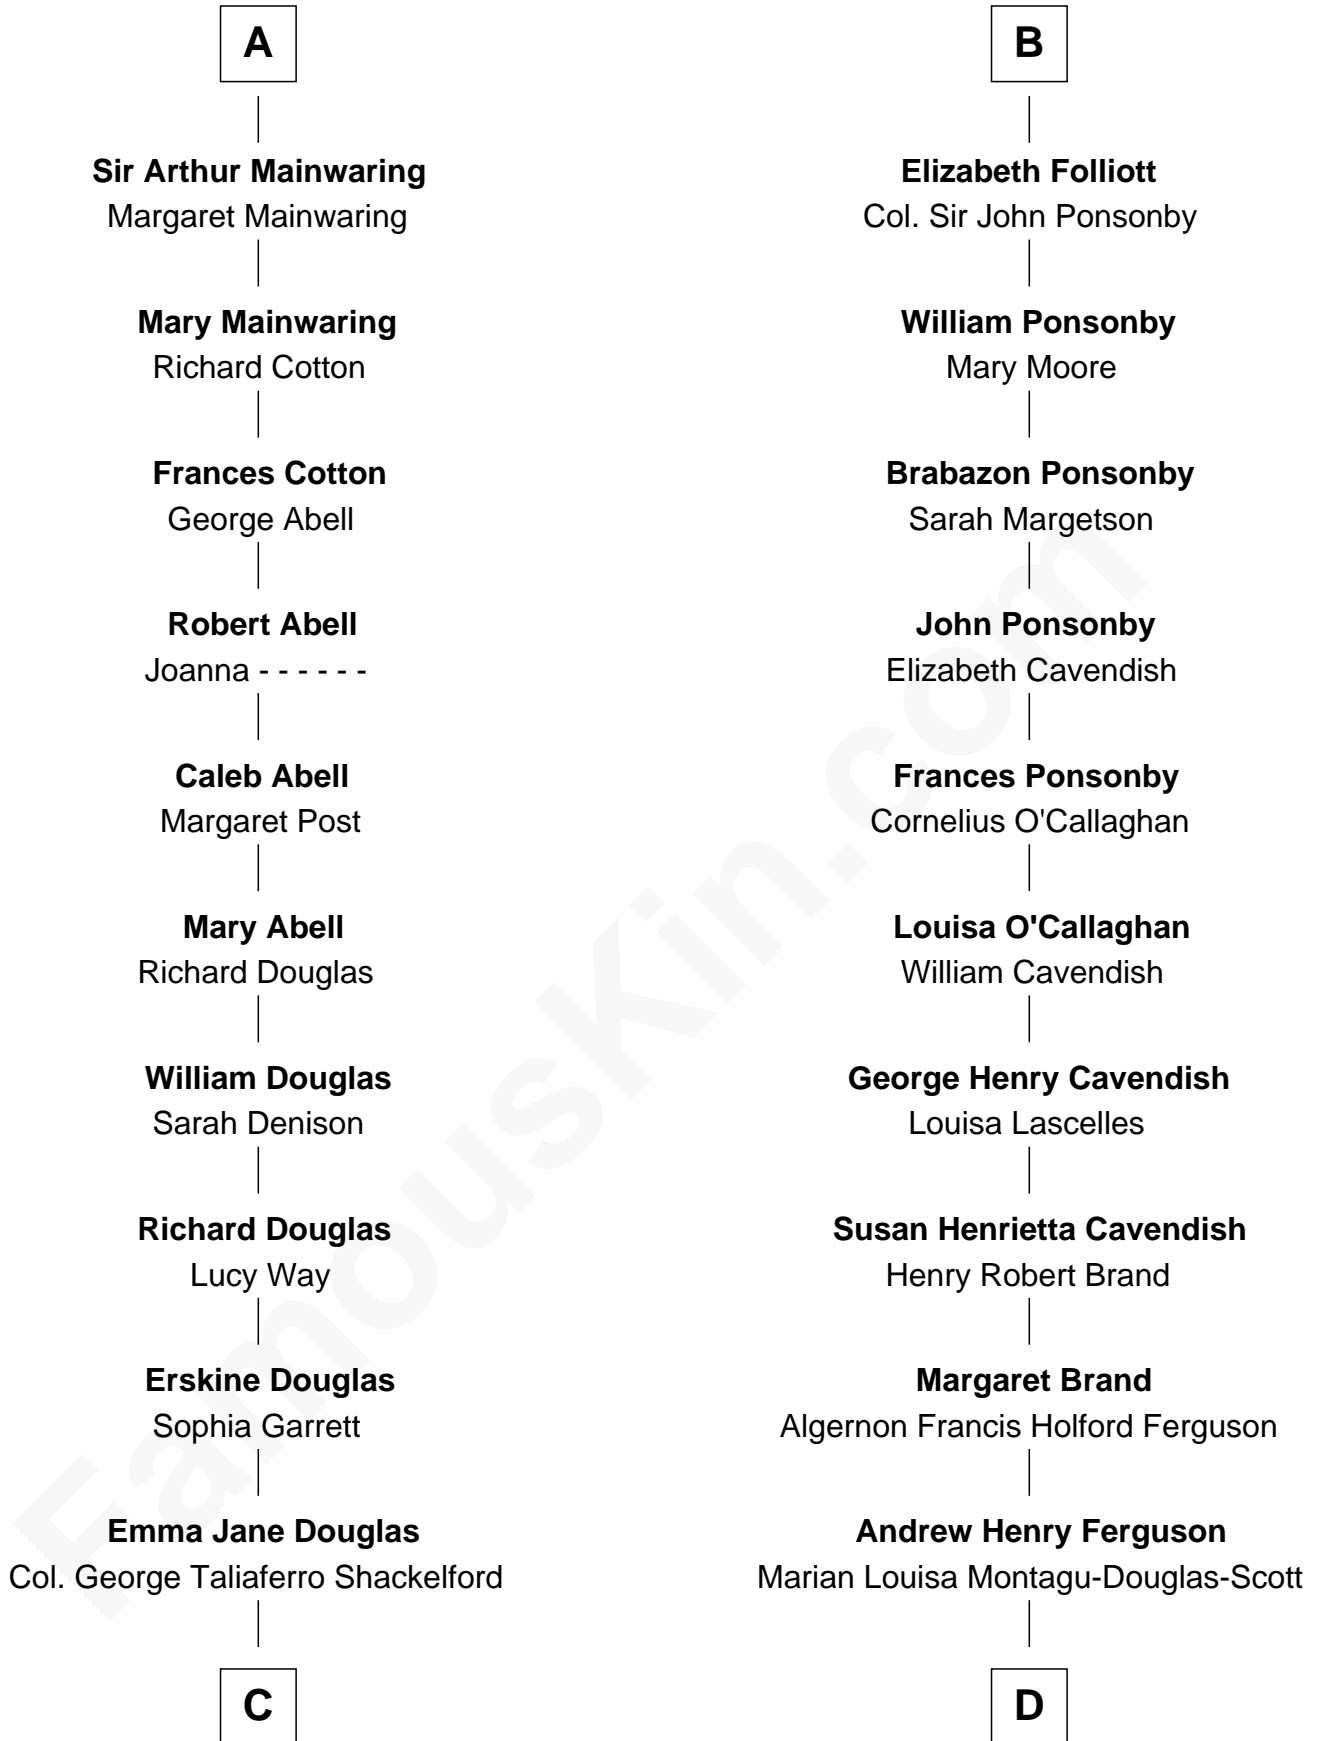

FamousKin.com Relationship Chart of

Illeana Douglas

TV and Movie Actress

18th cousin 2 times removed of

Sarah Ferguson

Duchess of York

John de Mowbray
Elizabeth de Segrave

C

Lena Priscilla Shackelford
Edouard Gregory Hesselberg

Melvyn Edouard Hesselberg
Rosalind Hightower

Gregory Hesselberg
Joan Georgescu

Illeana Douglas
TV and Movie Actress

D

Ronald Ivor Ferguson
Susan Mary Wright