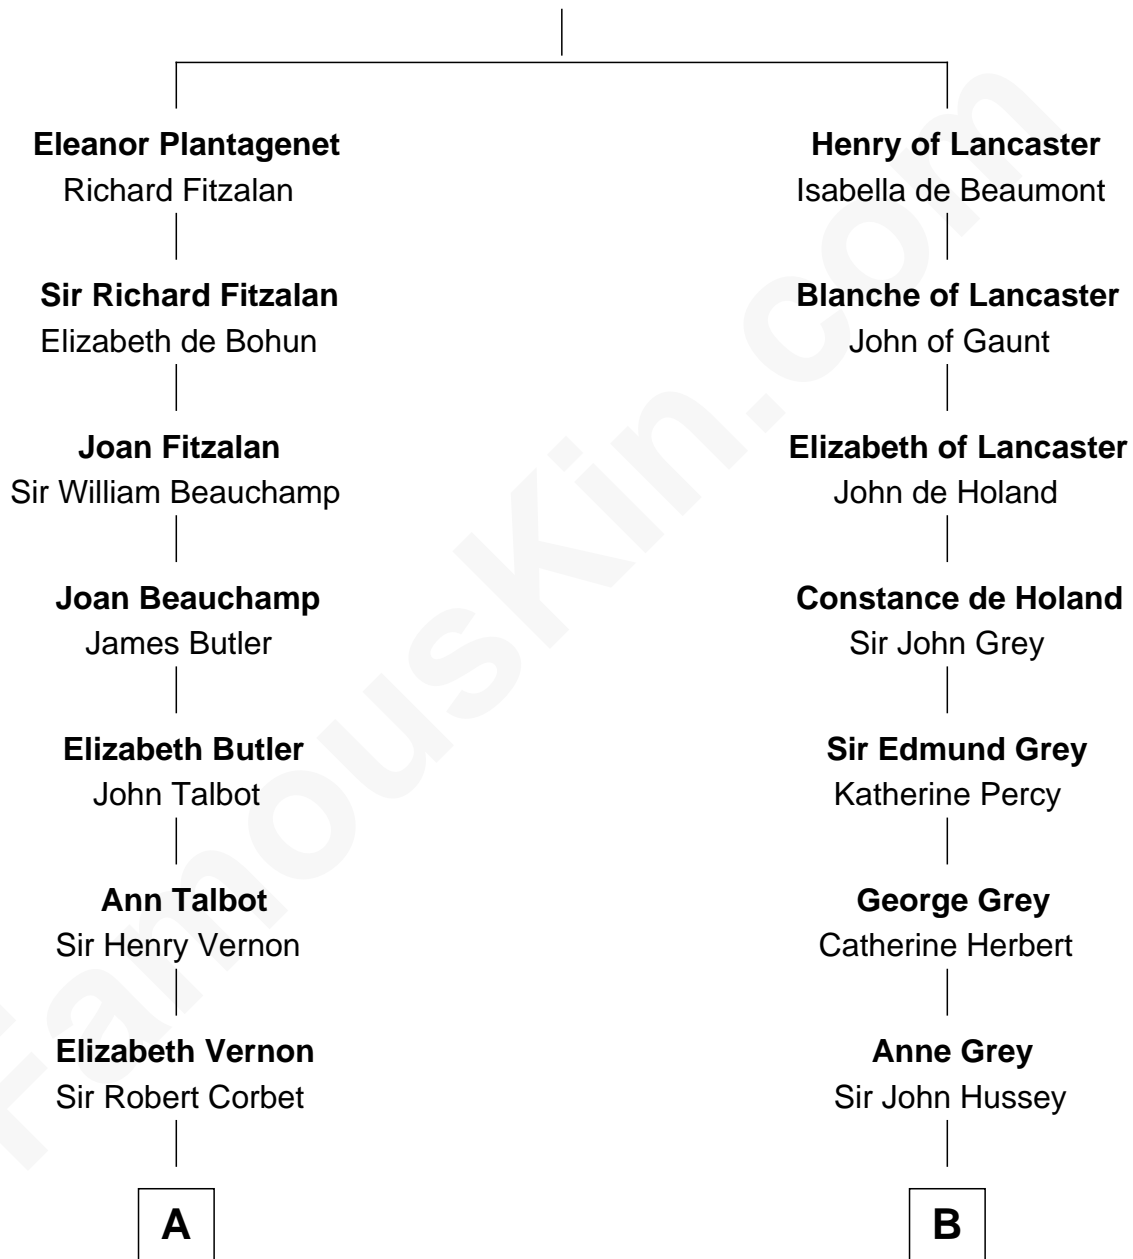

FamousKin.com Relationship Chart of

Illeana Douglas

TV and Movie Actress

13th cousin 8 times removed of

George Clinton

4th U.S. Vice President

Henry Plantagenet

Maud de Chaworth

C

Emma Jane Douglas
Col. George Taliaferro Shackelford

Lena Priscilla Shackelford
Edouard Gregory Hesselberg

Melvyn Edouard Hesselberg
Rosalind Hightower

Gregory Hesselberg
Joan Georgescu

Illeana Douglas
TV and Movie Actress