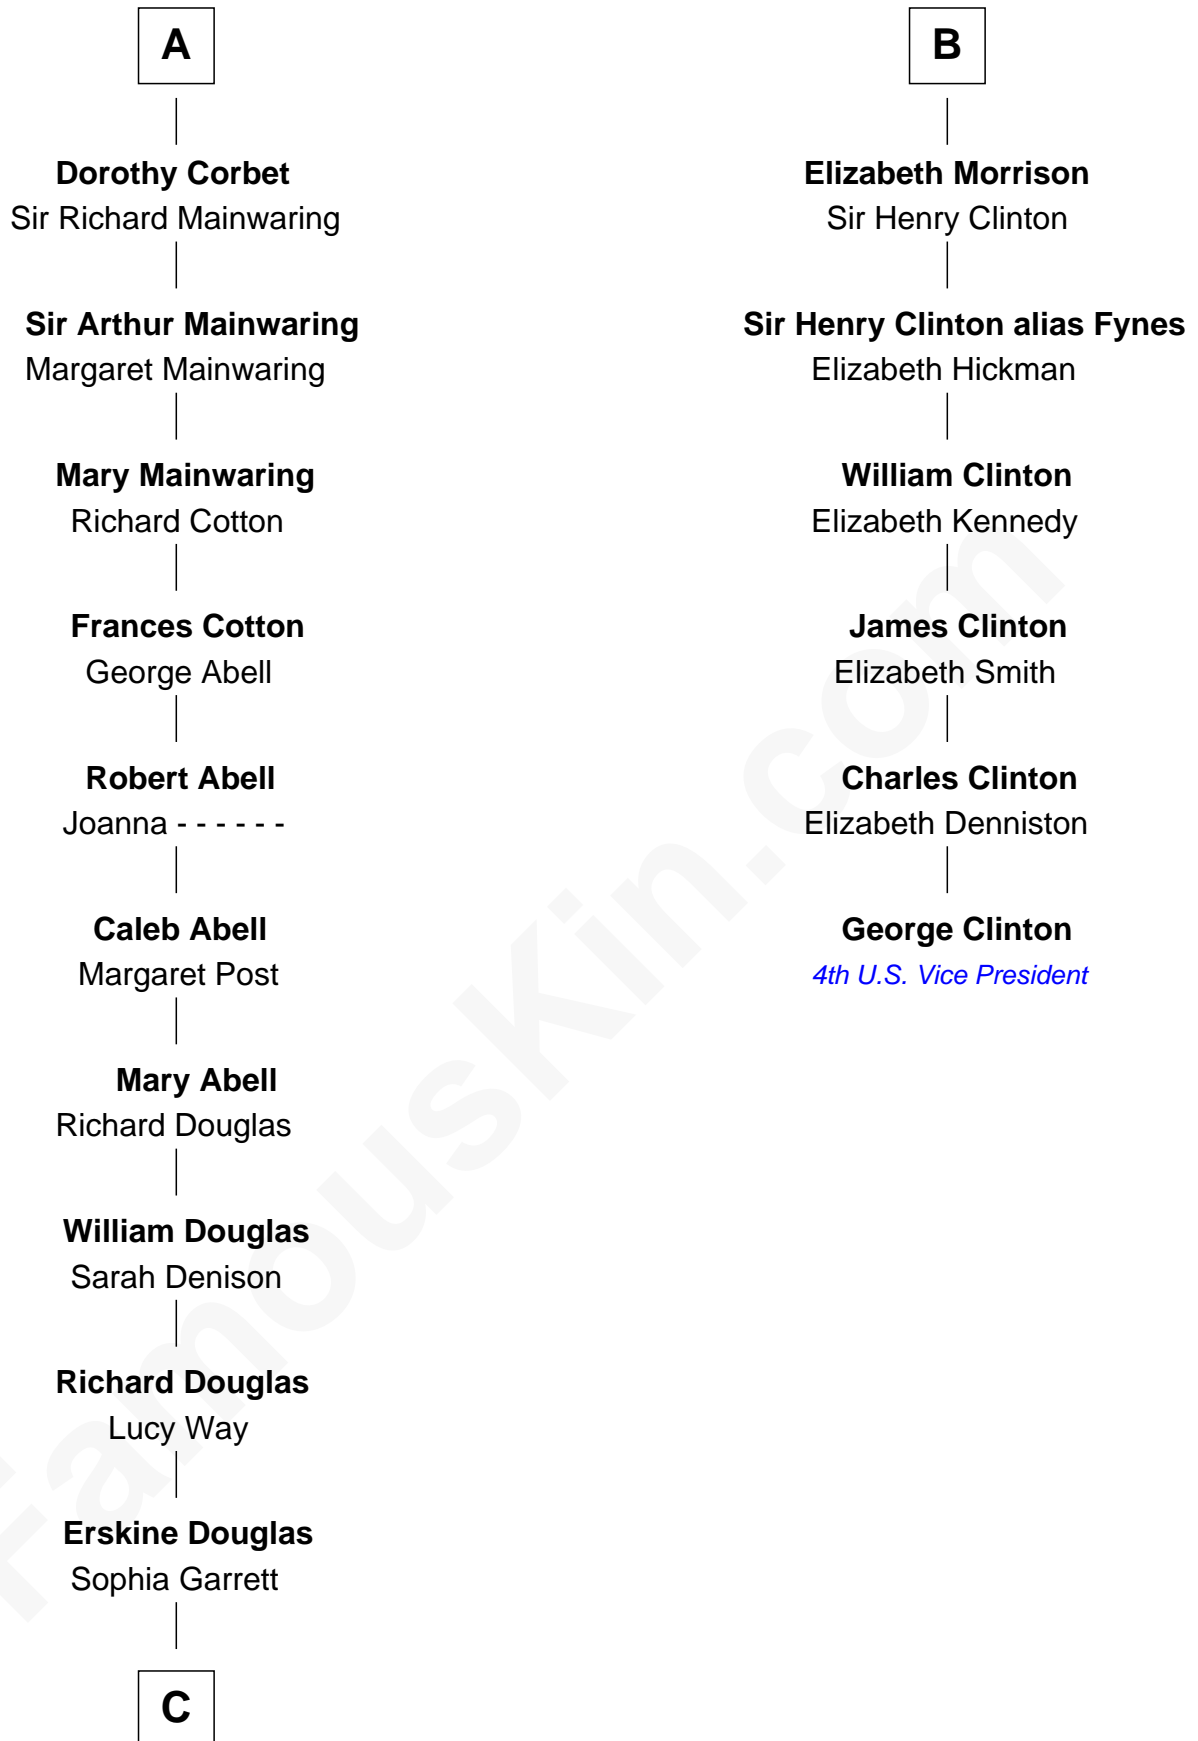

Thomas de Ros

**Margaret de Ros**

Sir Reynold Grey

**Sir John Grey**

Constance de Holand

**Sir Edmund Grey**

Katherine Percy

**George Grey**

Catherine Herbert

**Anne Grey**

Sir John Hussey

**Bridget Hussey**

Sir Richard Morrison

**B**

**C**

**Emma Jane Douglas**  
Col. George Taliaferro Shackelford

**Lena Priscilla Shackelford**  
Edouard Gregory Hesselberg

**Melvyn Edouard Hesselberg**  
Rosalind Hightower

**Gregory Hesselberg**  
Joan Georgescu

**Illeana Douglas**  
*TV and Movie Actress*