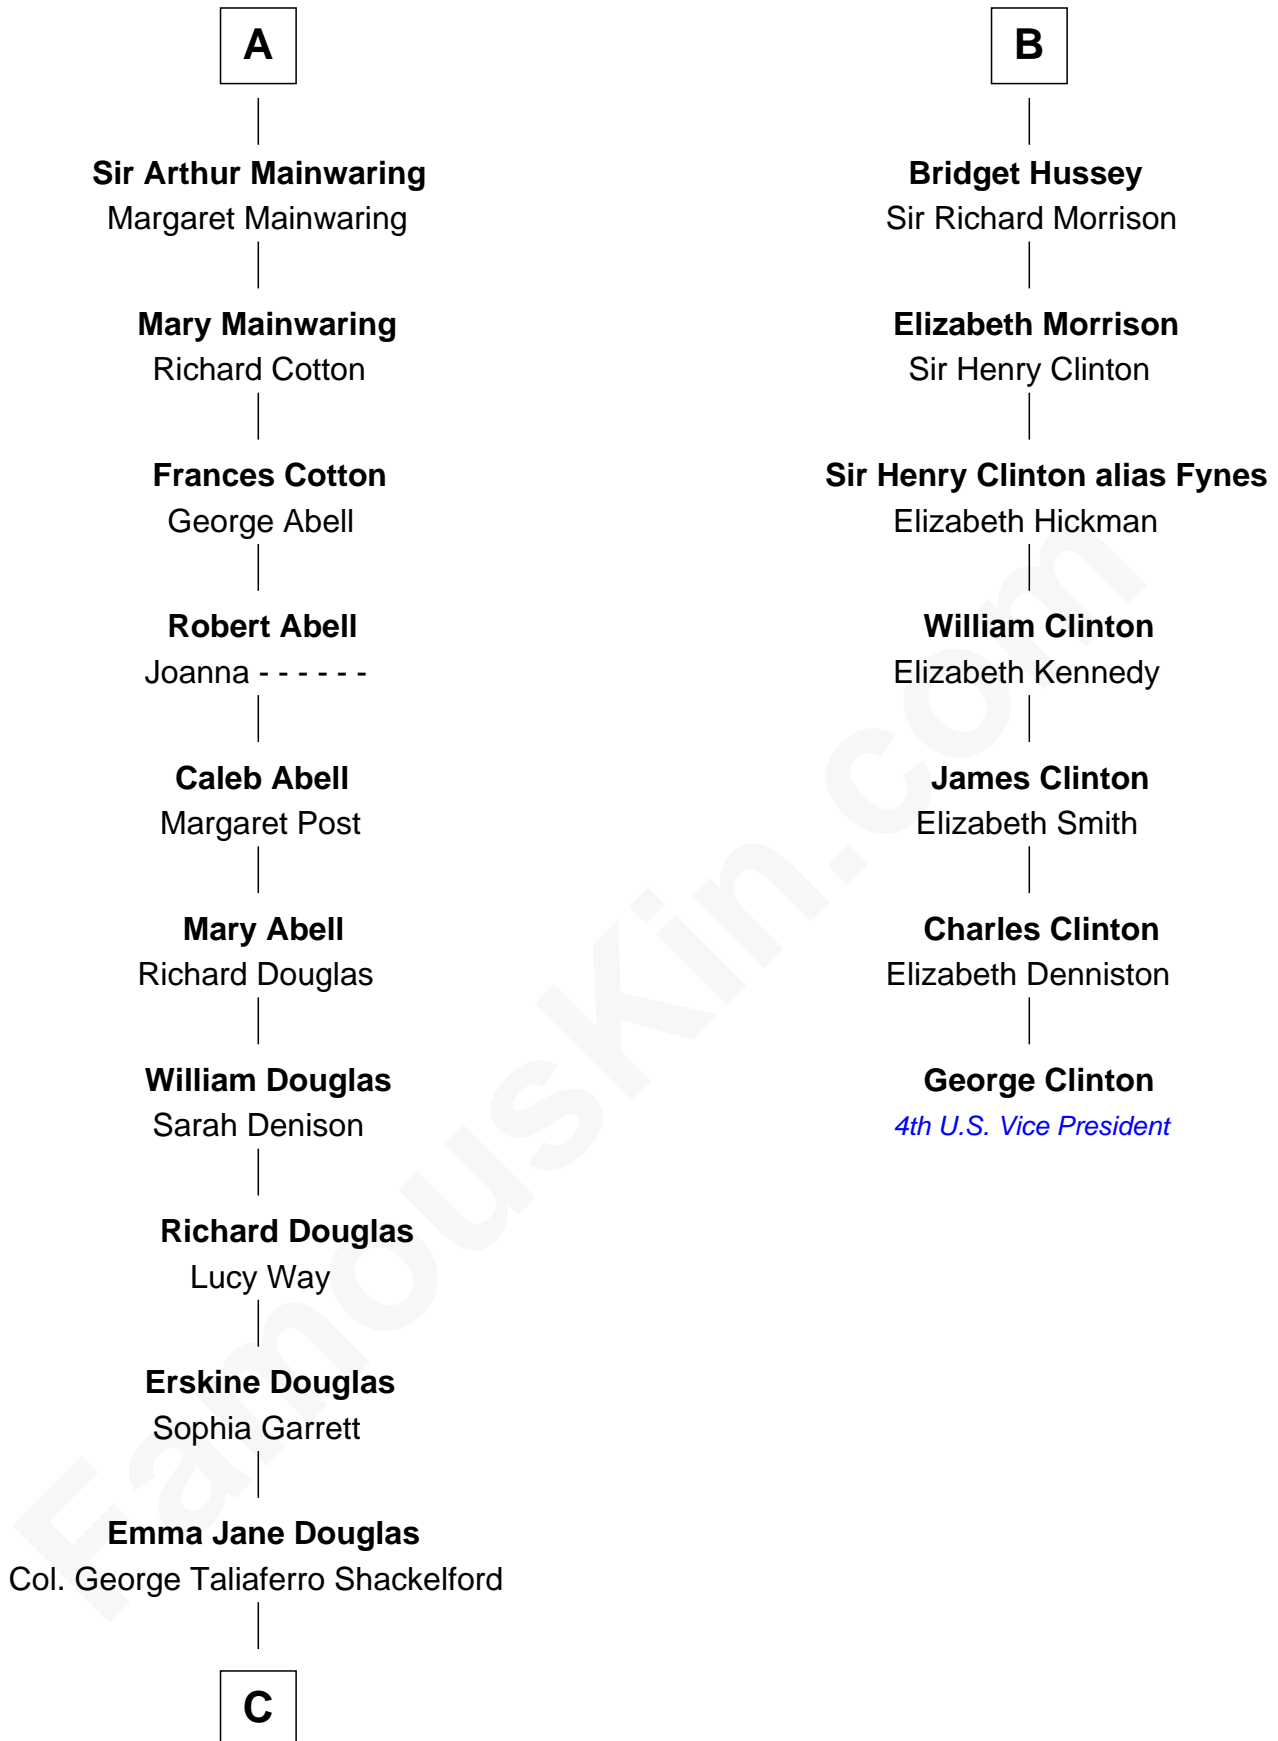

FamousKin.com Relationship Chart of

Illeana Douglas

TV and Movie Actress

13th cousin 7 times removed of

George Clinton

4th U.S. Vice President

C

—
Lena Priscilla Shackelford
Edouard Gregory Hesselberg

—
Melvyn Edouard Hesselberg
Rosalind Hightower

—
Gregory Hesselberg
Joan Georgescu

—
Illeana Douglas
TV and Movie Actress