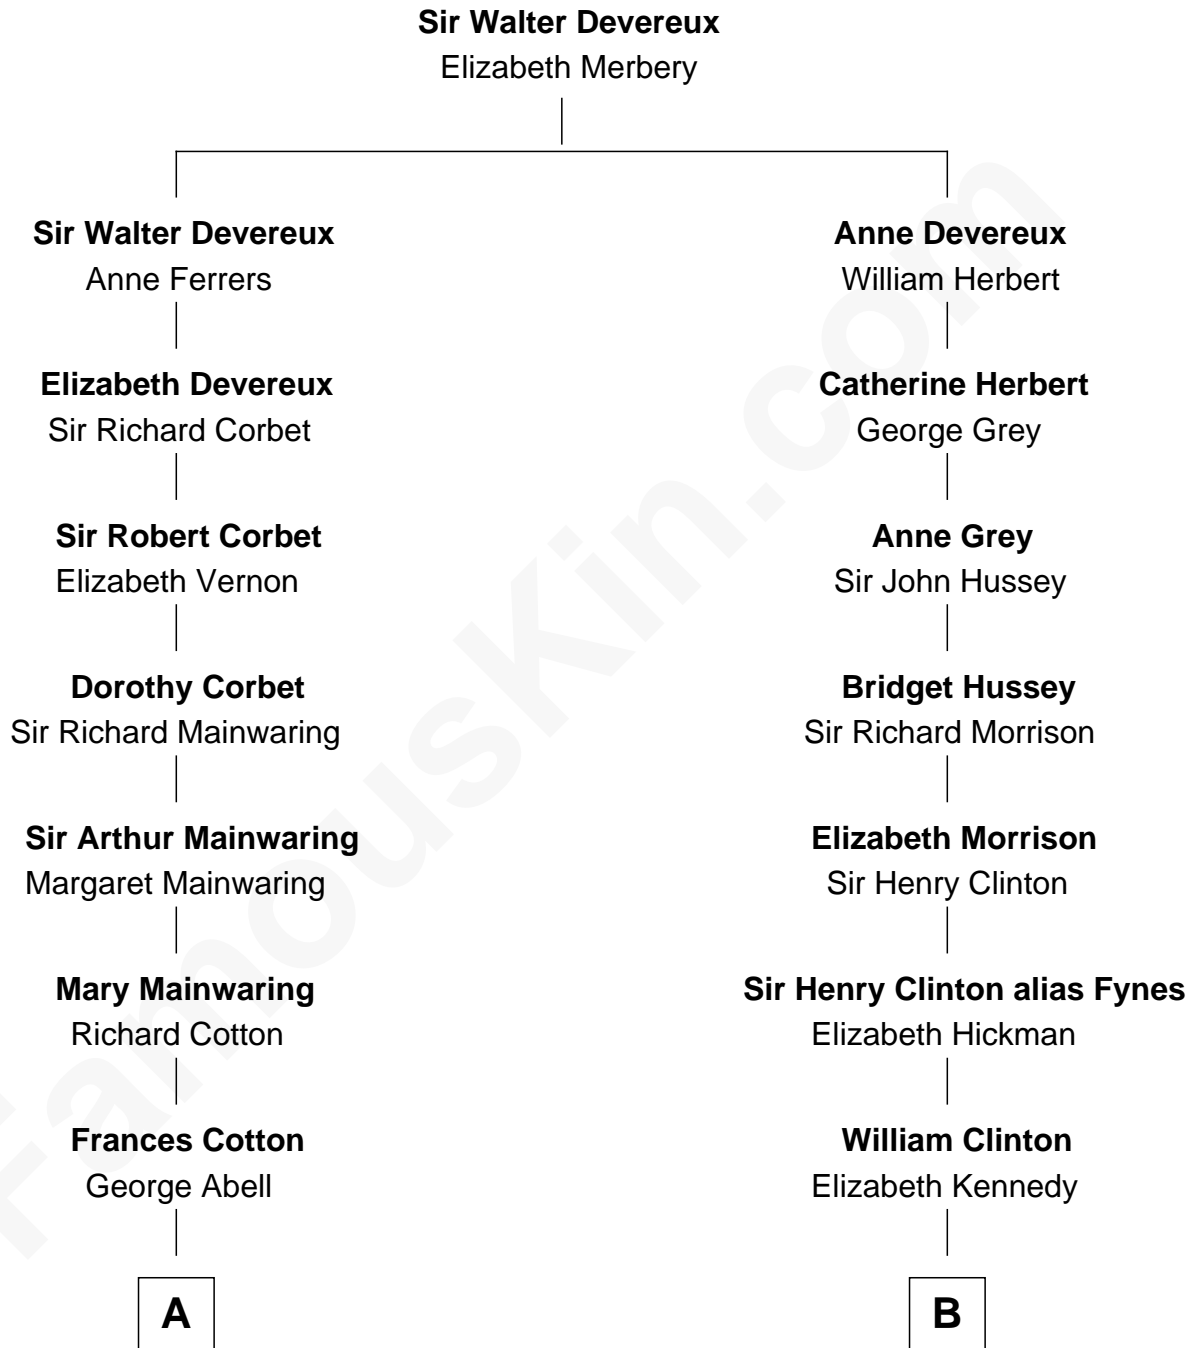

FamousKin.com Relationship Chart of

Illeana Douglas

TV and Movie Actress

9th cousin 8 times removed of

George Clinton

4th U.S. Vice President

A

Robert Abell
Joanna - - - - -

Caleb Abell
Margaret Post

Mary Abell
Richard Douglas

William Douglas
Sarah Denison

Richard Douglas
Lucy Way

Erskine Douglas
Sophia Garrett

Emma Jane Douglas
Col. George Taliaferro Shackelford

Lena Priscilla Shackelford
Edouard Gregory Hesselberg