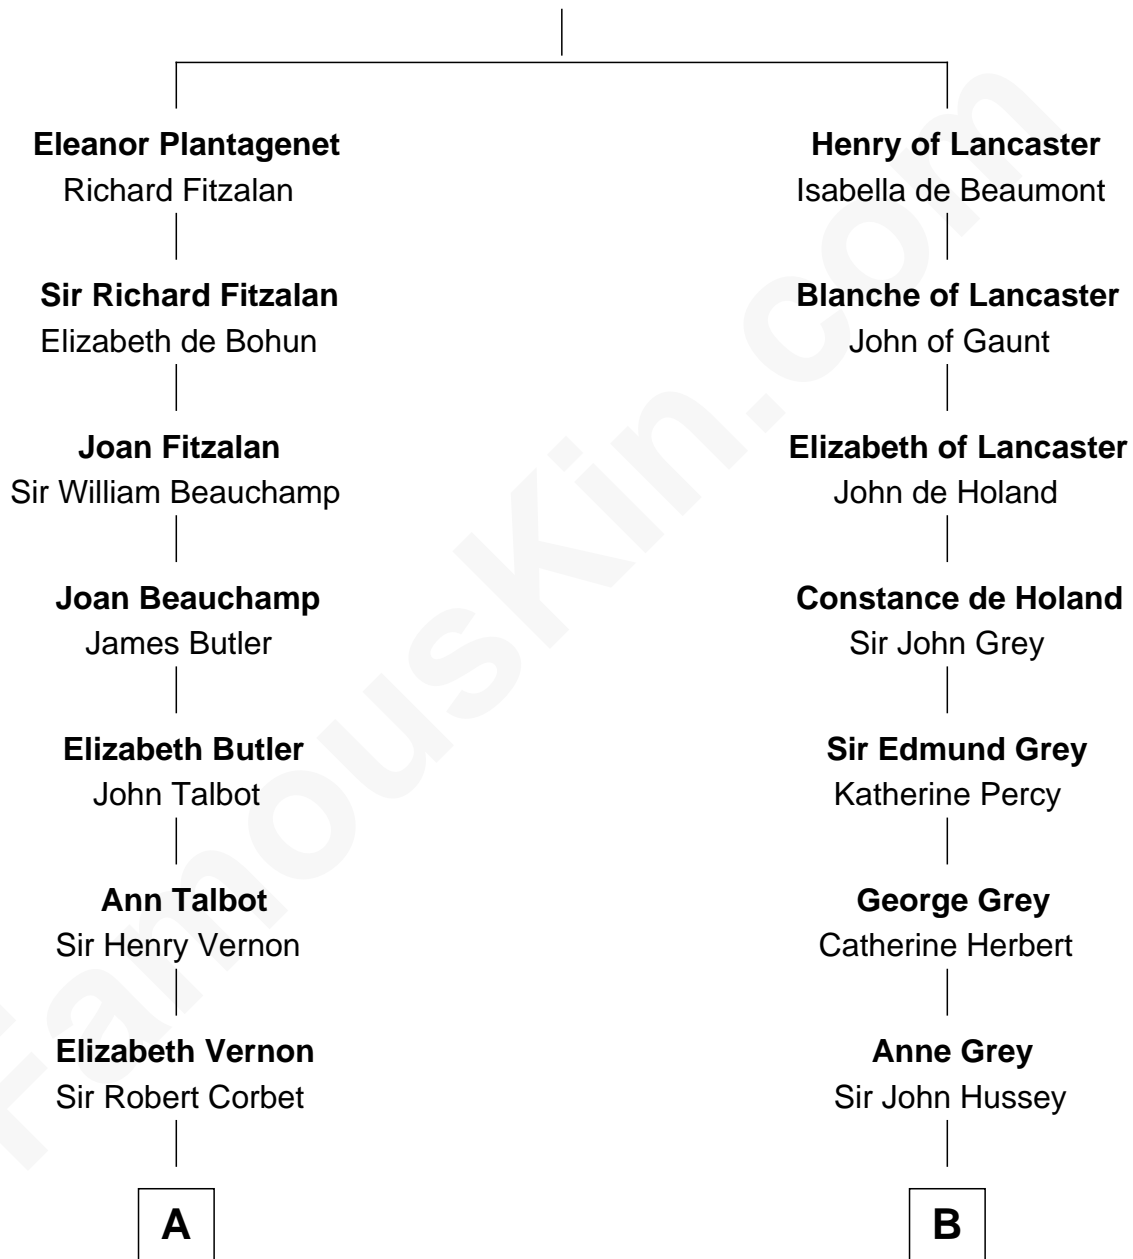

FamousKin.com Relationship Chart of

Illeana Douglas

TV and Movie Actress

14th cousin 7 times removed of

DeWitt Clinton

6th Governor of New York

Henry Plantagenet

Maud de Chaworth

C

Emma Jane Douglas
Col. George Taliaferro Shackelford

Lena Priscilla Shackelford
Edouard Gregory Hesselberg

Melvyn Edouard Hesselberg
Rosalind Hightower

Gregory Hesselberg
Joan Georgescu

Illeana Douglas
TV and Movie Actress